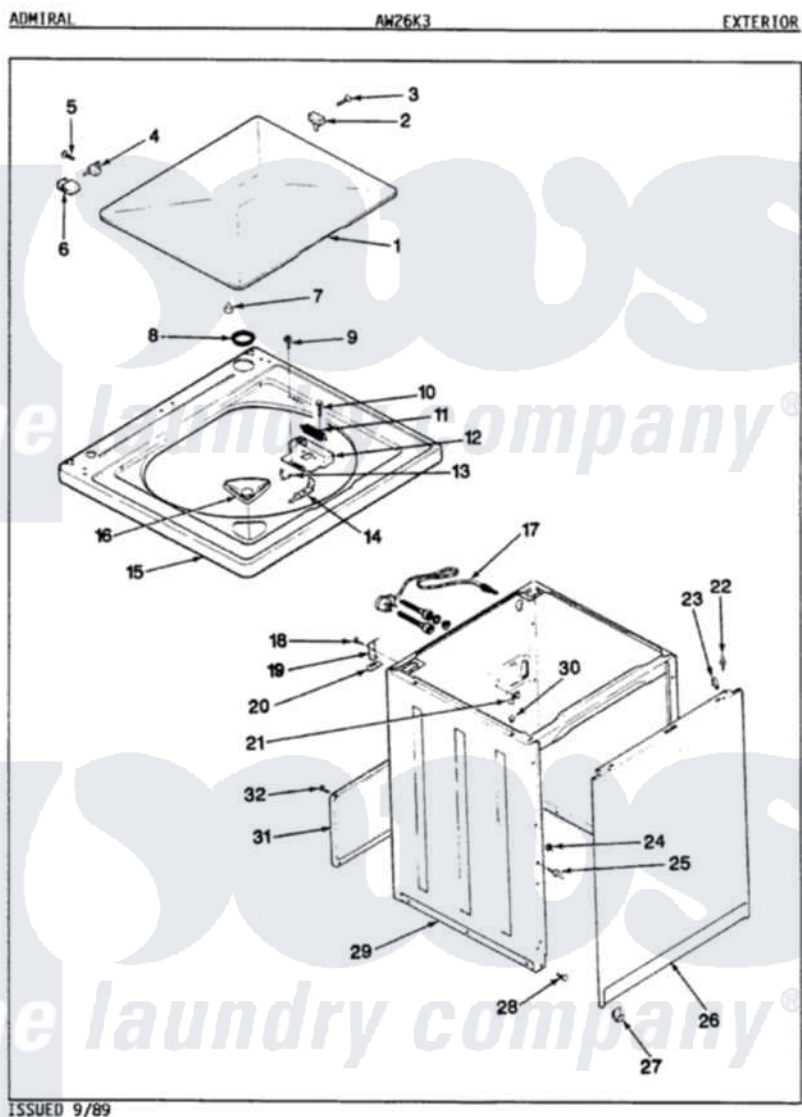

Admiral AW26K3W 05 - EXTERIOR (REV. A-D)

Admiral Residential Admiral AW26K3W Washer Parts Parts Diagram 05 - EXTERIOR (REV. A-D)
 Click on the part number to view part

Item	Original Part Number	Replaced By	Status	Part Description
1	35-2341	35-2026		Lid
2	25-7436			Nylite Washer
"	43-0057			Actuator, Door Switch
3	25-7438			Screw
4	25-7086	Y0308025		Washer, Stainless Steel
"	35-2045			Pin, Hinge
5	25-7893			Screw
6	35-2044			Hinge, Lid
7	35-0581			Bumper, Door
8	35-2063			Bushing, Insulator
9	25-7463	7101P012-60		Screw
10	25-7437	40040701		Screw, Tapping No.6b-20
11	33-9064	12001187		Kit, Lid Switch Assembly
"	33-8911	12001187		Kit, Lid Switch Assembly
12	33-8289	12001187		Kit, Lid Switch Assembly
13	25-7878			Clip

14	33-9063	12001187	Kit, Lid Switch Assembly
15	35-2739		Top, Cabinet
"	35-2027	35-2739	Top, Cabinet
16	33-9906	21001167	Dispenser, Bleach
18	25-7893		Screw
19	33-7450	35-2846	Hinge, Cabinet Top
20	33-0930		Pad, Top Hinge
21	33-6099		Clamp
22	53-0643		Pin, Locator
23	34-9701		Guide, Cabinet
24	25-0224	3400029	Nut, Adapter Plate
25	53-0643		Pin, Locator
26	35-2084		Panel, Front
27	53-0120		Clip, Front Panel
28	33-2653		Bumper, Cabinet
29	35-2106	21001871	Cabinet
30	33-2653		Bumper, Cabinet
31	35-2108	21001871	Cabinet
32	25-7733	681414	Screw, 10AB X 1/2