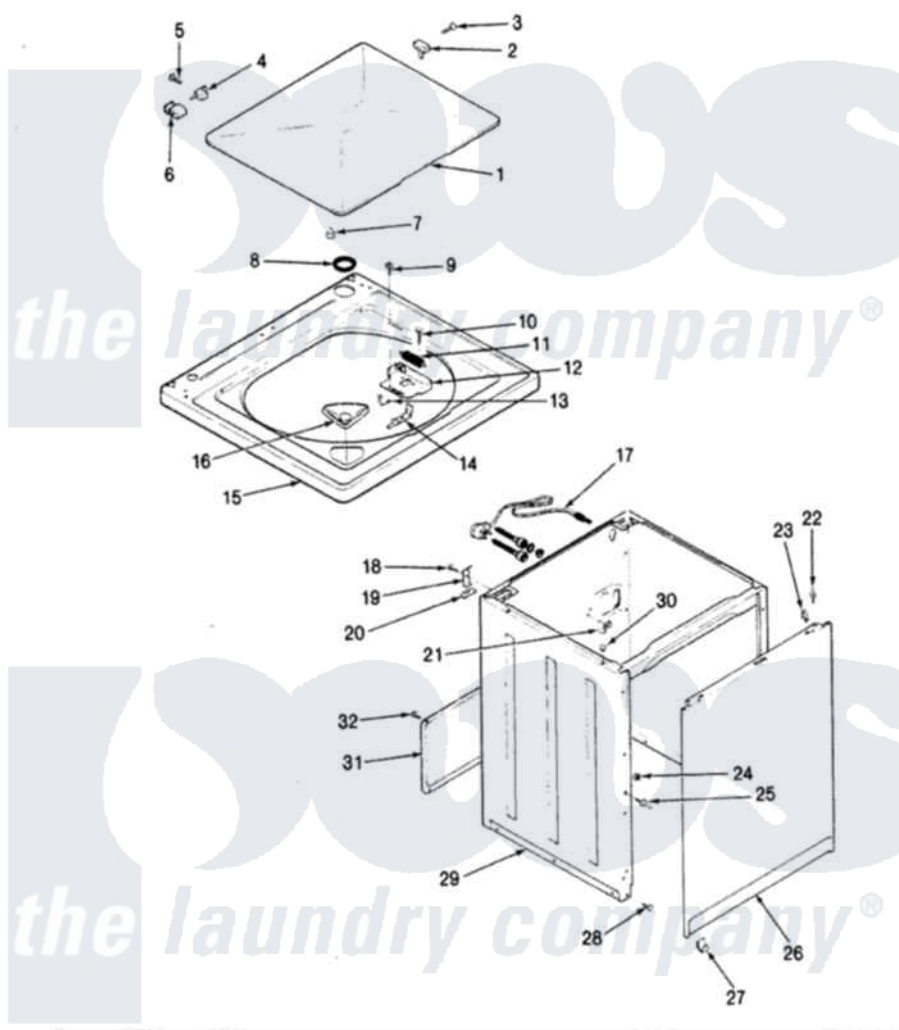

Admiral AW26K3W 06 - EXTERIOR (REV. E-H)

SECTION: EXTERIOR
MODEL: AW26K3

Issue Date: 11/90

Admiral [Residential Admiral AW26K3W Washer Parts](#) Parts Diagram 06 - EXTERIOR (REV. E-H)
Click on the part number to view part

Item	Original Part Number	Replaced By	Status	Part Description
1	35-2341	35-2026		Lid
2	25-7436			Nylite Washer
"	43-0057			Actuator, Door Switch
3	25-7438			Screw
4	25-7086	Y0308025		Washer, Stainless Steel
"	35-2045			Pin, Hinge
5	25-7893			Screw
6	35-2044			Hinge, Lid
7	35-0581			Bumper, Door
8	35-2063			Bushing, Insulator
9	25-7463	7101P012-60		Screw
10	25-7437	40040701		Screw, Tapping No.6b-20
11	33-8911	12001187		Kit, Lid Switch Assembly
"	33-9064	12001187		Kit, Lid Switch Assembly
12	33-8289	12001187		Kit, Lid Switch Assembly
13	25-7878			Clip

14	33-9063	12001187	Kit, Lid Switch Assembly
15	35-2027	35-2739	Top, Cabinet
16	33-9906	21001167	Dispenser, Bleach
18	25-7893		Screw
19	33-7450	35-2846	Hinge, Cabinet Top
20	33-0930		Pad, Top Hinge
21	33-6099		Clamp
22	53-0643		Pin, Locator
23	34-9701		Guide, Cabinet
24	25-0224	3400029	Nut, Adapter Plate
25	53-0643		Pin, Locator
26	35-2084		Panel, Front
27	53-0120		Clip, Front Panel
28	33-2653		Bumper, Cabinet
29	35-2106	21001871	Cabinet
30	33-2653		Bumper, Cabinet
31	35-2108	21001871	Cabinet
32	25-7733	681414	Screw, 10AB X 1/2