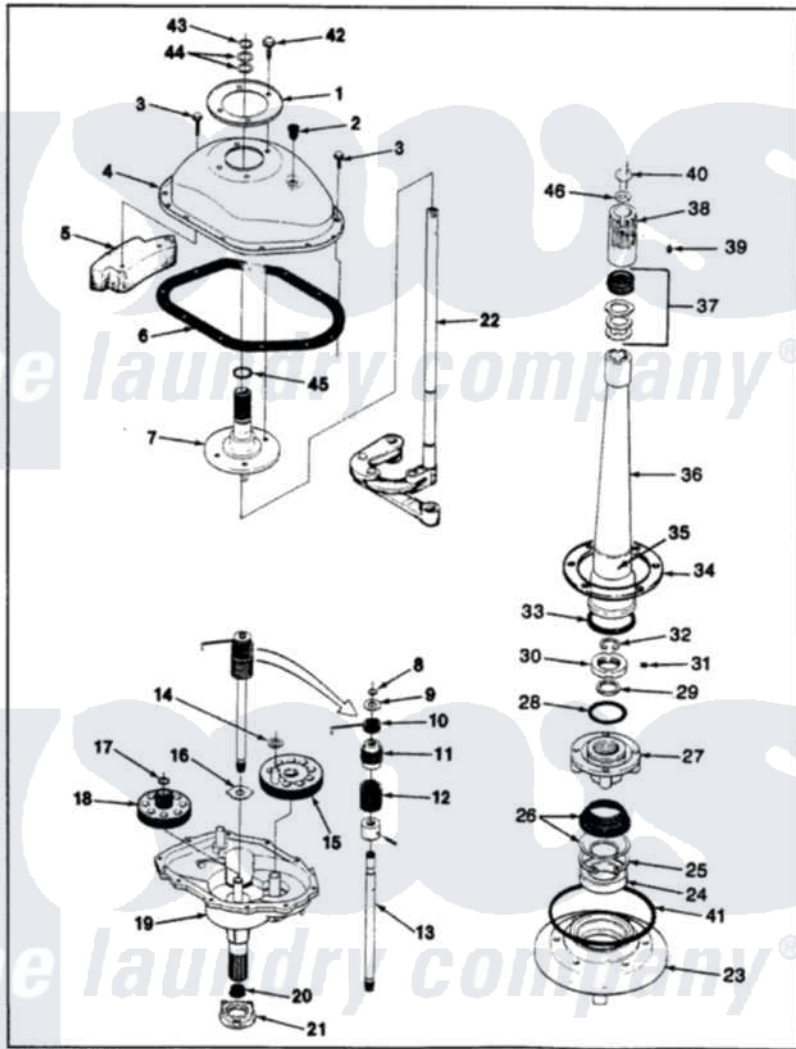

Admiral AW26K3W 07 - TRANSMISSION (REV. A-D)

ADMIRAL AM26K3 TRANSMISSION & RELATED PARTS

ISSUED 11/89

Admiral Residential Admiral AW26K3W Washer Parts Parts Diagram 07 - TRANSMISSION (REV. A-D)
 Click on the part number to view part

Item	Original Part Number	Replaced By	Status	Part Description
1	LA-2001		Not Available	TRANSMISSION REPLACEMENT KIT
"	33-9893	33-7187		Covr Reinforcmt
2	33-9373		Not Available	OIL FILL PLUG
3	25-7916			Bolt
4	33-4286N			Transmission Cover Kit
5	35-2130		Not Available	COUNTER WEIGHT
6	35-1030		Not Available	GASKET, TRANSMISSION HOUSING
7	33-8763	33-4286N		Transmission Cover Kit
8	25-7847			Ring, Retaining
9	25-7416		Not Available	WASHER, FLAT
10	33-6114	33-6463		Spring
11	35-2001			Pinion, Drive
12	33-3195		Not Available	SPRING
13	35-2116		Not Available	DRIVE SHAFT & HUB ASSY
"	LA-2005			Clutch Assembly Kit

14	25-7091		Thrust Washer
15	35-2043		Crank Gear
16	35-2070		Washer, Steel W/Tabs
"	35-2462	35-3825	Washer, Nylon
"	25-7274		Not Available
17	25-7853	25-7933	Ring, Retaining
18	35-2013	35-0547	Cluster Gear
19	35-2012		Not Available
			TRANSMISSION HOUSING ASSY
20	35-2010	207843	Lip Seal Repair Kit
21	35-2111	12001562	Bearing Assembly
22	35-0628	35-3573	Linkage As
23	35-2059	35-2450	Housing Assembly, Bearing And Seal
24	35-2205		Bearing, Spin
25	25-7849		Retaining Ring
26	33-7224N		Tub Seal Assembly
27	33-9987		Not Available
			BASKET HUB ASM
28	35-2061		Gasket, Tub To Housing
29	25-7722	33-4293N	Gasket Kit
30	33-9507	33-9504	Locknut
31	25-7120		Set Screw
32	25-7848		Retaining Ring
33	33-8718		Gasket
34	35-0930		Gasket
35	33-6790		Bearing, Agitator
36	33-4283N		Not Available
			CENTERPOST KIT
37	33-7806N		Seal Assembly
38	33-9729		Not Available
			DRIVE BLOCK ASM
39	25-7378		Set Screw
40	33-6817		Stud
41	35-2060		Seal, Tub To Housing
42	25-7359		Screw
43	25-7848		Retaining Ring
44	25-7057		Washer, Flat
45	25-7722	33-4293N	Gasket Kit
46	25-7316		Flat Washer