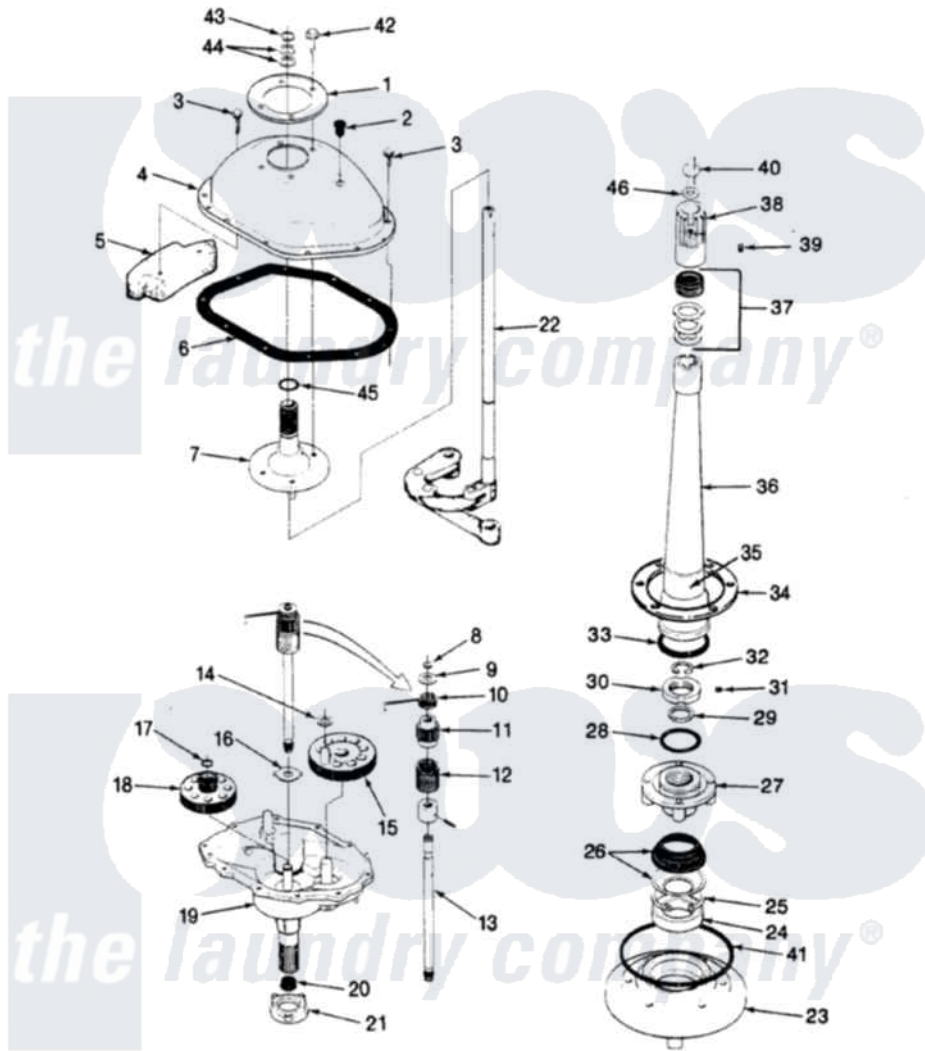

Admiral AW26K3W 08 - TRANSMISSION (REV. E-H)

SECTION: TRANSMISSION & RELATED PARTS
 MODEL: AW26K3

Issue Date: 11/90

Admiral Residential Admiral AW26K3W Washer Parts Parts Diagram 08 - TRANSMISSION (REV. E-H)
 Click on the part number to view part

Item	Original Part Number	Replaced By	Status	Part Description
1	LA-2001		Not Available	TRANSMISSION REPLACEMENT KIT
"	33-9893	33-7187		Covr Reinforcmt
2	35-2621			Plug, Oil Fill
"	33-9373		Not Available	OIL FILL PLUG
3	25-7916			Bolt
4	33-4286N			Transmission Cover Kit
"	35-2620		Not Available	COVER, TRANSMISSION
5	35-2130		Not Available	COUNTER WEIGHT
"	35-2642			Counterweight
6	35-1030		Not Available	GASKET, TRANSMISSION HOUSING
7	35-2654			Drive Tube Assembly
"	33-8763	33-4286N		Transmission Cover Kit
8	25-7847			Ring, Retaining
9	25-7416		Not Available	WASHER, FLAT
10	33-6114	33-6463		Spring