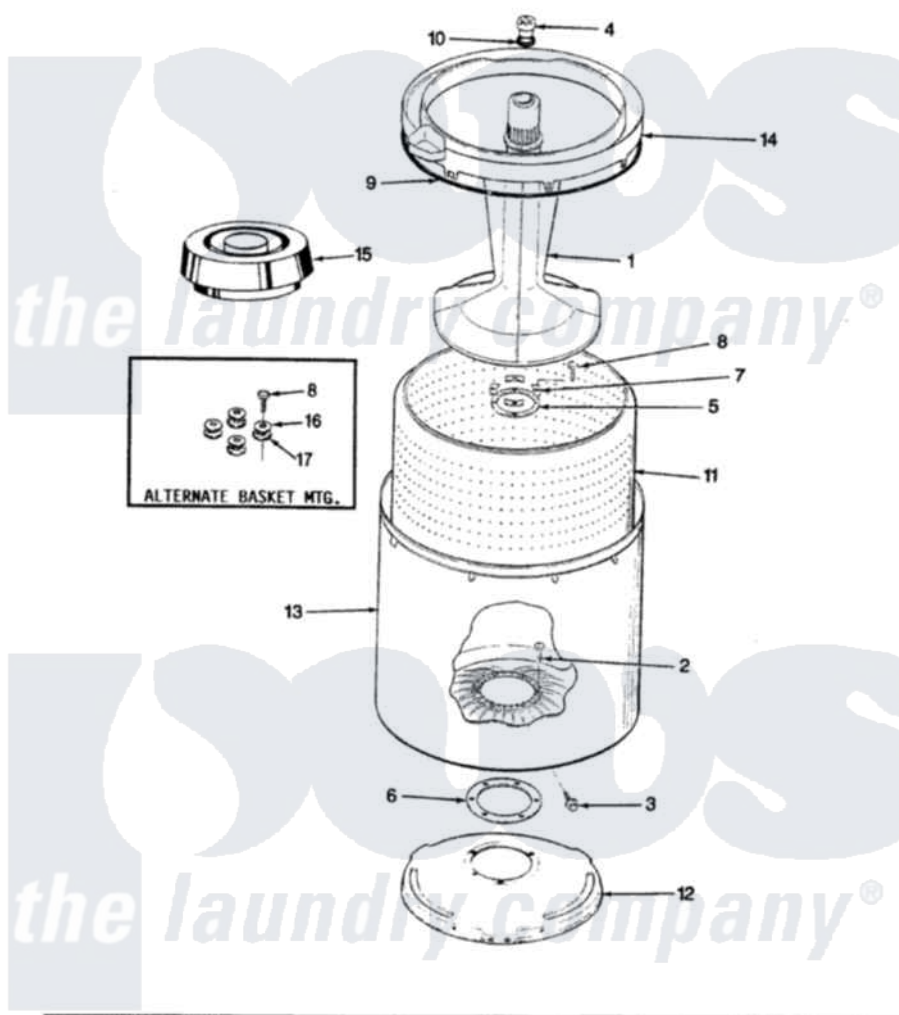

Admiral AW26K3W 09 - TUB (REV. A-D)

SECTION: TUB
MODEL: AW26K3

Issue Date: 6/90

Admiral [Residential Admiral AW26K3W Washer Parts](#) Parts Diagram 09 - TUB (REV. A-D)
Click on the part number to view part

Item	Original Part Number	Replaced By	Status	Part Description
1	35-2456	33-4352		Agitator
"	35-2371	33-4352		Agitator
2	35-2062	21001063		Screw, Shoulder
3	25-7914	22002933		Screw
4	33-6241			Cap
5	33-8959			Gasket
6	35-2061			Gasket, Tub To Housing
7	35-8799		Not Available	REINFORCEMENT PLATE
8	25-7783	4356852		Screw
9	35-2328			Seal, Tub Top
10	25-7330			Rubber Washer
11	35-2508		Not Available	BASKET WHITE
"	35-2381		Not Available	BASKET ASSY-WHITE
12	35-2529		Not Available	TUB SUPPORT
"	35-2023			Tub Support
13	35-2038			Tub

14	35-2262	Not Available	SHIELD, TUB TOP
"	35-2034	Not Available	TOP, TUB
15	33-9827	35-2550	Dispenser, Rinse
"	35-2550		Dispenser, Rinse
16	25-7921	Not Available	STEEL WASHER
17	25-7922		Cork Washer