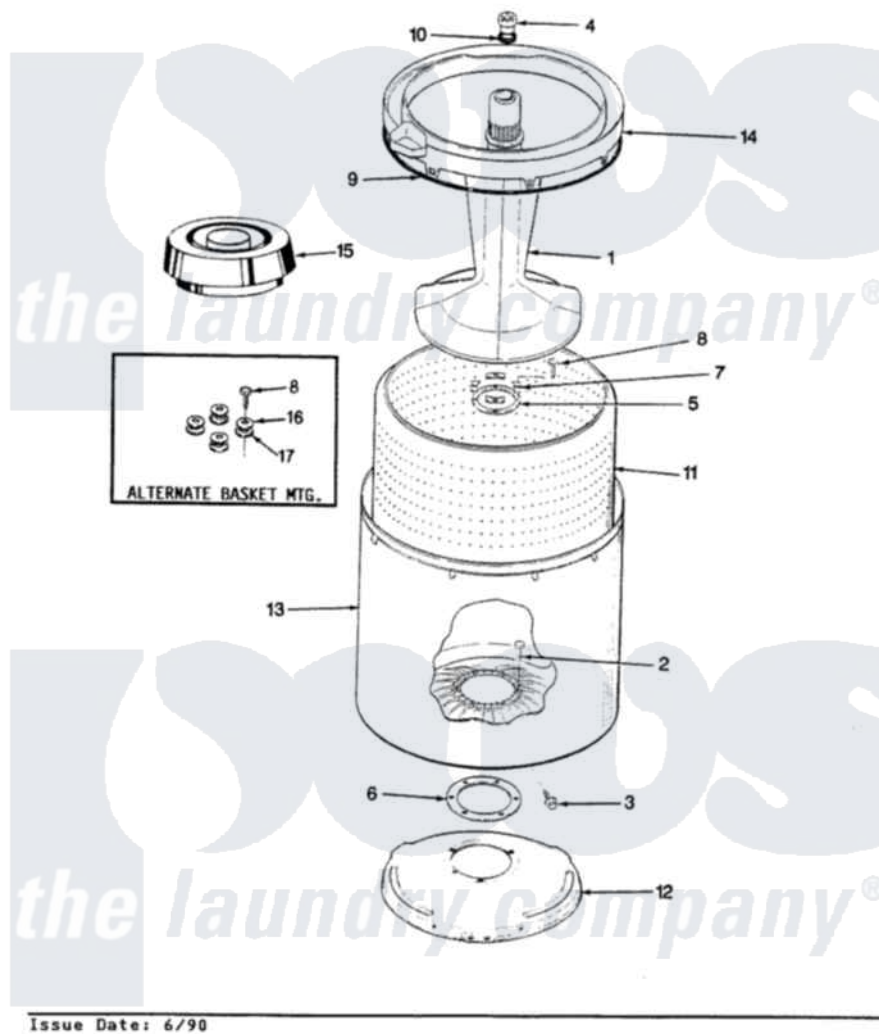

Admiral AW26K3W 10 - TUB (REV. E-H)

SECTION: TUB
MODEL: AW26K3

Issue Date: 6/90

Admiral [Residential Admiral AW26K3W Washer Parts](#) Parts Diagram 10 - TUB (REV. E-H)
Click on the part number to view part

Item	Original Part Number	Replaced By	Status	Part Description
1	35-2456	33-4352		Agitator
"	35-2371	33-4352		Agitator
2	35-2062	21001063		Screw, Shoulder
3	25-7914	22002933		Screw
4	33-6241			Cap
5	33-8959			Gasket
6	35-2061			Gasket, Tub To Housing
7	35-8799		Not Available	REINFORCEMENT PLATE
8	25-7783	4356852		Screw
9	35-2328			Seal, Tub Top
10	25-7330			Rubber Washer
11	35-2508		Not Available	BASKET WHITE
"	35-2381		Not Available	BASKET ASSY-WHITE
12	35-2529		Not Available	TUB SUPPORT
"	35-2023			Tub Support
13	35-2038			Tub

14	35-2262	Not Available	SHIELD, TUB TOP
"	35-2034	Not Available	TOP, TUB
15	33-9827	35-2550	Dispenser, Rinse
"	35-2550		Dispenser, Rinse
16	25-7921	Not Available	STEEL WASHER
17	25-7922		Cork Washer