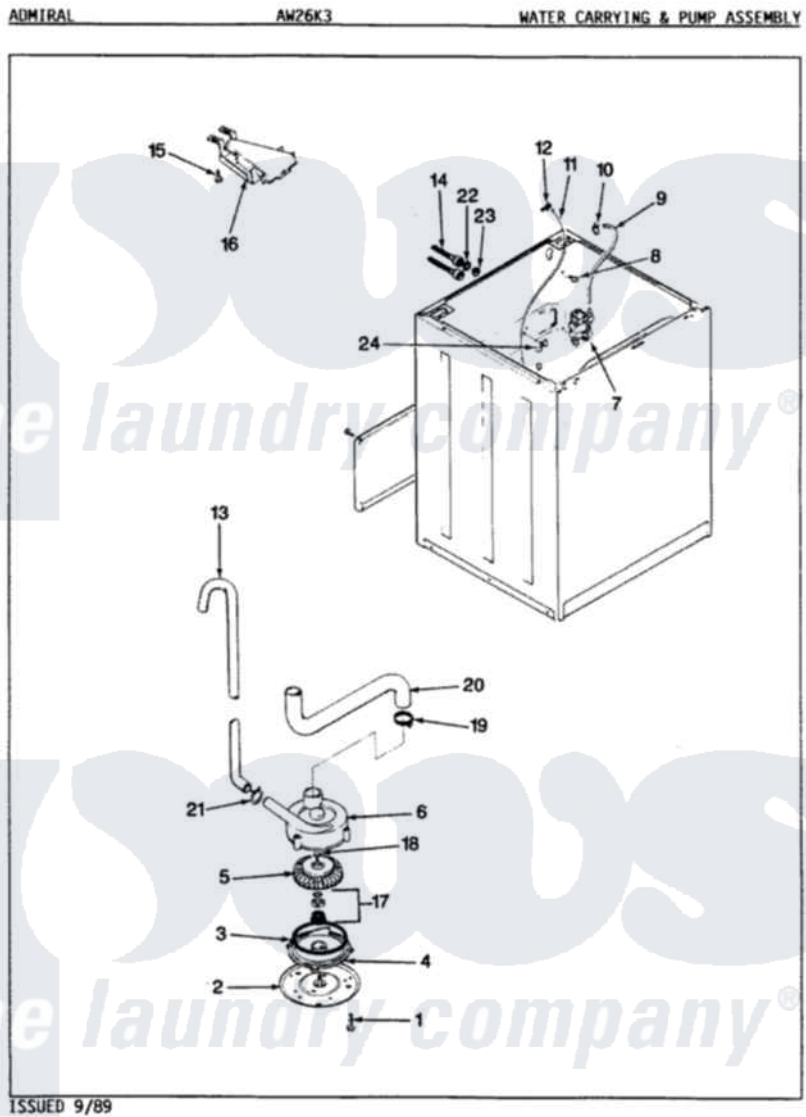

Admiral AW26K3W 11 - WATER CARRYING & PUMP ASSY. (REV. A-D)

Admiral Residential Admiral AW26K3W Washer Parts Diagram 11 - WATER CARRYING & PUMP ASSY. (REV. A-D)

[Click on the part number to view part](#)

Item	Original Part Number	Replaced By	Status	Part Description
1	25-7405	3196164		Screw
2	33-6035		Not Available	PLATE & PULLEY ASSY.
3	33-6032			Gasket
4	35-2058			Base, Pump
5	35-2057	35-6465		Pump Assem
6	35-2099	35-6465		Pump Assem
"	35-2056		Not Available	HOUSING, PUMP
7	39-1482			Mixing Valve
"	25-7220			Clip, Cabinet Top
8	25-7867	596669		Clamp, Manifold
9	35-0541		Not Available	WATR INLET HOSE
10	25-7866	489503		Clamp
11	35-2322	21001748		Hose, Pressure Switch
"	35-2261		Not Available	PAD, PRESSURE SWITCH HOSE
12	33-6099			Clamp

13	33-9436	211704	Hose, Drain
14	33-7046	89503	Hose-Inlet
"	35-0873	76313	Hosefill
15	25-3092	90767	Screw, 8A X 3/8 HeX Washer Head Tapping
16	35-2051	21001760	Flume Assembly / Water Diverter
17	35-0707		Seal, Seat And "O" Ring
18	25-7894	W10001180	Screw
19	25-6099	33-6099	Clamp
20	35-2131	Not Available	HOSE, SUMP TO PUMP
21	25-7796	596669	Clamp, Manifold
22	25-7048		Washer
23	33-7313	33-4264N	Strainer And Washer Kit
24	33-6099		Clamp