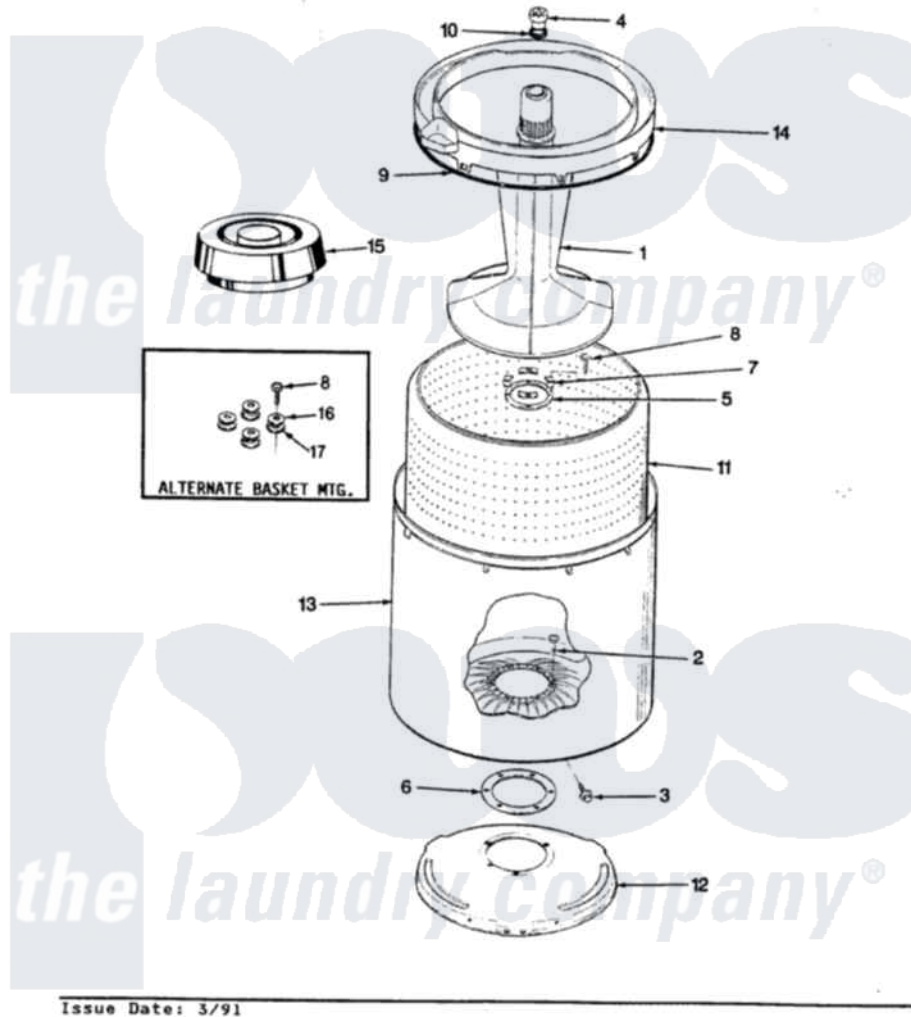

Admiral AW26K3WS 09 - TUB

SECTION: TUB
MODEL: AW26K3S

Issue Date: 3/91

Admiral [Residential Admiral AW26K3WS Washer Parts](#) Parts Diagram 09 - TUB
Click on the part number to view part

Item	Original Part Number	Replaced By	Status	Part Description
1	35-2456	33-4352		Agitator
2	35-2062	21001063		Screw, Shoulder
3	25-7914	22002933		Screw
4	33-6241			Cap
5	35-2060			Seal, Tub To Housing
6	35-2061			Gasket, Tub To Housing
7	35-8799		Not Available	REINFORCEMENT PLATE
8	25-7783	4356852		Screw
9	35-2328			Seal, Tub Top
10	25-7330			Rubber Washer
11	35-2508		Not Available	BASKET WHITE
12	35-2529		Not Available	TUB SUPPORT
13	35-2038			Tub
14	35-2262		Not Available	SHIELD, TUB TOP
"	35-2034		Not Available	TOP, TUB
15	35-2550			Dispenser, Rinse