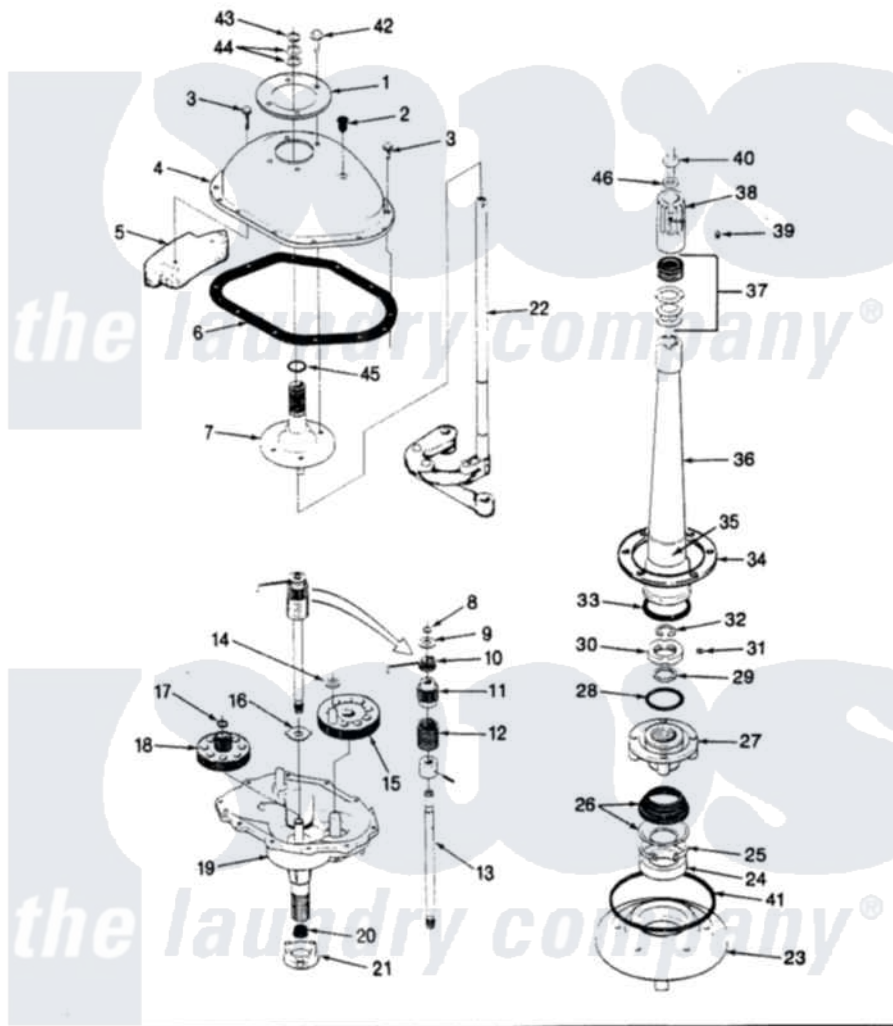

# Admiral AW26L3AK 03 - TRANSMISSION (REV. A-D)

SECTION: TRANSMISSION & RELATED PARTS  
 MODEL: AW26L3K

Issue Date: 6/98

Admiral Residential Admiral AW26L3AK Washer Parts Parts Diagram 03 - TRANSMISSION (REV. A-D)  
 Click on the part number to view part

Item	Original Part Number	Replaced By	Status	Part Description
1	33-9893	<a href="#">33-7187</a>		Covr Reinforcmt
2	<a href="#">35-2621</a>			Plug, Oil Fill
"	33-9373		Not Available	OIL FILL PLUG
3	<a href="#">25-7916</a>			Bolt
4	<a href="#">33-4286N</a>			Transmission Cover Kit
"	35-2620		Not Available	COVER, TRANSMISSION
5	35-2130		Not Available	COUNTER WEIGHT
"	<a href="#">35-2642</a>			Counterweight
6	35-1030		Not Available	GASKET, TRANSMISSION HOUSING
7	<a href="#">35-2654</a>			Drive Tube Assembly
"	33-8763	<a href="#">33-4286N</a>		Transmission Cover Kit
8	<a href="#">25-7847</a>			Ring, Retaining
9	25-7416		Not Available	WASHER, FLAT
10	33-6114	<a href="#">33-6463</a>		Spring
11	<a href="#">35-2001</a>			Pinion, Drive
12	33-3195		Not Available	SPRING