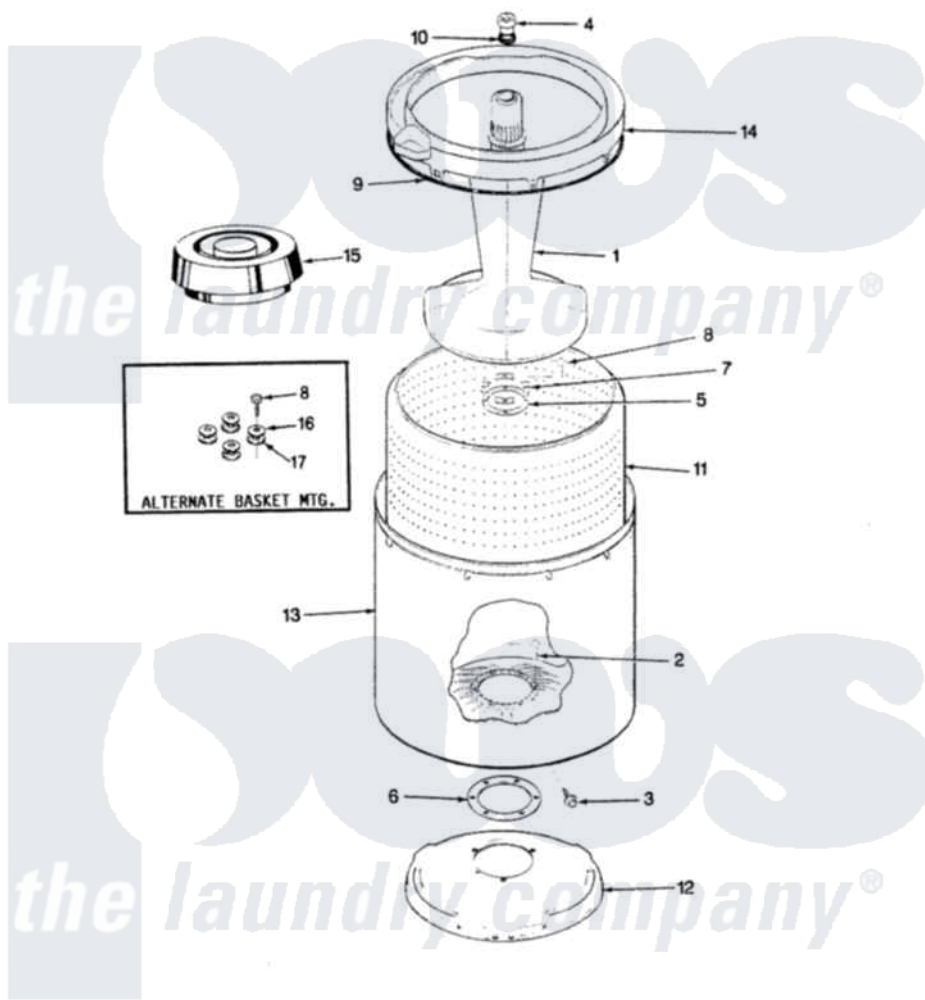

Admiral AW26L3AK 04 - TUB (REV. A-D)

SECTION: TUB
MODEL: AW26L3K

Issue Date: 6/90

Admiral [Residential Admiral AW26L3AK Washer Parts](#) Parts Diagram 04 - TUB (REV. A-D)
Click on the part number to view part

Item	Original Part Number	Replaced By	Status	Part Description
1	35-2456	33-4352		Agitator
2	35-2062	21001063		Screw, Shoulder
3	25-7914	22002933		Screw
4	33-6241			Cap
5	35-2060			Seal, Tub To Housing
6	35-2061			Gasket, Tub To Housing
7	35-8799		Not Available	REINFORCEMENT PLATE
8	25-7783	4356852		Screw
9	35-2328			Seal, Tub Top
10	25-7330			Rubber Washer
11	35-2508		Not Available	BASKET WHITE
12	35-2529		Not Available	TUB SUPPORT
13	35-2038			Tub
14	35-2262		Not Available	SHIELD, TUB TOP
"	35-2034		Not Available	TOP, TUB
15	35-2550			Dispenser, Rinse