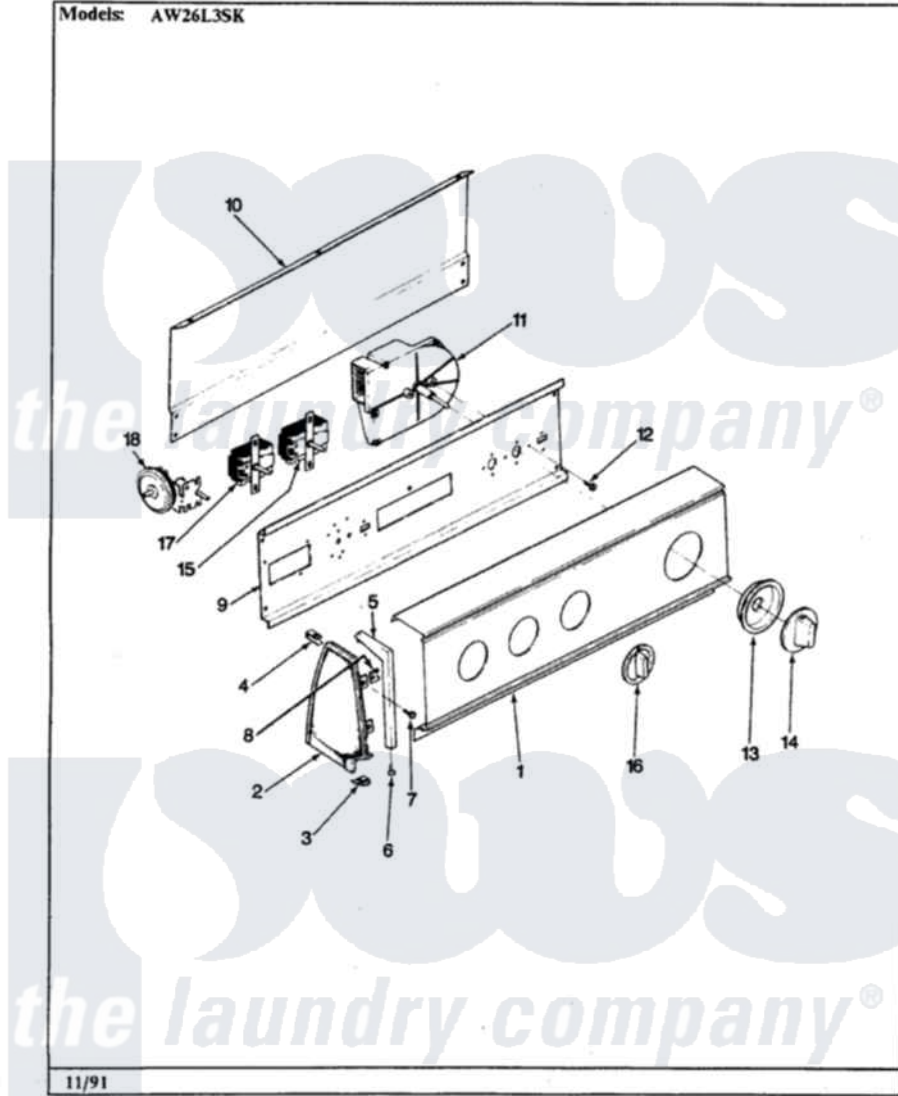

Admiral AW26L3ASK 02 - CONTROL PANEL

Section: BACKGUARD

Models: AW26L3SK

Admiral [Residential Admiral AW26L3ASK Washer Parts](#) Parts Diagram 02 - CONTROL PANEL

[Click on the part number to view part](#)

Item	Original Part Number	Replaced By	Status	Part Description
1	25-7702			Speedclip, End Cap To Control Panel
"	25-7793			Screw
"	35-2852		Not Available	CONTROL PANEL
2	35-2487	21001451		Cap- End
"	35-2488	21001452		Cap- End
3	34-9487		Not Available	PLATE, REINFORCEMENT
"	25-7697	25-2219		Screw
"	25-7851			Speedclip, End Cap To Top
4	25-7435	33002917		Screw, No.10-16
"	25-7852			Speedclip, Rr Shld To End Cap
5	53-0278		Not Available	TRIM, END CAP (LT)
"	53-0277		Not Available	TRIM, END CAP (RT)
6	25-7760			Screw
7	25-3092	90767		Screw, 8A X 3/8 HeX Washer Head Tapping

8	25-7702		Speedclip, End Cap To Control Panel
9	53-1676		Shield, Control
10	25-7853	25-7933	Ring, Retaining
"	35-2688	21001460	Shield, Rear
"	25-3092	90767	Screw, 8A X 3/8 HeX Washer Head Tapping
"	25-3457		Screw, Sems
11	35-2930		Timer
12	25-0205	216412	Screw, Bracket To Timer
13	35-2255	21001497	Skirt Ri
14	35-2486	12500058	Knob Ski
15	25-3092	90767	Screw, 8A X 3/8 HeX Washer Head Tapping
"	35-2838	35-2839	Switch
16	35-2185	21001283	Knob, Selector----Piq
17	35-2619		Not Available SWITCH 4POS SPEED
"	25-3092	90767	Screw, 8A X 3/8 HeX Washer Head Tapping
18	35-3283	21001554	Switch, Water Level
"	25-3092	90767	Screw, 8A X 3/8 HeX Washer Head Tapping
NI	35-2927		Not Available MANUAL, USE & CARE