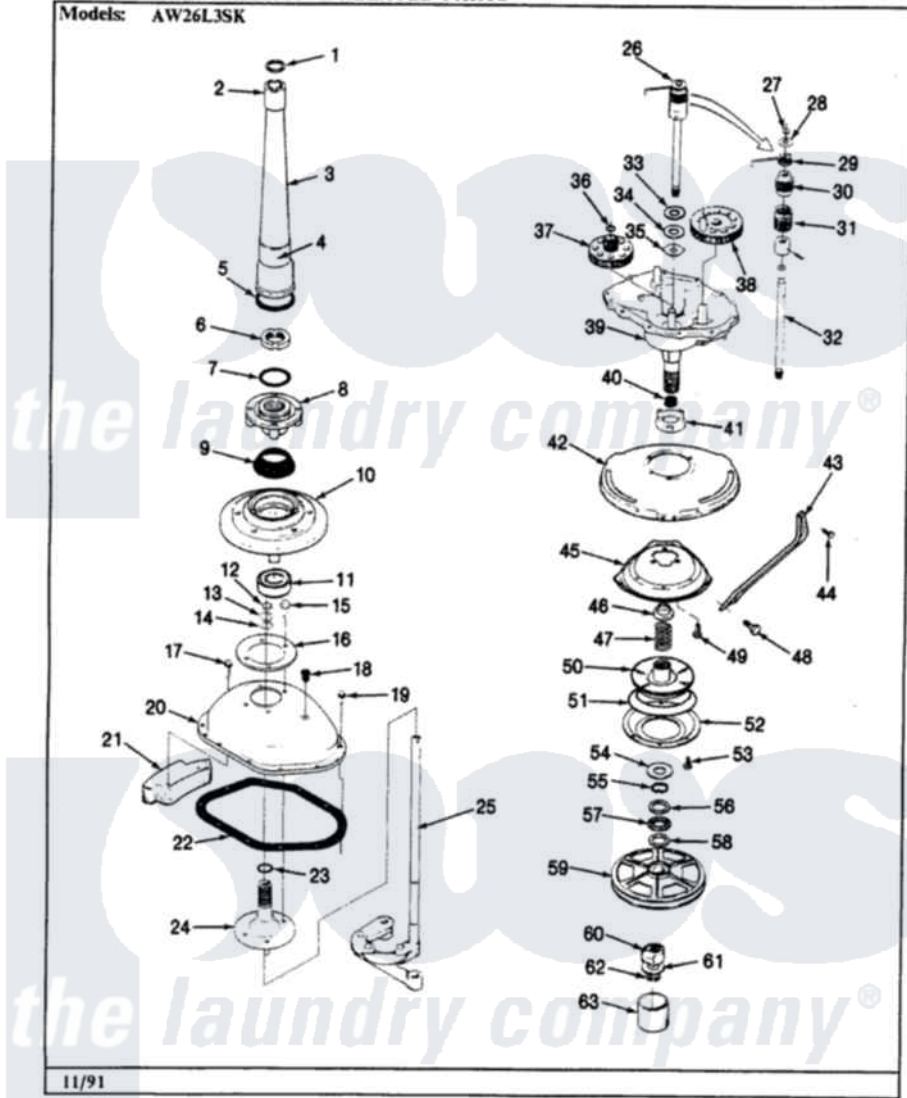

Admiral AW26L3ASK 03 - TRANSMISSION

Section: TRANSMISSION & RELATED PARTS

Models: AW26L3SK

Admiral Residential Admiral AW26L3ASK Washer Parts Parts Diagram 03 - TRANSMISSION
 Click on the part number to view part

Item	Original Part Number	Replaced By	Status	Part Description
1	25-7941			"O" Ring, Agr Drive Shaft
2	35-2835	21001066		Bearing, Centerpost
3	35-2792	21001401		Center Pos
4	35-2983		Not Available	CENTERPOST ASSY.
"	33-6790			Bearing, Agitator
5	35-2906			Seal, Centerpost Bottom
6	35-2791			Nut, Spin Tube
7	25-7938			"O" Ring, Basket Drive Hub
8	35-2715		Not Available	BASKET DRIVE HUB ASSY
9	35-2974			Tub Seal/Hub Assembly
10	35-2716	12001561		Bearing And Seal Housing Assembly
11	35-2972	12001561		Bearing And Seal Housing Assembly
"	35-2205			Bearing, Spin
12	25-7949		Not Available	RING, RETAINING (AG. SHAFT)