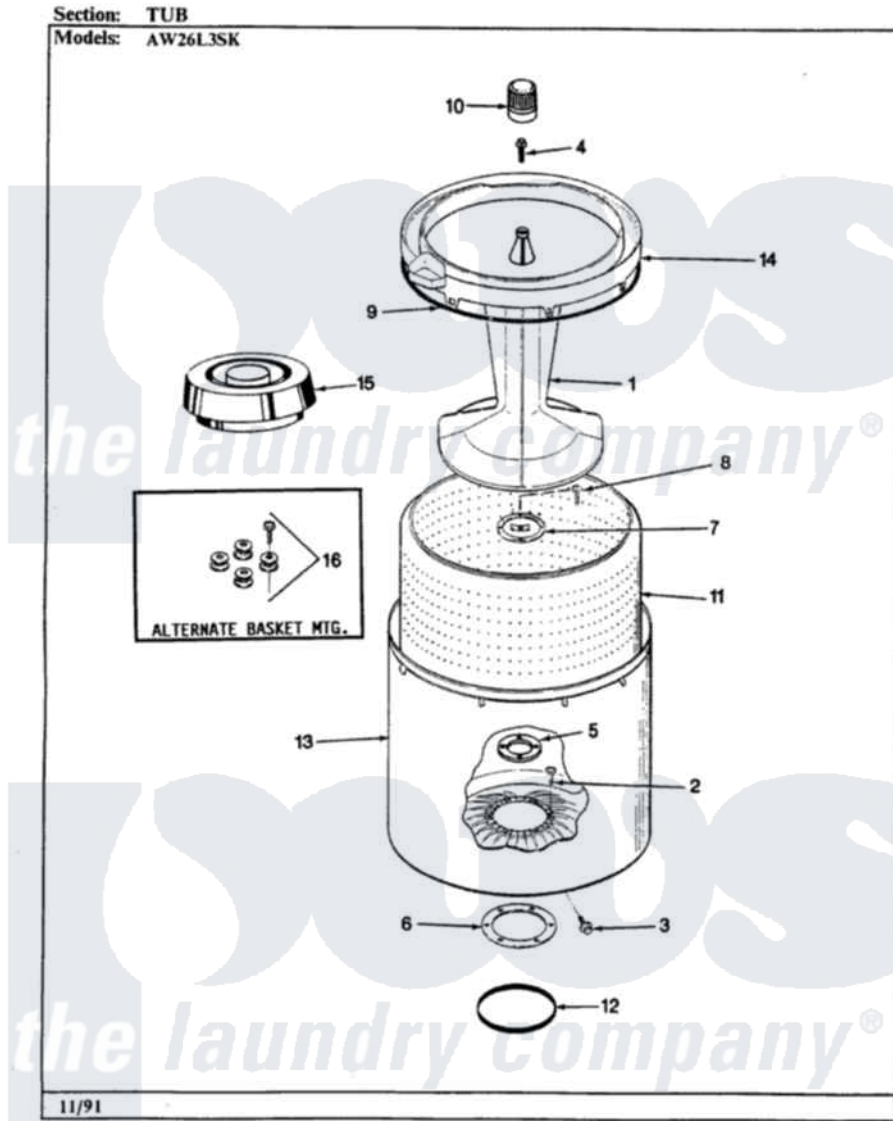

# Admiral AW26L3ASK 04 - TUB

Admiral [Residential Admiral AW26L3ASK Washer Parts](#) Parts Diagram 04 - TUB  
Click on the part number to view part

Item	Original Part Number	Replaced By	Status	Part Description
1	35-2717	<a href="#">35-3580</a>		Agitator
2	25-7949		Not Available	RING, RETAINING (AG. SHAFT)
3	25-7953	<a href="#">22002933</a>		Screw
4	25-7948	<a href="#">W10309247</a>		Screw
5	35-2980	<a href="#">35-3685</a>		Gasket, Basket To Centerpost
6	<a href="#">35-2979</a>			Gasket, Tub/Hsg
7	<a href="#">35-3014</a>			Gasket And Reinf. Plate Assembly
8	25-7783	<a href="#">4356852</a>		Screw
9	<a href="#">35-2328</a>			Seal, Tub Top
10	<a href="#">35-2733</a>			Cap, Agitator
11	35-3016		Not Available	BASKET ASSY
12	<a href="#">35-2978</a>			Seal, Tub/Housing
13	35-2952	<a href="#">35-3700</a>		Tub Assembly
14	35-2262		Not Available	SHIELD, TUB TOP
"	35-2034		Not Available	TOP, TUB