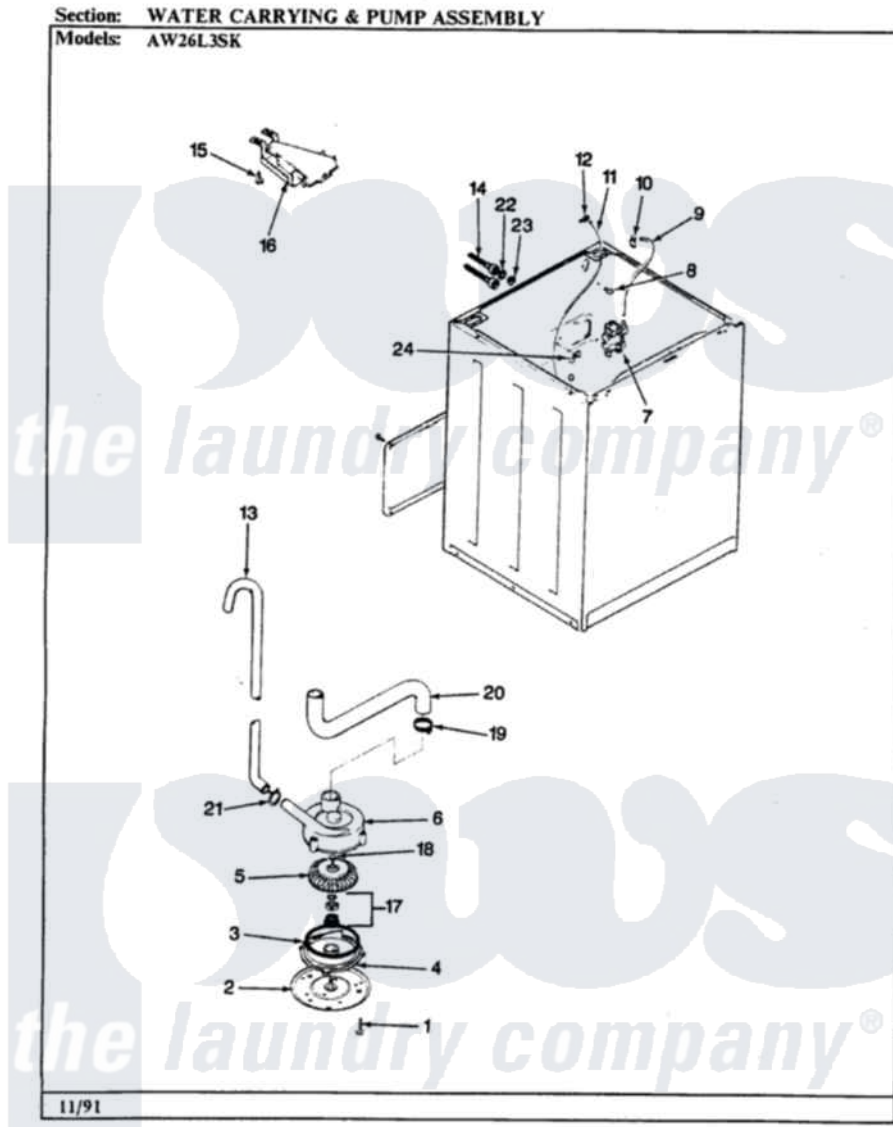

# Admiral AW26L3ASK 05 - WATER CARRYING & PUMP ASSY.

Admiral Residential Admiral AW26L3ASK Washer Parts Parts Diagram 05 - WATER CARRYING & PUMP ASSY.  
Click on the part number to view part

Item	Original Part Number	Replaced By	Status	Part Description
1	25-7405	<a href="#">3196164</a>		Screw
2	33-6035		Not Available	PLATE & PULLEY ASSY.
3	<a href="#">33-6032</a>			Gasket
4	<a href="#">35-2058</a>			Base, Pump
5	35-2057	<a href="#">35-6465</a>		Pump Assem
6	35-2056		Not Available	HOUSING, PUMP
"	35-2099	<a href="#">35-6465</a>		Pump Assem
7	<a href="#">35-2375</a>			Valve, Water Mixing-230V
"	<a href="#">25-7220</a>			Clip, Cabinet Top
8	25-7867	<a href="#">596669</a>		Clamp, Manifold
9	35-2378	<a href="#">12002749</a>		Hose, Flume Kit
10	25-7867	<a href="#">596669</a>		Clamp, Manifold
11	35-2261		Not Available	PAD, PRESSURE SWITCH HOSE
"	35-2322	<a href="#">21001748</a>		Hose, Pressure Switch
12	<a href="#">33-6099</a>			Clamp
13	35-2896	<a href="#">211704</a>		Hose, Drain

14	35-0873	<a href="#">76313</a>	Hosefill
"	35-2378	<a href="#">12002749</a>	Hose, Flume Kit
15	25-3092	<a href="#">90767</a>	Screw, 8A X 3/8 HeX Washer Head Tapping
16	35-2051	<a href="#">21001760</a>	Flume Assembly / Water Diverter
17	<a href="#">35-0707</a>		Seal, Seat And "O" Ring
18	25-7894	<a href="#">W10001180</a>	Screw
19	25-6069	Not Available	CORBIN CLAMP
20	<a href="#">35-2982</a>		Hose Tub To Pump
21	25-7080	<a href="#">285655</a>	Clamp, Hose
22	<a href="#">25-7048</a>		Washer
23	33-7313	<a href="#">33-4264N</a>	Strainer And Washer Kit
24	25-7796	<a href="#">596669</a>	Clamp, Manifold