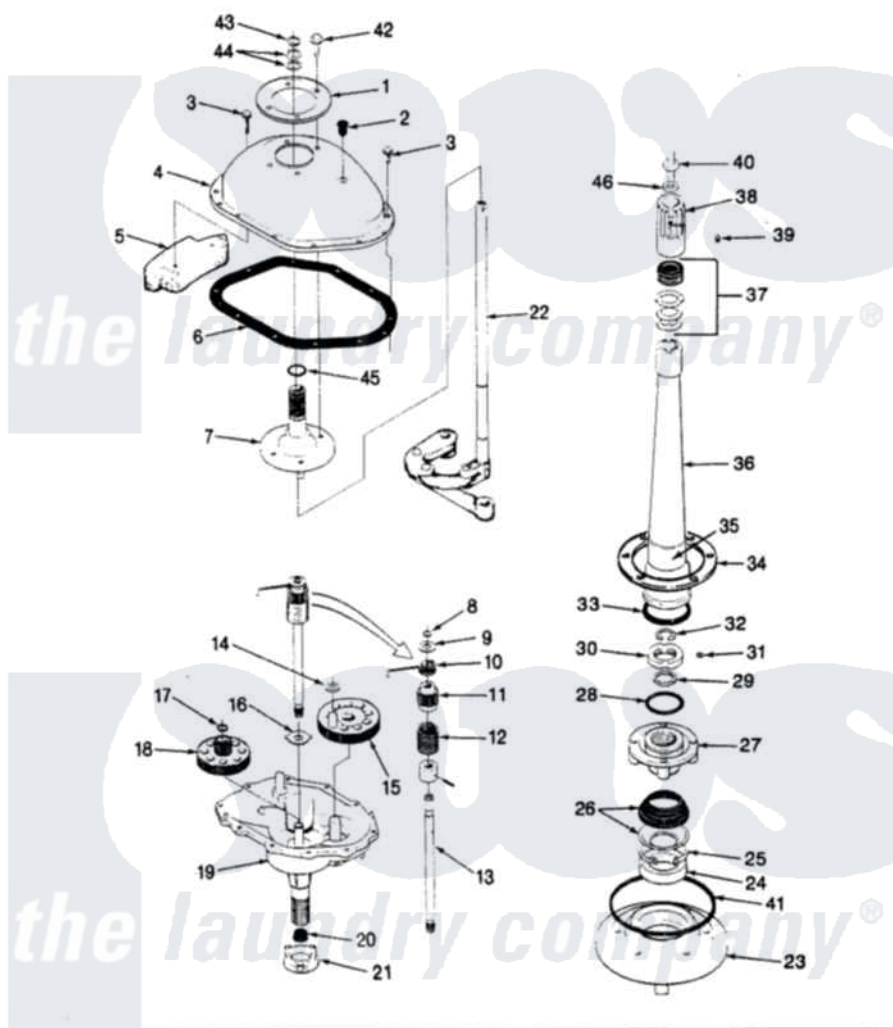

Admiral AW26L3HK 03 - TRANSMISSION (REV. A-D)

SECTION: TRANSMISSION & RELATED PARTS
 MODEL: AW26L3K

Issue Date: 6/98

Admiral Residential Admiral AW26L3HK Washer Parts Parts Diagram 03 - TRANSMISSION (REV. A-D)
 Click on the part number to view part

Item	Original Part Number	Replaced By	Status	Part Description
1	33-9893	33-7187		Covr Reinforcmt
2	35-2621			Plug, Oil Fill
"	33-9373		Not Available	OIL FILL PLUG
3	25-7916			Bolt
4	33-4286N			Transmission Cover Kit
"	35-2620		Not Available	COVER, TRANSMISSION
5	35-2130		Not Available	COUNTER WEIGHT
"	35-2642			Counterweight
6	35-1030		Not Available	GASKET, TRANSMISSION HOUSING
7	35-2654			Drive Tube Assembly
"	33-8763	33-4286N		Transmission Cover Kit
8	25-7847			Ring, Retaining
9	25-7416		Not Available	WASHER, FLAT
10	33-6114	33-6463		Spring
11	35-2001			Pinion, Drive
12	33-3195		Not Available	SPRING