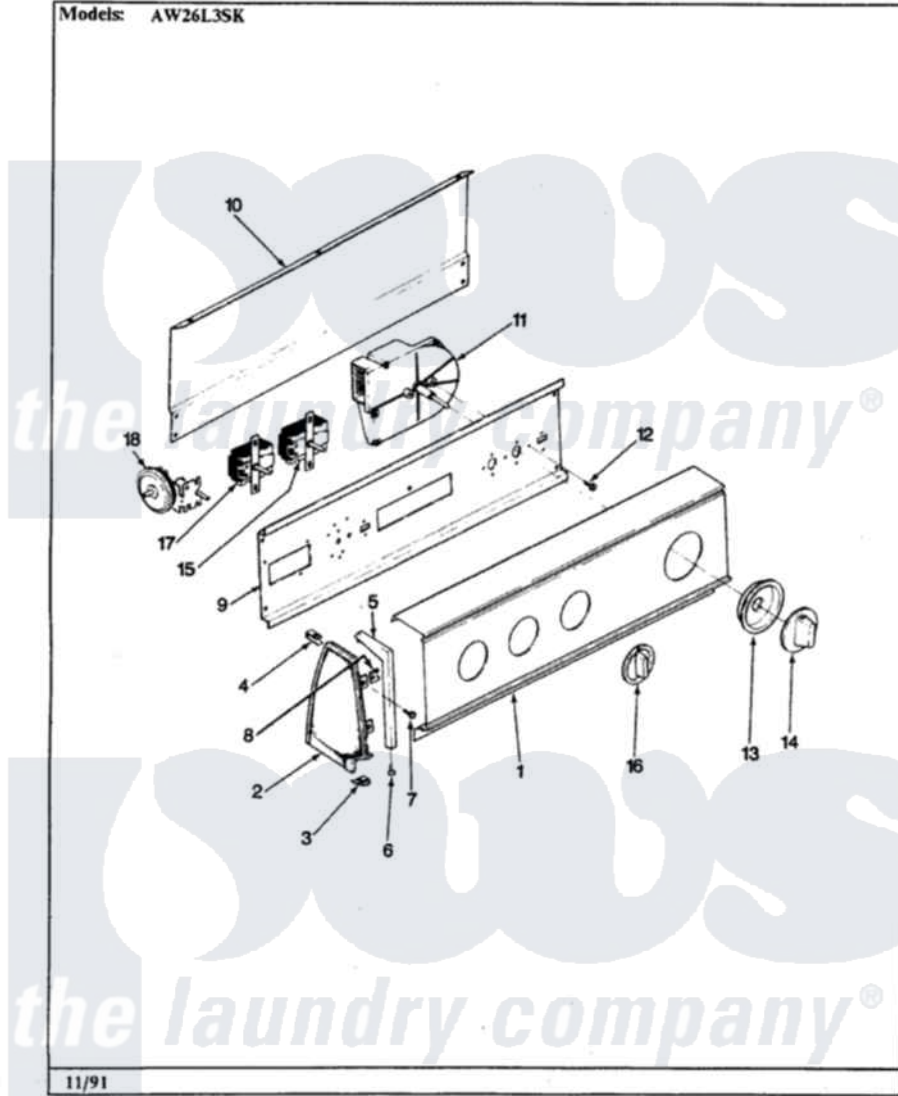

Admiral AW26L3HSK 02 - CONTROL PANEL

Section: BACKGUARD

Models: AW26L3SK

Admiral [Residential Admiral AW26L3HSK Washer Parts](#) Parts Diagram 02 - CONTROL PANEL

[Click on the part number to view part](#)

Item	Original Part Number	Replaced By	Status	Part Description
1	25-7702			Speedclip, End Cap To Control Panel
"	25-7793			Screw
"	35-2852		Not Available	CONTROL PANEL
2	35-2487	21001451		Cap- End
"	35-2488	21001452		Cap- End
3	34-9487		Not Available	PLATE, REINFORCEMENT
"	25-7697	25-2219		Screw
"	25-7851			Speedclip, End Cap To Top
4	25-7435	33002917		Screw, No.10-16
"	25-7852			Speedclip, Rr Shld To End Cap
5	53-0278		Not Available	TRIM, END CAP (LT)
"	53-0277		Not Available	TRIM, END CAP (RT)
6	25-7760			Screw
7	25-3092	90767		Screw, 8A X 3/8 HeX Washer Head Tapping

8	25-7702		Speedclip, End Cap To Control Panel
9	53-1676		Shield, Control
10	25-7853	25-7933	Ring, Retaining
"	35-2688	21001460	Shield, Rear
"	25-3092	90767	Screw, 8A X 3/8 HeX Washer Head Tapping
"	25-3457		Screw, Sems
11	35-2930		Timer
12	25-0205	216412	Screw, Bracket To Timer
13	35-2255	21001497	Skirt Ri
14	35-2486	12500058	Knob Ski
15	25-3092	90767	Screw, 8A X 3/8 HeX Washer Head Tapping
"	35-2838	35-2839	Switch
16	35-2185	21001283	Knob, Selector----Piq
17	35-2619		Not Available SWITCH 4POS SPEED
"	25-3092	90767	Screw, 8A X 3/8 HeX Washer Head Tapping
18	35-3283	21001554	Switch, Water Level
"	25-3092	90767	Screw, 8A X 3/8 HeX Washer Head Tapping
NI	35-2927		Not Available MANUAL, USE & CARE