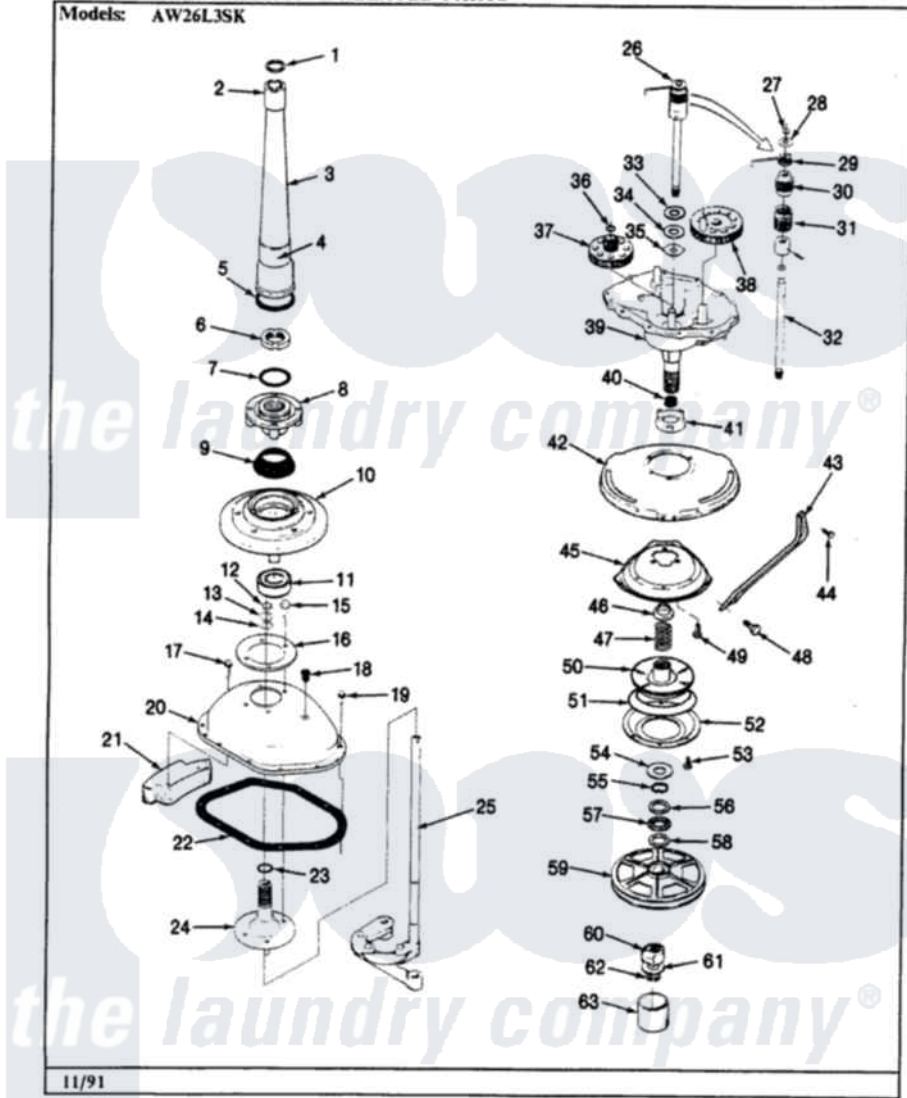

Admiral AW26L3HSK 03 - TRANSMISSION

Section: TRANSMISSION & RELATED PARTS

Models: AW26L3SK

11/91

Admiral Residential Admiral AW26L3HSK Washer Parts Parts Diagram 03 - TRANSMISSION
 Click on the part number to view part

Item	Original Part Number	Replaced By	Status	Part Description
1	25-7941			"O" Ring, Agr Drive Shaft
2	35-2835	21001066		Bearing, Centerpost
3	35-2792	21001401		Center Pos
4	35-2983		Not Available	CENTERPOST ASSY.
"	33-6790			Bearing, Agitator
5	35-2906			Seal, Centerpost Bottom
6	35-2791			Nut, Spin Tube
7	25-7938			"O" Ring, Basket Drive Hub
8	35-2715		Not Available	BASKET DRIVE HUB ASSY
9	35-2974			Tub Seal/Hub Assembly
10	35-2716	12001561		Bearing And Seal Housing Assembly
11	35-2972	12001561		Bearing And Seal Housing Assembly
"	35-2205			Bearing, Spin
12	25-7949		Not Available	RING, RETAINING (AG. SHAFT)