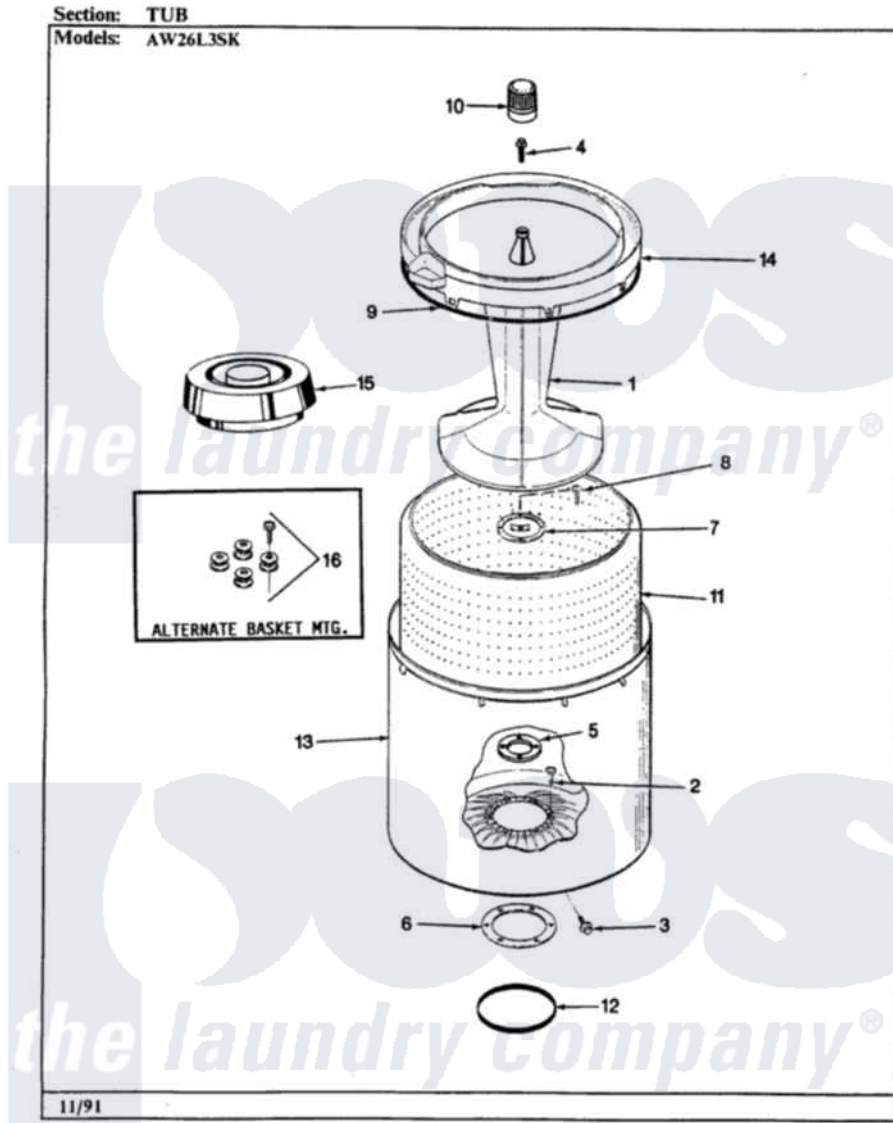

Admiral AW26L3HSK 04 - TUB

Admiral [Residential Admiral AW26L3HSK Washer Parts](#) Parts Diagram 04 - TUB
Click on the part number to view part

Item	Original Part Number	Replaced By	Status	Part Description
1	35-2717	35-3580		Agitator
2	25-7949		Not Available	RING, RETAINING (AG. SHAFT)
3	25-7953	22002933		Screw
4	25-7948	W10309247		Screw
5	35-2980	35-3685		Gasket, Basket To Centerpost
6	35-2979			Gasket, Tub/Hsg
7	35-3014			Gasket And Reinf. Plate Assembly
8	25-7783	4356852		Screw
9	35-2328			Seal, Tub Top
10	35-2733			Cap, Agitator
11	35-3016		Not Available	BASKET ASSY
12	35-2978			Seal, Tub/Housing
13	35-2952	35-3700		Tub Assembly
14	35-2262		Not Available	SHIELD, TUB TOP
"	35-2034		Not Available	TOP, TUB