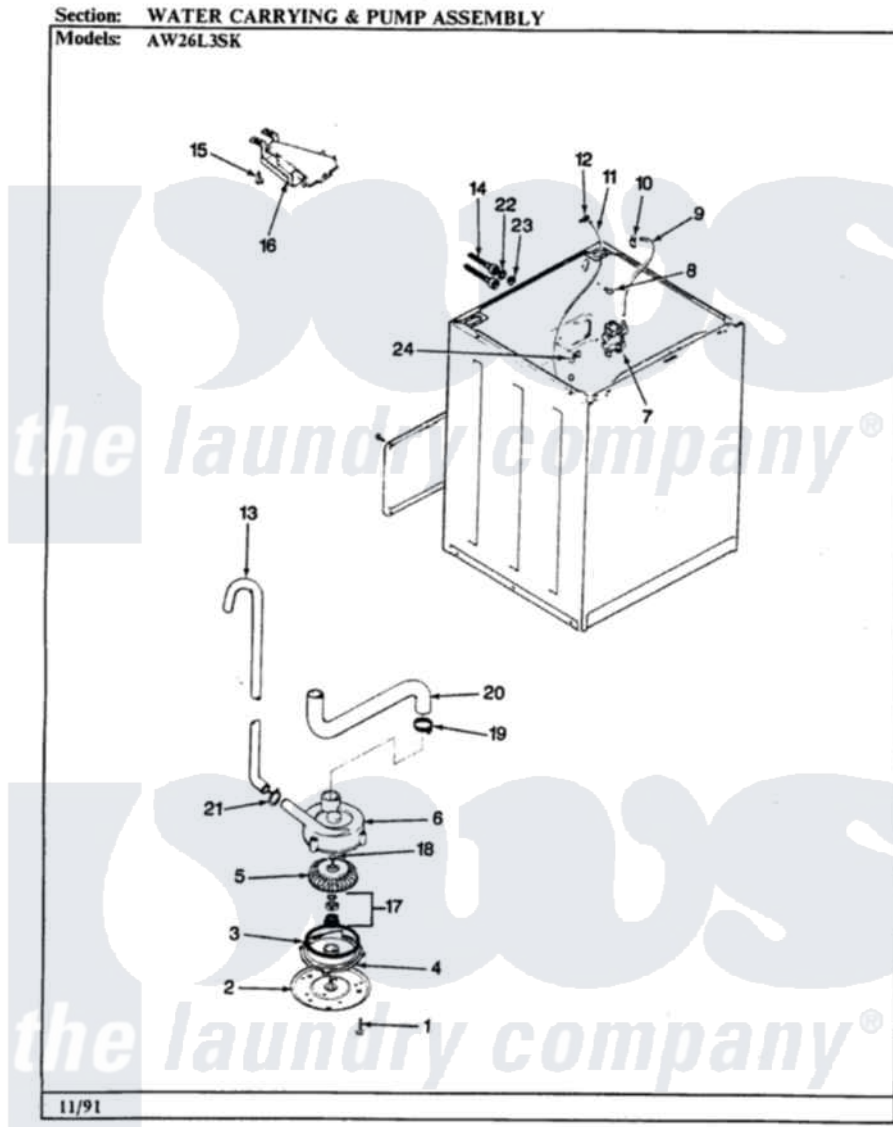

Admiral AW26L3HSK 05 - WATER CARRYING & PUMP ASSY.

Admiral Residential Admiral AW26L3HSK Washer Parts Parts Diagram 05 - WATER CARRYING & PUMP ASSY.
Click on the part number to view part

Item	Original Part Number	Replaced By	Status	Part Description
1	25-7405	3196164		Screw
2	33-6035		Not Available	PLATE & PULLEY ASSY.
3	33-6032			Gasket
4	35-2058			Base, Pump
5	35-2057	35-6465		Pump Assem
6	35-2056		Not Available	HOUSING, PUMP
"	35-2099	35-6465		Pump Assem
7	35-2375			Valve, Water Mixing-230V
"	25-7220			Clip, Cabinet Top
8	25-7867	596669		Clamp, Manifold
9	35-2378	12002749		Hose, Flume Kit
10	25-7867	596669		Clamp, Manifold
11	35-2261		Not Available	PAD, PRESSURE SWITCH HOSE
"	35-2322	21001748		Hose, Pressure Switch
12	33-6099			Clamp
13	35-2896	211704		Hose, Drain

14	35-0873	76313	Hosefill
"	35-2378	12002749	Hose, Flume Kit
15	25-3092	90767	Screw, 8A X 3/8 HeX Washer Head Tapping
16	35-2051	21001760	Flume Assembly / Water Diverter
17	35-0707		Seal, Seat And "O" Ring
18	25-7894	W10001180	Screw
19	25-6069	Not Available	CORBIN CLAMP
20	35-2982		Hose Tub To Pump
21	25-7080	285655	Clamp, Hose
22	25-7048		Washer
23	33-7313	33-4264N	Strainer And Washer Kit
24	25-7796	596669	Clamp, Manifold