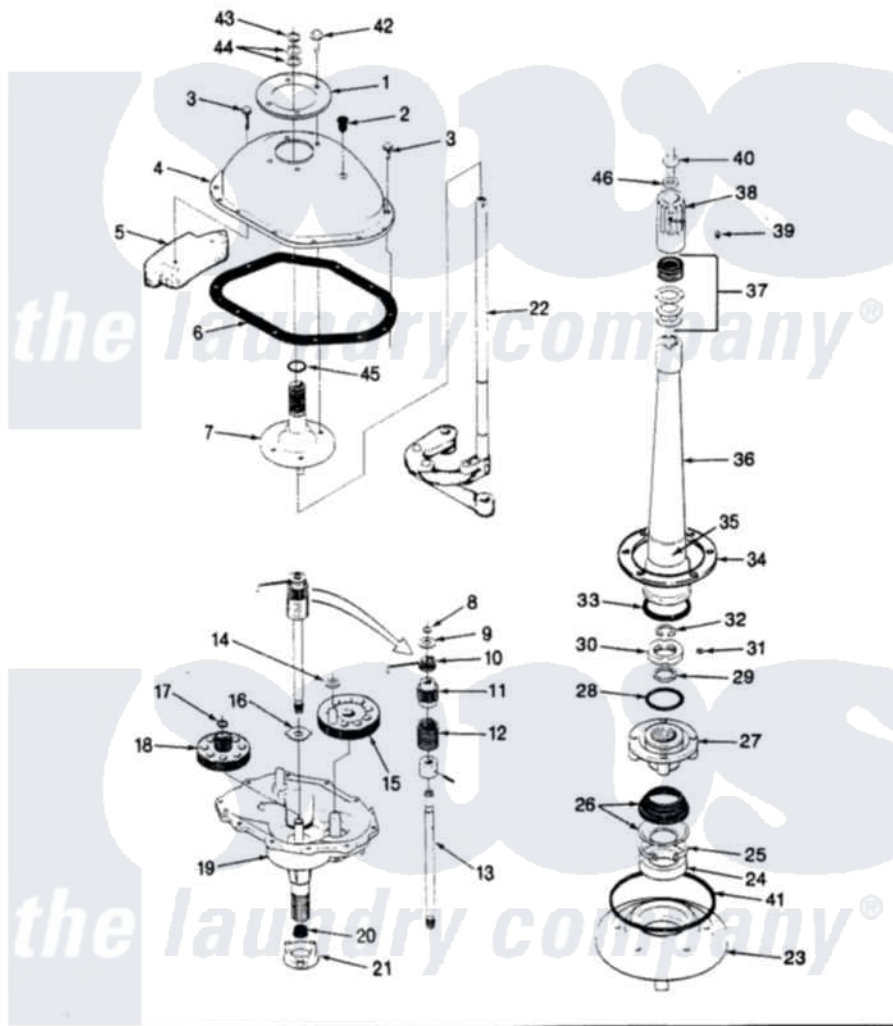

Admiral AW26L3WK 04 - TRANSMISSION (REV. A-D)

SECTION: TRANSMISSION & RELATED PARTS
 MODEL: AW26L3K

Issue Date: 6/98

Admiral Residential Admiral AW26L3WK Washer Parts Parts Diagram 04 - TRANSMISSION (REV. A-D)
 Click on the part number to view part

Item	Original Part Number	Replaced By	Status	Part Description
1	33-9893	33-7187		Covr Reinforcmt
2	35-2621			Plug, Oil Fill
"	33-9373		Not Available	OIL FILL PLUG
3	25-7916			Bolt
4	33-4286N			Transmission Cover Kit
"	35-2620		Not Available	COVER, TRANSMISSION
5	35-2130		Not Available	COUNTER WEIGHT
"	35-2642			Counterweight
6	35-1030		Not Available	GASKET, TRANSMISSION HOUSING
7	35-2654			Drive Tube Assembly
"	33-8763	33-4286N		Transmission Cover Kit
8	25-7847			Ring, Retaining
9	25-7416		Not Available	WASHER, FLAT
10	33-6114	33-6463		Spring
11	35-2001			Pinion, Drive
12	33-3195		Not Available	SPRING