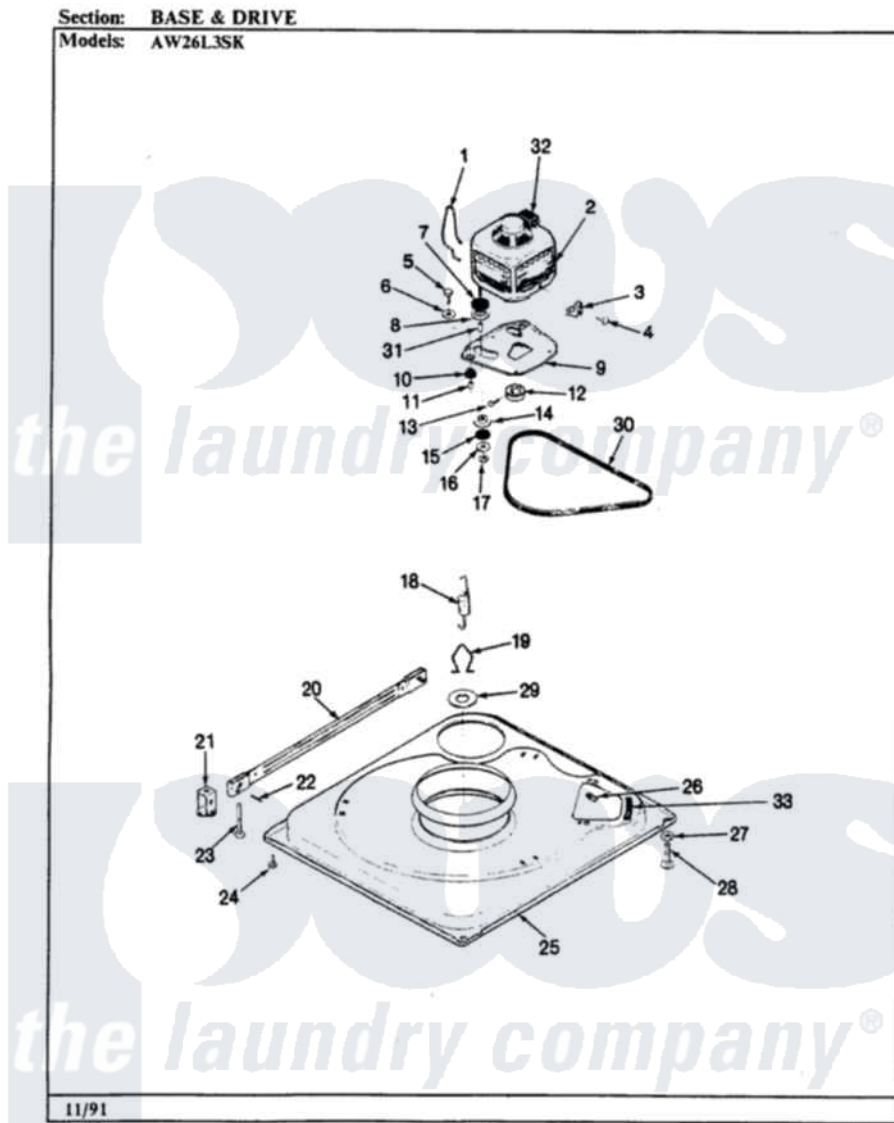

Admiral AW26L3WSK 01 - BASE & DRIVE

Admiral [Residential Admiral AW26L3WSK Washer Parts](#) Parts Diagram 01 - BASE & DRIVE
Click on the part number to view part

Item	Original Part Number	Replaced By	Status	Part Description
1	35-0235			Spring, Motor Pivot
2	LA-2003			Motor Replacement Kit
"	35-2215	LA-2003		Motor Replacement Kit
3	33-9945			Slide, Foot
4	25-7418	33001178		Back, Tumbler
5	25-7833	21001977		Screw
6	25-7834			Washer, Motor/Base Screw
7	33-9946			Isolator, Motor
8	33-9944	35-3570		Washer, Motor Pivot
9	35-2810	21001783		Plate And Screw Assembly
10	33-9941	35-3646		Isolator, Motor Plate
11	25-7831			Spacer, Mounting
12	35-2124	W10143344		Pulley
13	25-7117			Set Screw
14	33-9943	35-3571		Slide, Motor Pivot
15	33-9967			Washer, Motor Isolator

16	25-7047		Washer, Flat
17	25-7325	Y707702	Locknut
18	35-2681		Not Available SPRING, SUSPENSION
19	35-2976		Not Available HOOK, SUSPENSION SPRING
20	35-2049	21001881	Bar, Stabilizer
21	35-2046		Bracket, Stabilizer
22	35-2052		Pin, Stabilizer
23	35-2050	22004469	Leg And Foot Self Stabalizing
24	35-2039		Not Available PAD, FOOT
"	25-7828	489483	Screw 10-32 X 1/2
25	35-2984		Not Available BASE
26	25-7838	25-7845	Speednut, Motor
27	25-7915		Hex Nut
28	35-0772	25001119	Foot And Pad Assembly
"	35-0837	25001119	Foot And Pad Assembly
29	Y25-7951		Washer, Suspension Hook
30	35-2320	21352320	Belt, Drive
31	25-7830		Spacer
32	33-9765		Switch, Motor
33	35-2065		Pad, Motor Plate