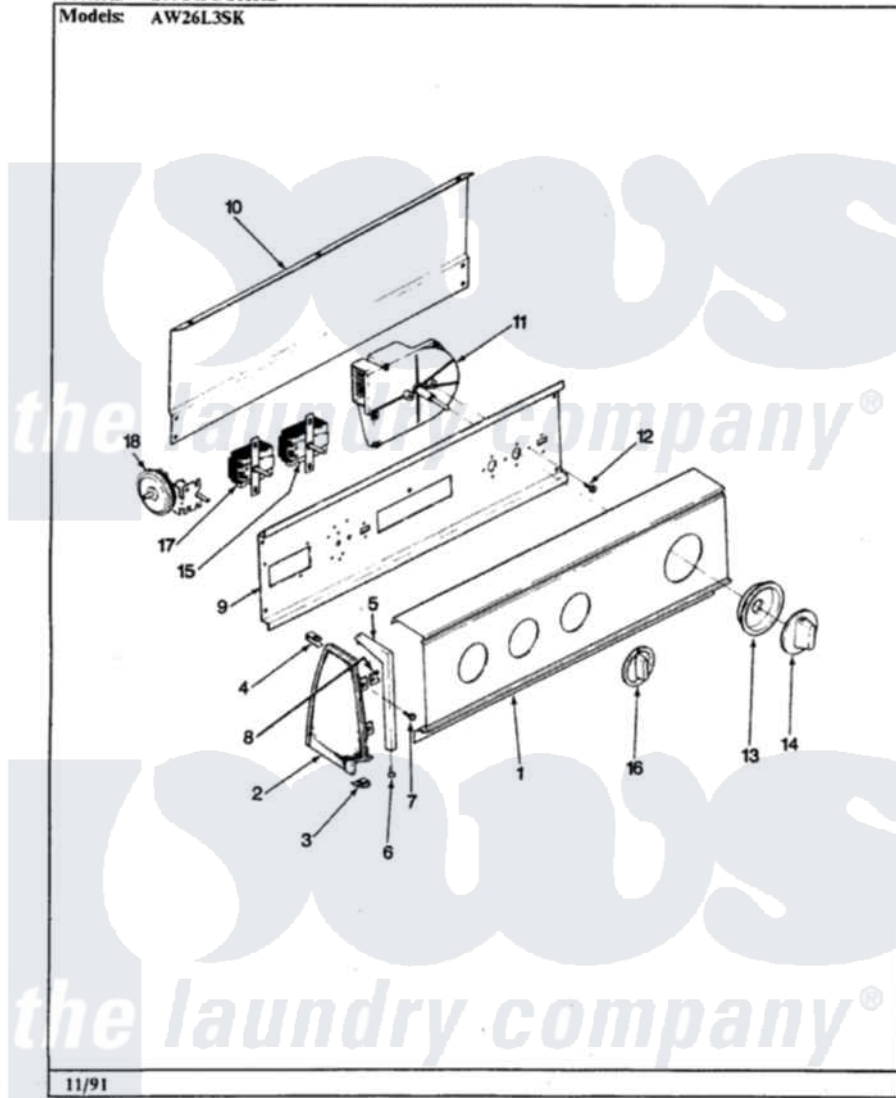

Admiral AW26L3WSK 02 - CONTROL PANEL

Section: BACKGUARD

Models: AW26L3SK

Admiral [Residential Admiral AW26L3WSK Washer Parts](#) Parts Diagram 02 - CONTROL PANEL

[Click on the part number to view part](#)

Item	Original Part Number	Replaced By	Status	Part Description
1	25-7702			Speedclip, End Cap To Control Panel
"	25-7793			Screw
"	35-2852		Not Available	CONTROL PANEL
2	35-2487	21001451		Cap- End
"	35-2488	21001452		Cap- End
3	34-9487		Not Available	PLATE, REINFORCEMENT
"	25-7697	25-2219		Screw
"	25-7851			Speedclip, End Cap To Top
4	25-7435	33002917		Screw, No.10-16
"	25-7852			Speedclip, Rr Shld To End Cap
5	53-0278		Not Available	TRIM, END CAP (LT)
"	53-0277		Not Available	TRIM, END CAP (RT)
6	25-7760			Screw
7	25-3092	90767		Screw, 8A X 3/8 HeX Washer Head Tapping

8	25-7702		Speedclip, End Cap To Control Panel
9	53-1676		Shield, Control
10	25-7853	25-7933	Ring, Retaining
"	35-2688	21001460	Shield, Rear
"	25-3092	90767	Screw, 8A X 3/8 HeX Washer Head Tapping
"	25-3457		Screw, Sems
11	35-2930		Timer
12	25-0205	216412	Screw, Bracket To Timer
13	35-2255	21001497	Skirt Ri
14	35-2486	12500058	Knob Ski
15	25-3092	90767	Screw, 8A X 3/8 HeX Washer Head Tapping
"	35-2838	35-2839	Switch
16	35-2185	21001283	Knob, Selector----Piq
17	35-2619		Not Available SWITCH 4POS SPEED
"	25-3092	90767	Screw, 8A X 3/8 HeX Washer Head Tapping
18	35-3283	21001554	Switch, Water Level
"	25-3092	90767	Screw, 8A X 3/8 HeX Washer Head Tapping
NI	35-2927		Not Available MANUAL, USE & CARE