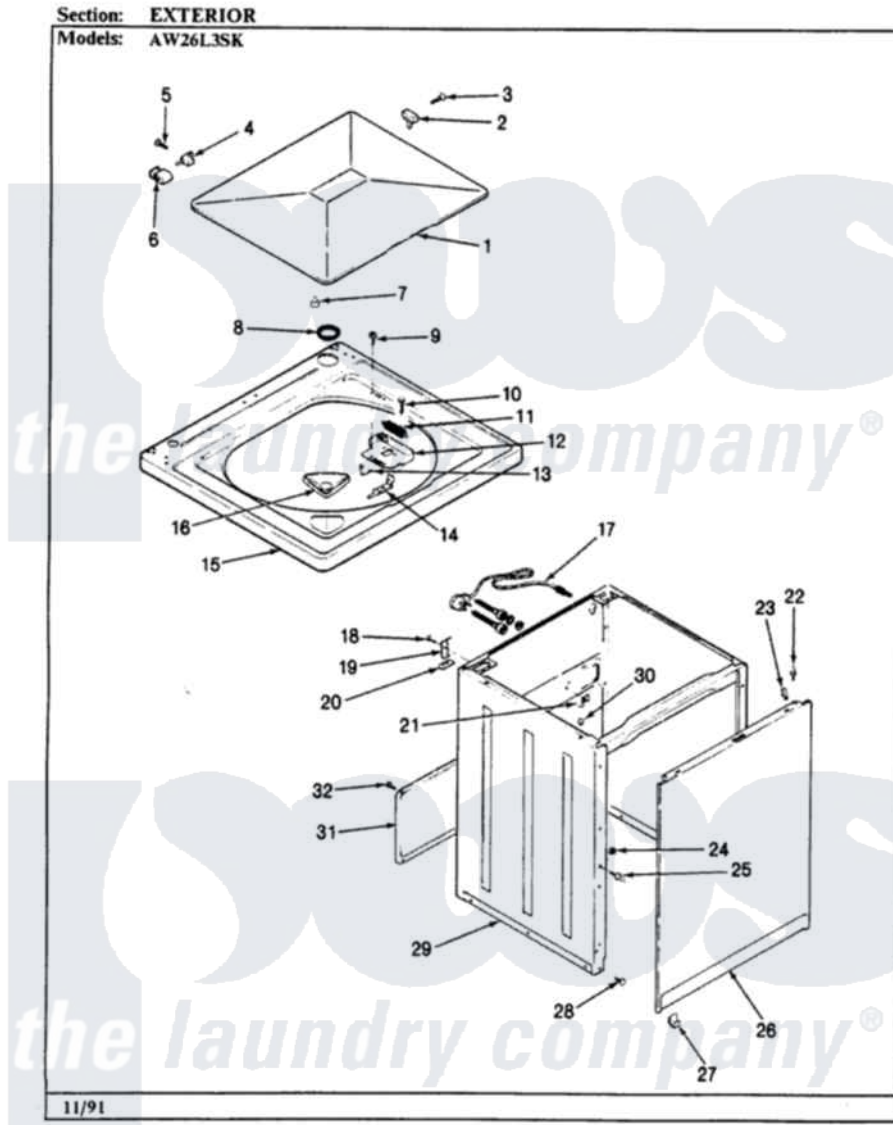

Admiral AW26L3WSK 03 - EXTERIOR

Admiral [Residential Admiral AW26L3WSK Washer Parts](#) Parts Diagram 03 - EXTERIOR
Click on the part number to view part

Item	Original Part Number	Replaced By	Status	Part Description
1	35-2026			Lid
2	25-7436			Nylite Washer
"	43-0057			Actuator, Door Switch
3	25-7438			Screw
4	25-7086	Y0308025		Washer, Stainless Steel
"	35-2045			Pin, Hinge
5	25-7893			Screw
6	35-2044			Hinge, Lid
7	35-0581			Bumper, Door
8	35-2063			Bushing, Insulator
"	35-2064			Bushing, Insulating
9	25-7463	7101P012-60		Screw
10	25-7437	40040701		Screw, Tapping No.6b-20
11	35-2714	35-3804		Linkage Assembly
12	35-2795	12001187		Kit, Lid Switch Assembly
13	25-7878			Clip

14	35-2805	12001187	Kit, Lid Switch Assembly
15	35-2739		Top, Cabinet
16	33-9906	21001167	Dispenser, Bleach
17	35-0680		Not Available
18	25-7893		CORD, POWER
19	33-7450	35-2846	Screw
20	33-0930		Hinge, Cabinet Top
21	33-6099		Pad, Top Hinge
22	53-0643		Clamp
23	34-9701		Pin, Locator
24	25-0224	3400029	Guide, Cabinet
25	53-0643		Nut, Adapter Plate
26	35-2084		Pin, Locator
27	53-0120		Panel, Front
28	33-2653		Clip, Front Panel
29	35-2106	21001871	Bumper, Cabinet
30	33-2653		Cabinet
31	35-2108	21001871	Bumper, Cabinet
32	25-7733	681414	Cabinet
			Screw, 10AB X 1/2