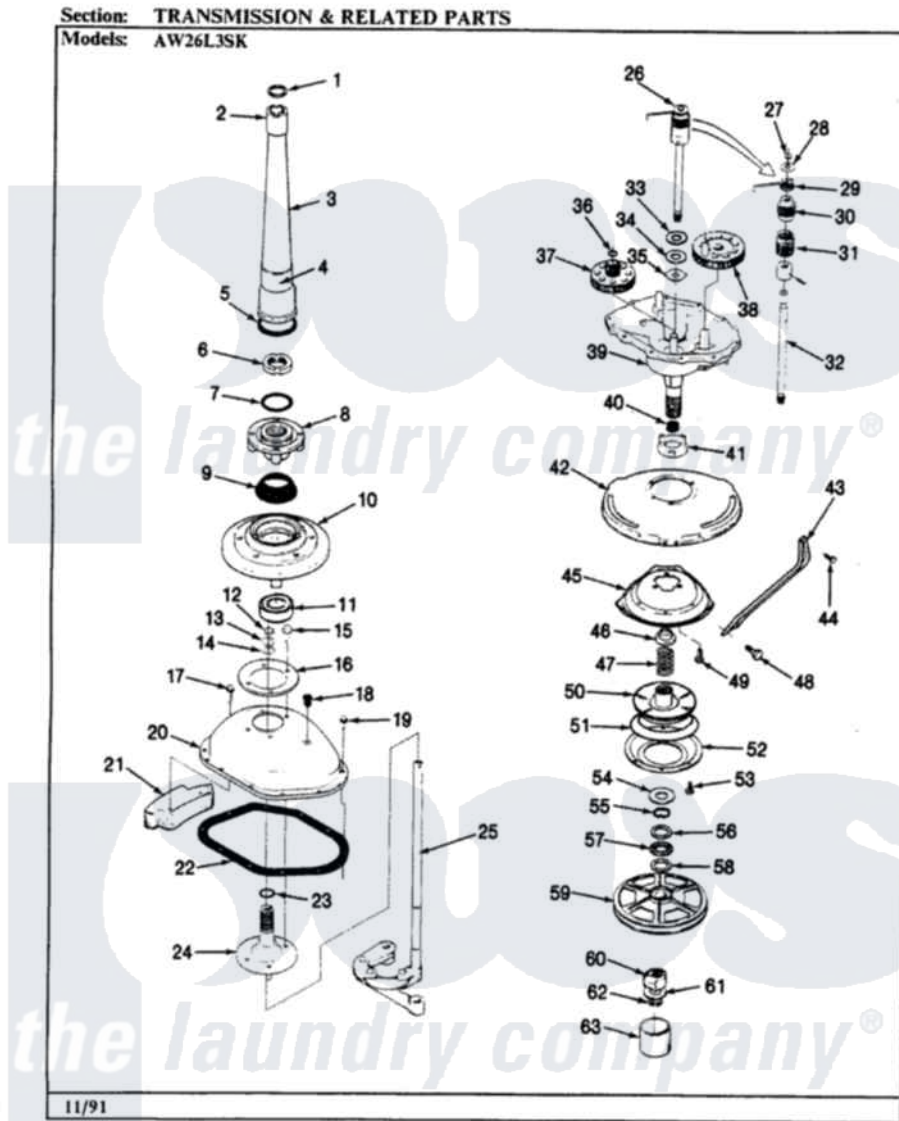

# Admiral AW26L3WSK 04 - TRANSMISSION

Admiral [Residential Admiral AW26L3WSK Washer Parts](#) Parts Diagram 04 - TRANSMISSION  
Click on the part number to view part

Item	Original Part Number	Replaced By	Status	Part Description
1	<a href="#">25-7941</a>			"O" Ring, Agr Drive Shaft
2	35-2835	<a href="#">21001066</a>		Bearing, Centerpost
3	35-2792	<a href="#">21001401</a>		Center Pos
4	35-2983		Not Available	CENTERPOST ASSY.
"	<a href="#">33-6790</a>			Bearing, Agitator
5	<a href="#">35-2906</a>			Seal, Centerpost Bottom
6	<a href="#">35-2791</a>			Nut, Spin Tube
7	<a href="#">25-7938</a>			"O" Ring, Basket Drive Hub
8	35-2715		Not Available	BASKET DRIVE HUB ASSY
9	<a href="#">35-2974</a>			Tub Seal/Hub Assembly
10	35-2716	<a href="#">12001561</a>		Bearing And Seal Housing Assembly
11	35-2972	<a href="#">12001561</a>		Bearing And Seal Housing Assembly
"	<a href="#">35-2205</a>			Bearing, Spin
12	25-7949		Not Available	RING, RETAINING (AG. SHAFT)

61	<a href="#">35-2132</a>		Washer, 1.25ODX.530IDX.032
"	<a href="#">35-2082</a>		Washer, 1.25ODX.530IDX.062
62	<a href="#">25-7854</a>		Ring, Retaining
63	<a href="#">35-2007</a>		Cap, Dust
NI	LA-2175	<a href="#">35-6680</a>	Transmission