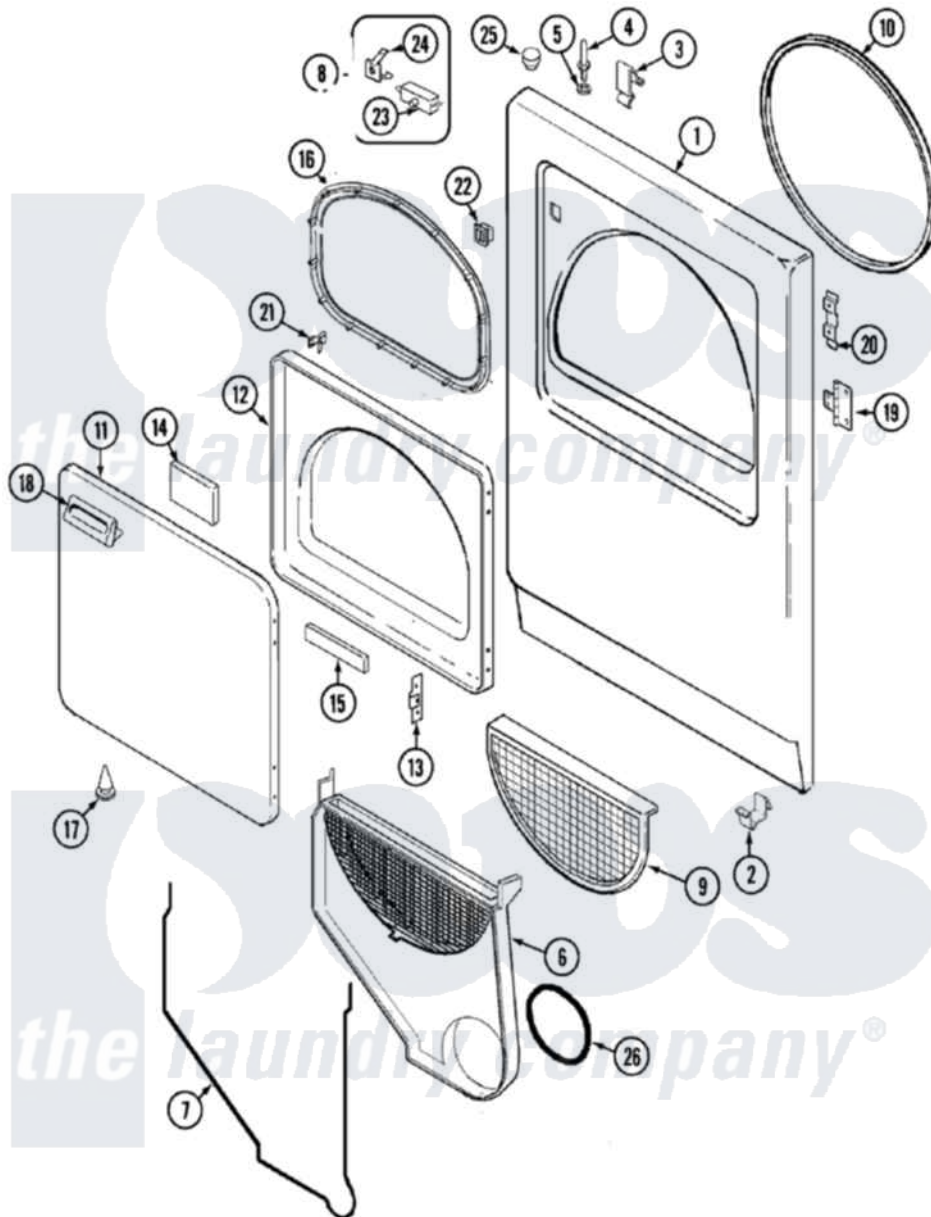

Admiral AYE2250AYA 01 - DOOR

Admiral Residential Admiral AYE2250AYA Dryer Parts Parts Diagram 01 - DOOR
 Click on the part number to view part

Item	Original Part Number	Replaced By	Status	Part Description
1	12001210		Not Available	KIT, FRONT PANEL (ALM)
2	53-0120			Clip, Front Panel
3	25-7220			Clip, Cabinet Top
4	53-0643			Pin, Locator
5	25-0224	3400029		Nut, Adapter Plate
"	53-0200			Sleeve, Locator Pin
6	12001324			Duct Kit, Collector
"	25-7810	415013-35		Screw
7	53-0204			Seal
8	LA-1005			Switch Kit
9	53-0918			Filter, Lint
10	53-0281	31001747		Seal Assembly
11	53-0154-24			Panel, Outer Door
"	25-7770	3196169		Screw, Element
12	53-0912-24		Not Available	PANEL, INNER DOOR (ALM)
13	53-0119			Clip, Hinge

14	53-1490		Door Pad
15	53-1491		Door Pad
16	53-0648	31001529	Seal, Door
17	25-7889		Plug Button
18	25-7810	415013-35	Screw
"	31001115	31001482	Handle, Door
19	53-1492		Hinge, Dryer Door
"	25-7809		Screw, No.6-20 1/2 Flthd Torx
20	53-0121	Not Available	TWIN NUT
21	53-2364	LA-1003	Door Catch Kit
"	LA-1003		Door Catch Kit
22	53-0187	LA-1003	Door Catch Kit
23	53-0148		Switch, Door
24	63-5990	31001319	Clip, Switch
25	33-2653		Bumper, Cabinet
26	53-0203	12001324	Duct Kit, Collector