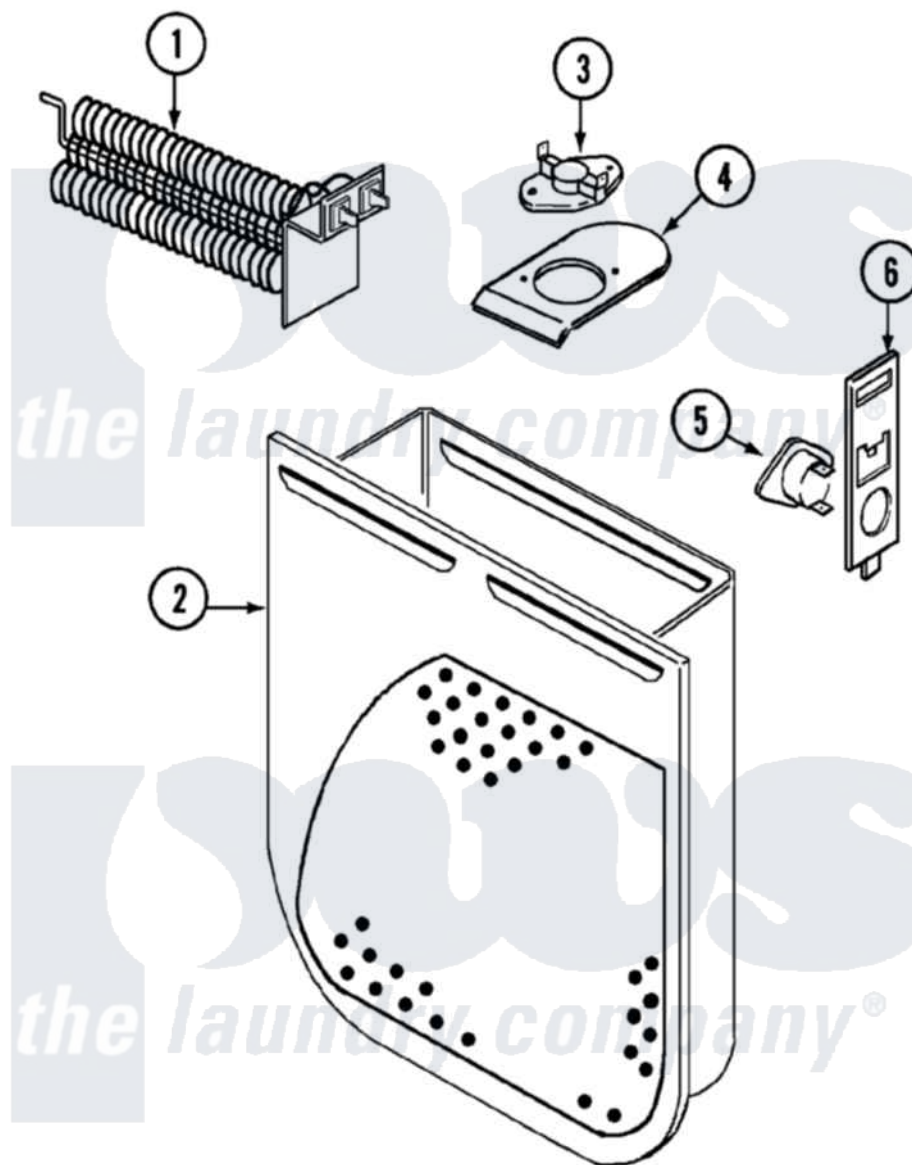

Admiral AYE2250AYA 02 - HEATER

Admiral [Residential Admiral AYE2250AYA Dryer Parts](#) Parts Diagram 02 - HEATER
 Click on the part number to view part

Item	Original Part Number	Replaced By	Status	Part Description
1	53-1641	LA-1044		Element
"	25-7863			Screw
2	53-1232			Heater Housing Assembly
3	53-0771			Thermostat, Hi-Limit
"	25-3083	212951		Screw, No.6-32 X 1/4 Inch
4	53-0285			Bracket, Thermostat
"	25-7741	W10116760		Screw
5	LA-1053			Fuse Kit, Thermal
6	53-1181			Bracket, Thermal Fuse