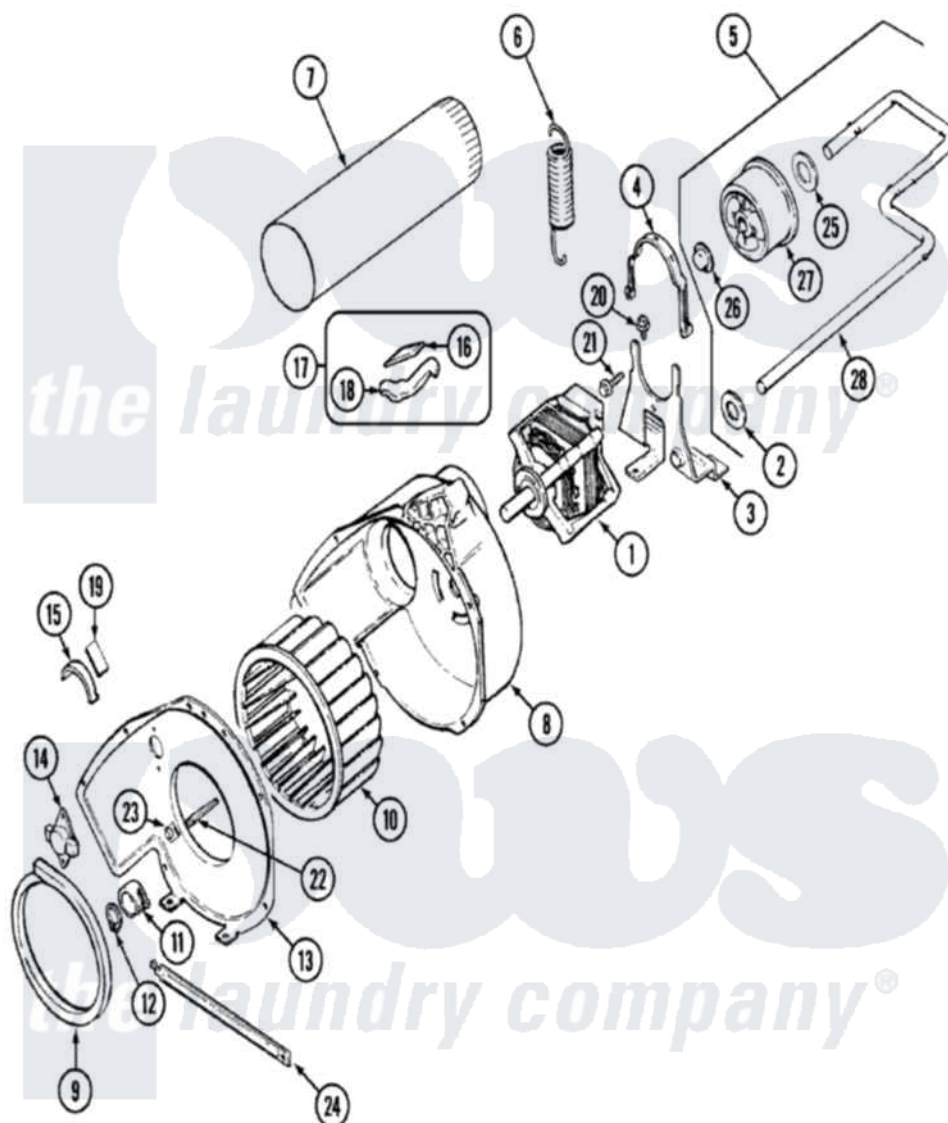

Admiral AYE2250AYA 03 - MOTOR & DRIVE

Admiral [Residential Admiral AYE2250AYA Dryer Parts](#) Parts Diagram 03 - MOTOR & DRIVE
 Click on the part number to view part

Item	Original Part Number	Replaced By	Status	Part Description
1	31001316	W10410996		Motor-Drve
"	53-0932	31001535		Pulley, Motor
2	25-7815			Washer
3	25-7732	681414		Screw, 10AB X 1/2
"	53-1932	31001570		Bracket, Motor
4	53-0214	660658		Clamp, Motor Mounting 343481 685441
5	53-2287			Idler Assembly
6	53-2209	31001465		Spring, Idler
7	25-2134	W10116760		Screw
"	53-0134			Duct, Exhaust
8	53-1801			Housing, Blower
9	53-0203	12001324		Duct Kit, Collector
10	31001317			Wheel, Blower
11	25-7823	312967		Clamp, Blower Housing
12	25-7855			Ring, Retaining
13	25-7435	33002917		Screw, No.10-16

"	53-1934		Cover, Blower Housing
14	31001192		Thermostat, Control
"	25-2134	W10116760	Screw
15	53-2273	31001470	Glide, Tumbler
16	53-0724	31001356	Pad, Glide
17	LA-1006		Glide Kit, Tumbler
18	53-2272	31001469	Glide, Tumbler
19	53-1684	31001356	Pad, Glide
20	25-7963	31001571	Screw, 10-24 x 0700 Hxwshrd Ty
21	25-7674		Screw
22	53-1026		Guide, Vane Inlet
23	25-3457		Screw, Sems
24	53-1625		Brace, Tumbler Support
25	25-7815		Washer
26	25-7957		Pushnut
27	53-1628	31001344	Pulley, Idler
28	53-2250	53-2287	Idler Assembly