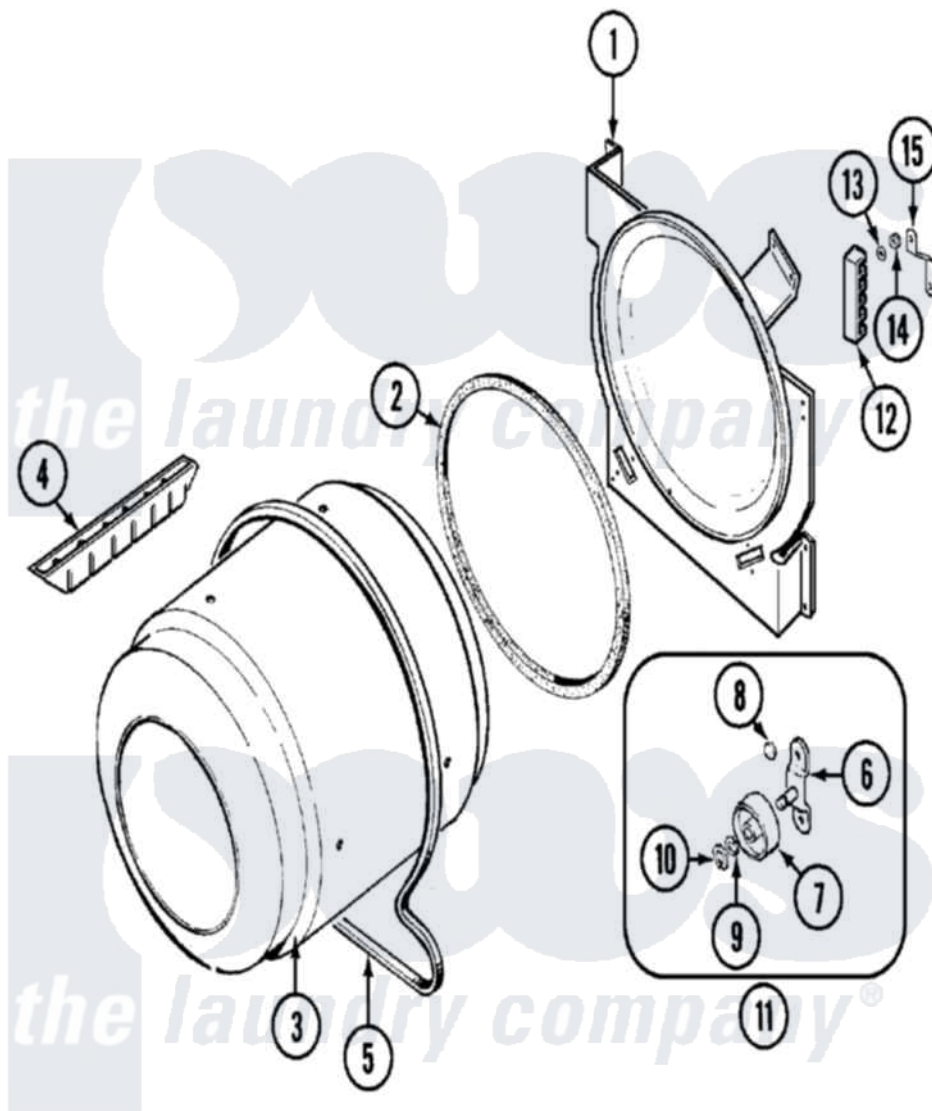

Admiral AYE2250AYA 04 - TUMBLER

Admiral [Residential Admiral AYE2250AYA Dryer Parts](#) Parts Diagram 04 - TUMBLER
 Click on the part number to view part

Item	Original Part Number	Replaced By	Status	Part Description
1	25-7733	681414		Screw, 10AB X 1/2
"	LA-1054			Dryer Bulkhead Kit
2	53-0281	31001747		Seal Assembly
3	53-1250			Cylinder
4	25-7759	3196164		Screw
"	Y02100002		Not Available	BAFFLE (WHT)
5	31531589	341241		Belt
6	25-7101	3351614		Screw, Gearcase Cover Mounting
"	53-0197			Support Assembly-Cylinder Rear
7	31001096			Roller
8	25-7813			Spacer
9	25-7814			Washer
10	25-7854			Ring, Retaining
11	LA-1008			Rr Roller Kit
12	53-1518			Block, Terminal

"	25-7952	3400074	Screw
13	25-3122		Washer, Flat
14	25-7808	21001837	Nut, Lock W/Nylon Insert
"	25-0027	112432	Nut
15	53-0965		Not Available STRAP, GROUND