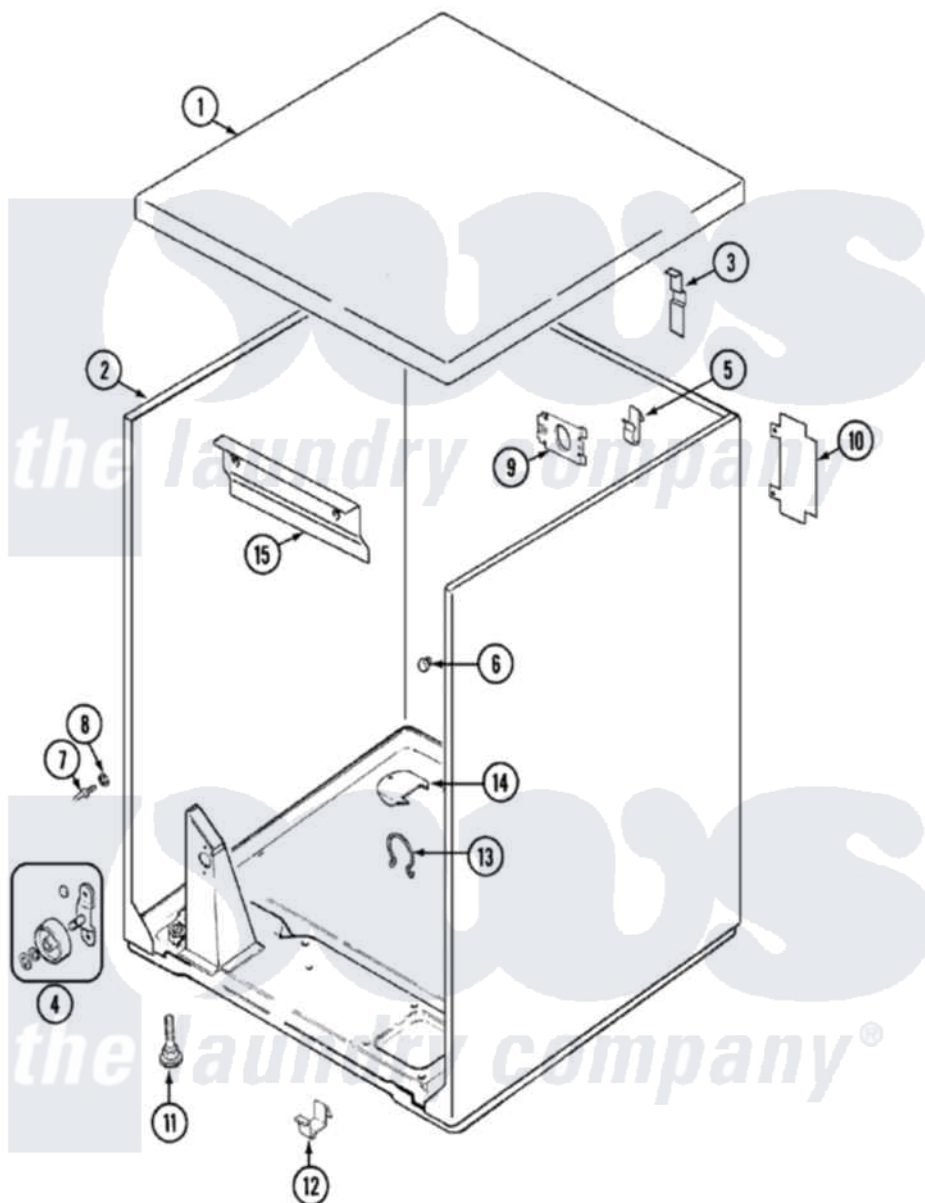

Admiral AYE2250AYW 01 - CABINET

Admiral Residential Admiral AYE2250AYW Dryer Parts Parts Diagram 01 - CABINET
 Click on the part number to view part

Item	Original Part Number	Replaced By	Status	Part Description
1	31001423			Top, Cabinet
2	53-2559	31001714		Cabinet And Base Assembly
3	63-5712			Hinge, Cabinet Top
"	25-3092	90767		Screw, 8A X 3/8 HeX Washer Head Tapping
4	LA-1007	12002126		Reinforcement Brace/Glide Kit
"	LA-1008			Rr Roller Kit
5	25-3034			Clip, Wiring
6	33-2653			Bumper, Cabinet
7	53-0643			Pin, Locator
8	53-0200			Sleeve, Locator Pin
"	25-0224	3400029		Nut, Adapter Plate
9	25-7828	489483		Screw 10-32 X 1/2
"	53-0135		Not Available	SUPPORT, POWER CORD
10	25-7857	90767		Screw, 8A X 3/8 HeX Washer Head Tapping
"	53-0284			Cover, Terminal

11	63-5519	Not Available	LEG, LEVELING
12	53-0120		Clip, Front Panel
13	25-7027	16515	Clip
14	25-7741	W10116760	Screw
"	53-1921		Shield, Wiring
15	25-3457		Screw, Sems
"	53-0133		Shield, Heat