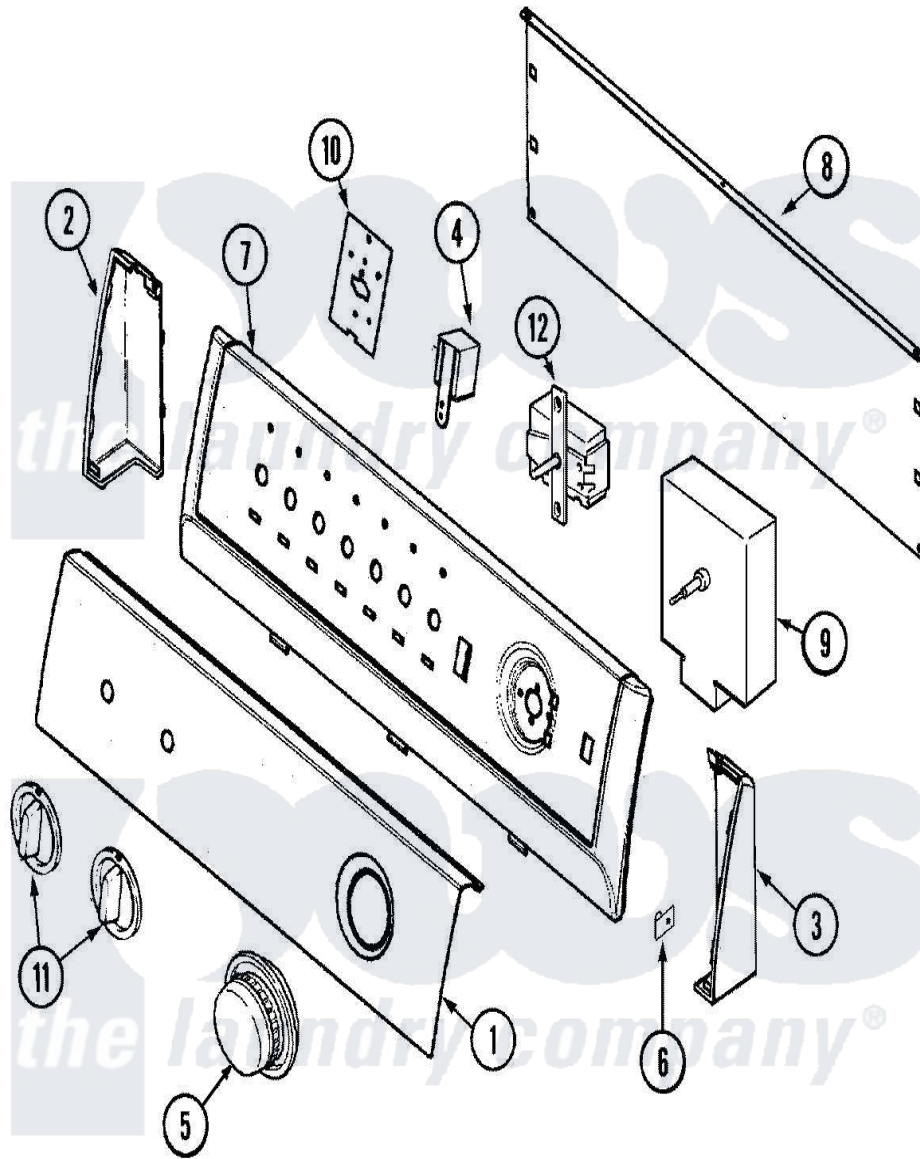

Admiral AYE2250AYW 02 - CONTROL PANEL

Admiral [Residential Admiral AYE2250AYW Dryer Parts](#) Parts Diagram 02 - CONTROL PANEL
 Click on the part number to view part

Item	Original Part Number	Replaced By	Status	Part Description
1	21001631	31001394		Panel, Control
2	21001629	21001546		Endcap, Panel
"	25-3092	90767		Screw, 8A X 3/8 HeX Washer Head Tapping
3	25-3092	90767		Screw, 8A X 3/8 HeX Washer Head Tapping
"	21001636	21001547		Endcap, Panel
4	31001397			Buzzer
5	31001388			Knob/Skirt, Timer
6	25-7851			Speedclip, End Cap To Top
7	21001635	21001552		Frame , Control Panel
8	21001527			Shield, Rear
"	25-3457			Screw, Sems
"	25-3092	90767		Screw, 8A X 3/8 HeX Washer Head Tapping
9	63-6743	31001484		Resistor Assembly
"	53-1810			Timer

10	21001517		Shield, Control
11	21001544		Knob, Selector
12	31001348	31001449	Switch, Selector
NI	31001429		Not Available
			MANUAL, USE & CARE
13	31001460		Not Available
			MANUAL, USE & CARE (SPAN)