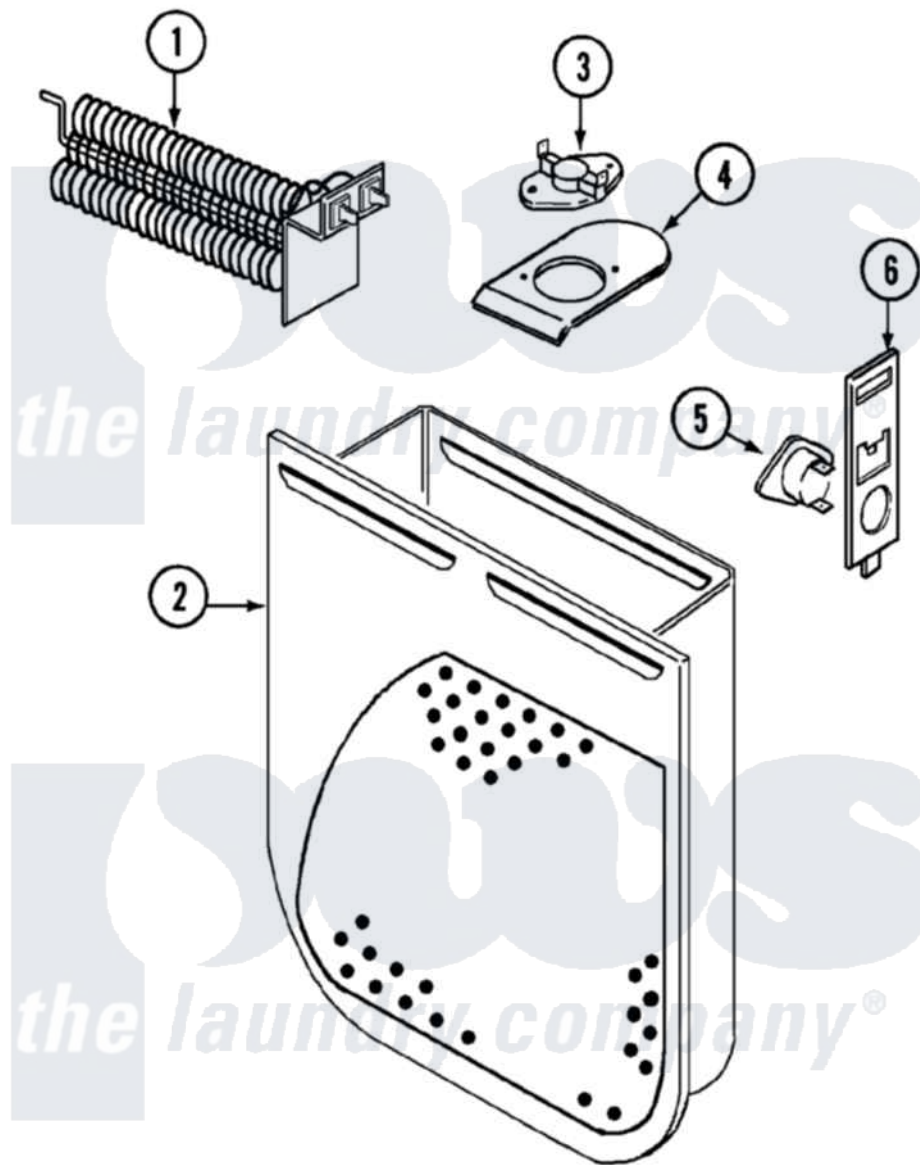

Admiral AYE2250AYW 03 - HEATER

Admiral [Residential Admiral AYE2250AYW Dryer Parts](#) Parts Diagram 03 - HEATER
 Click on the part number to view part

Item	Original Part Number	Replaced By	Status	Part Description
1	53-1641	LA-1044		Element
"	25-7863			Screw
2	53-1232			Heater Housing Assembly
3	53-0771			Thermostat, Hi-Limit
"	25-3083	212951		Screw, No.6-32 X 1/4 Inch
4	53-0285			Bracket, Thermostat
"	25-7741	W10116760		Screw
5	LA-1053			Fuse Kit, Thermal
6	53-1181			Bracket, Thermal Fuse