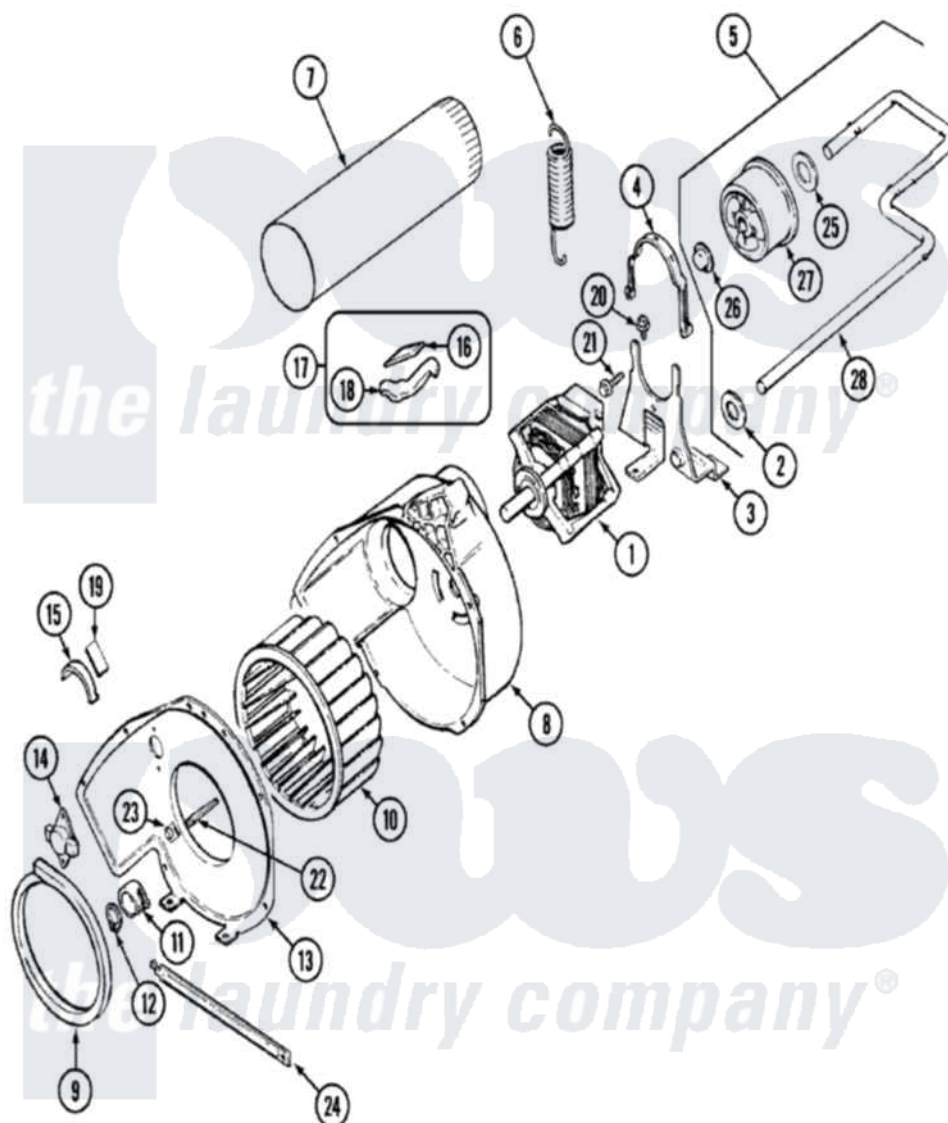

Admiral AYE2250AYW 04 - MOTOR & DRIVE

Admiral Residential Admiral AYE2250AYW Dryer Parts Parts Diagram 04 - MOTOR & DRIVE
 Click on the part number to view part

Item	Original Part Number	Replaced By	Status	Part Description
1	31001316	W10410996		Motor-Drve
"	53-0932	31001535		Pulley, Motor
2	25-7815			Washer
3	25-7732	681414		Screw, 10AB X 1/2
"	53-1932	31001570		Bracket, Motor
4	53-0214	660658		Clamp, Motor Mounting 343481 685441
5	53-2287			Idler Assembly
6	53-2209	31001465		Spring, Idler
7	25-2134	W10116760		Screw
"	53-0134			Duct, Exhaust
8	53-1801			Housing, Blower
9	53-0203	12001324		Duct Kit, Collector
10	31001317			Wheel, Blower
11	25-7823	312967		Clamp, Blower Housing
12	25-7855			Ring, Retaining
13	25-7435	33002917		Screw, No.10-16

"	53-1934		Cover, Blower Housing
14	31001192		Thermostat, Control
"	25-2134	W10116760	Screw
15	53-2273	31001470	Glide, Tumbler
16	53-0724	31001356	Pad, Glide
17	LA-1006		Glide Kit, Tumbler
18	53-2272	31001469	Glide, Tumbler
19	53-1684	31001356	Pad, Glide
20	25-7963	31001571	Screw, 10-24 x 0700 Hxwshrd Ty
21	25-7674		Screw
22	53-1026		Guide, Vane Inlet
23	25-3457		Screw, Sems
24	53-1625		Brace, Tumbler Support
25	25-7815		Washer
26	25-7957		Pushnut
27	53-1628	31001344	Pulley, Idler
28	53-2250	53-2287	Idler Assembly