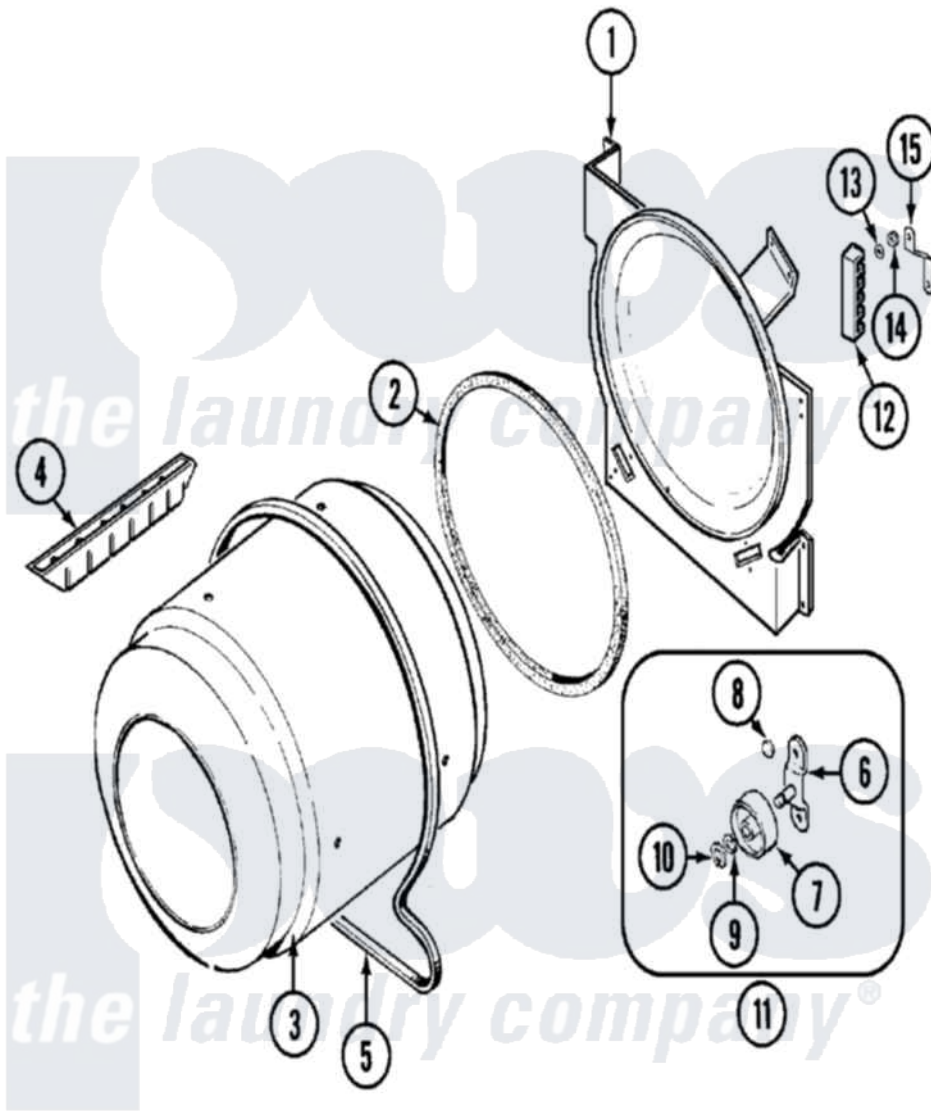

Admiral AYE2250AYW 05 - TUMBLER

Admiral Residential Admiral AYE2250AYW Dryer Parts Parts Diagram 05 - TUMBLER
 Click on the part number to view part

Item	Original Part Number	Replaced By	Status	Part Description
1	25-7733	681414		Screw, 10AB X 1/2
"	LA-1054			Dryer Bulkhead Kit
2	53-0281	31001747		Seal Assembly
3	53-1250			Cylinder
4	25-7759	3196164		Screw
"	Y02100002		Not Available	BAFFLE (WHT)
5	31531589	341241		Belt
6	25-7101	3351614		Screw, Gearcase Cover Mounting
"	53-0197			Support Assembly-Cylinder Rear
7	31001096			Roller
8	25-7813			Spacer
9	25-7814			Washer
10	25-7854			Ring, Retaining
11	LA-1008			Rr Roller Kit
12	53-1518			Block, Terminal

"	25-7952	3400074	Screw
13	25-3122		Washer, Flat
14	25-7808	21001837	Nut, Lock W/Nylon Insert
"	25-0027	112432	Nut
15	53-0965		Not Available STRAP, GROUND