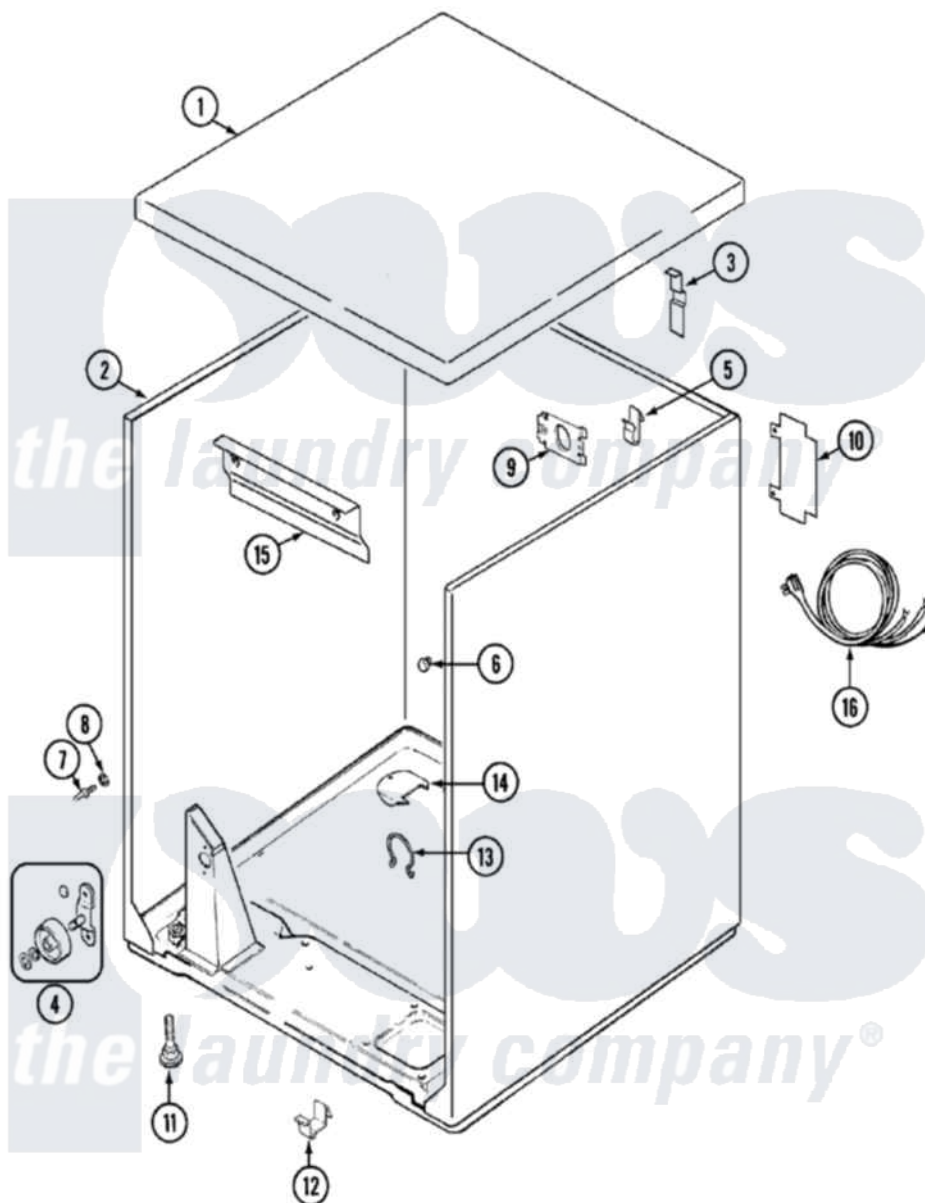

Admiral AYG1000AWW 01 - CABINET

Admiral Residential Admiral AYG1000AWW Dryer Parts Parts Diagram 01 - CABINET
 Click on the part number to view part

Item	Original Part Number	Replaced By	Status	Part Description
1	31001423			Top, Cabinet
2	53-2559	31001714		Cabinet And Base Assembly
3	63-5712			Hinge, Cabinet Top
"	25-3092	90767		Screw, 8A X 3/8 HeX Washer Head Tapping
4	LA-1007	12002126		Reinforcement Brace/Glide Kit
"	LA-1008			Rr Roller Kit
5	25-3034			Clip, Wiring
6	33-2653			Bumper, Cabinet
7	53-0643			Pin, Locator
8	53-0200			Sleeve, Locator Pin
"	25-0224	3400029		Nut, Adapter Plate
9	25-7828	489483		Screw 10-32 X 1/2
"	53-0135		Not Available	SUPPORT, POWER CORD
10	53-0284			Cover, Terminal
"	25-7857	90767		Screw, 8A X 3/8 HeX Washer Head Tapping

11	63-5519	Not Available	LEG, LEVELING
12	53-0120		Clip, Front Panel
13	25-7027	16515	Clip
14	53-1921		Shield, Wiring
"	25-7741	W10116760	Screw
16	63-6259	31001547	Cord, Power