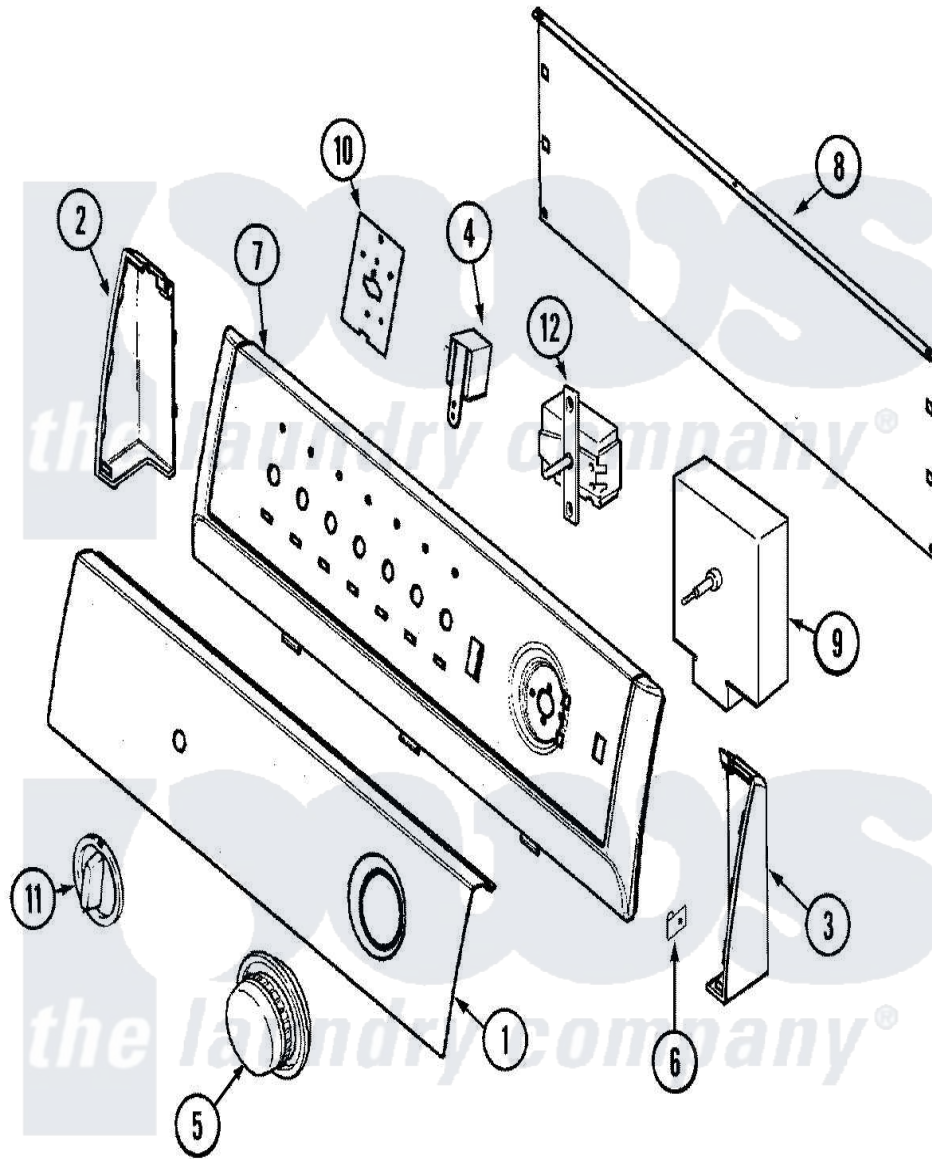

Admiral AYG1000AWW 02 - CONTROL PANEL

Admiral [Residential Admiral AYG1000AWW Dryer Parts](#) Parts Diagram 02 - CONTROL PANEL
 Click on the part number to view part

Item	Original Part Number	Replaced By	Status	Part Description
1	31001420			Panel, Control
2	21001546			Endcap, Panel
"	25-3092	90767		Screw, 8A X 3/8 HeX Washer Head Tapping
3	21001547			Endcap, Panel
"	25-3092	90767		Screw, 8A X 3/8 HeX Washer Head Tapping
4	53-1639			Buzzer Assembly
5	31001388			Knob/Skirt, Timer
6	25-7851			Speedclip, End Cap To Top
7	21001552			Frame , Control Panel
8	25-3457			Screw, Sems
"	21001527			Shield, Rear
"	25-3092	90767		Screw, 8A X 3/8 HeX Washer Head Tapping
9	25-3092	90767		Screw, 8A X 3/8 HeX Washer Head Tapping
"	53-1810			Timer

10	53-2504	31001193	Pad, Shield
"	31001193		Pad, Shield
"	21001517		Shield, Control
11	21001544		Knob, Selector
12	31001348	31001449	Switch, Selector
"	25-3092	90767	Screw, 8A X 3/8 HeX Washer Head Tapping
NI	21001419	Not Available	MANUAL, LAUNDERING TIPS
13	31001425	Not Available	MANUAL, USE & CARE
"	31001459	Not Available	MANUAL, USE & CARE (SPAN)
NI	31001489		Harness, Wire