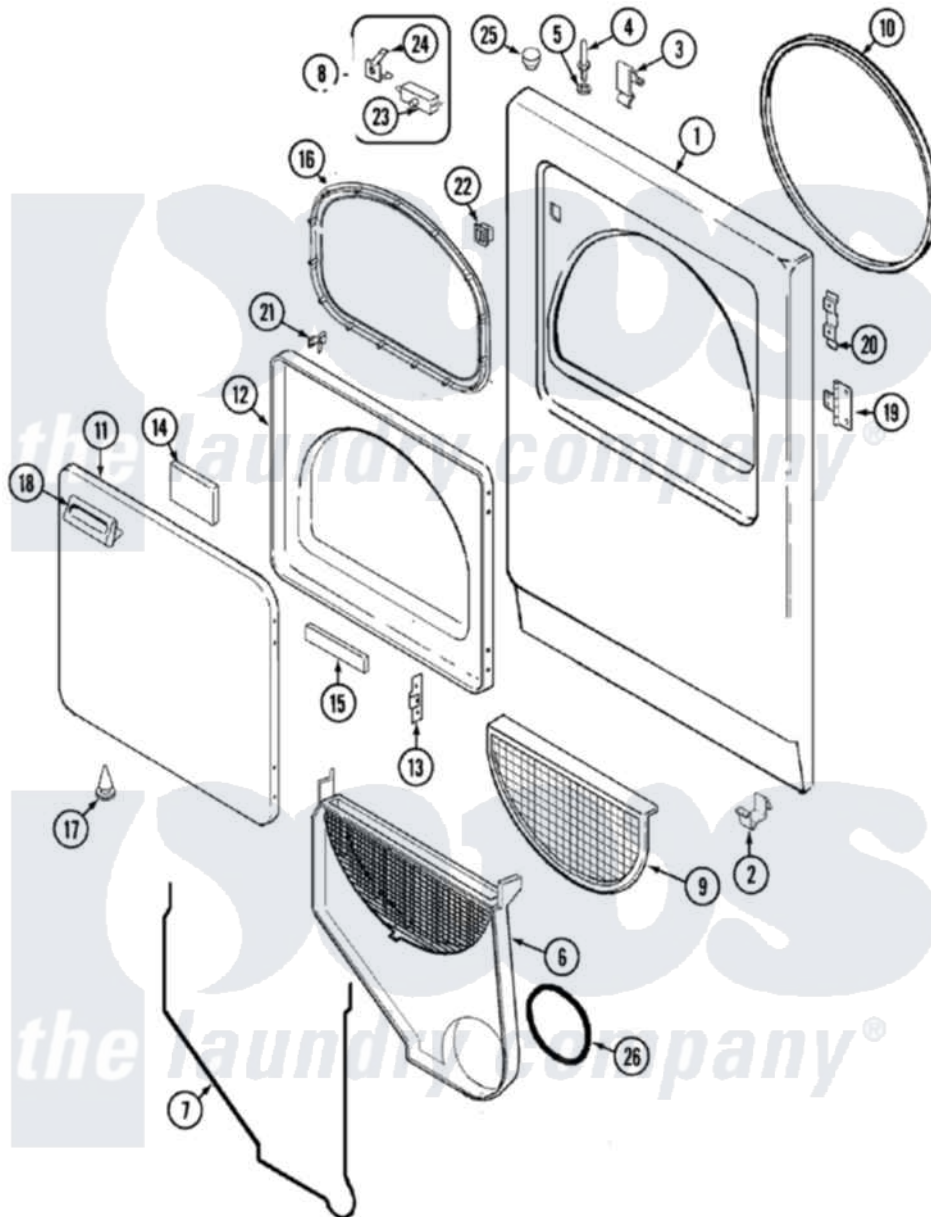

# Admiral AYG1000AWW 03 - DOOR

Admiral Residential Admiral AYG1000AWW Dryer Parts Parts Diagram 03 - DOOR  
 Click on the part number to view part

Item	Original Part Number	Replaced By	Status	Part Description
1	53-0726	<a href="#">31001771</a>		Panel, Front
2	<a href="#">53-0120</a>			Clip, Front Panel
3	<a href="#">25-7220</a>			Clip, Cabinet Top
4	<a href="#">53-0643</a>			Pin, Locator
5	25-0224	<a href="#">3400029</a>		Nut, Adapter Plate
"	<a href="#">53-0200</a>			Sleeve, Locator Pin
6	<a href="#">12001324</a>			Duct Kit, Collector
"	25-7810	<a href="#">415013-35</a>		Screw
7	<a href="#">53-0204</a>			Seal
8	<a href="#">LA-1005</a>			Switch Kit
9	<a href="#">53-0918</a>			Filter, Lint
10	53-0281	<a href="#">31001747</a>		Seal Assembly
11	<a href="#">53-0154</a>			Panel, Outer Door
"	25-7770	<a href="#">3196169</a>		Screw, Element
12	53-0912		Not Available	PANEL, INNER DOOR (WHT)
13	<a href="#">53-0119</a>			Clip, Hinge

14	<a href="#">53-1490</a>		Door Pad
15	<a href="#">53-1491</a>		Door Pad
16	53-0648	<a href="#">31001529</a>	Seal, Door
17	<a href="#">25-7889</a>		Plug Button
18	<a href="#">53-0927</a>		Handle, Door
"	25-7810	<a href="#">415013-35</a>	Screw
19	<a href="#">53-1492</a>		Hinge, Dryer Door
"	<a href="#">25-7809</a>		Screw, No.6-20 1/2 Flthd Torx
20	53-0121	Not Available	TWIN NUT
21	<a href="#">LA-1003</a>		Door Catch Kit
"	53-2364	<a href="#">LA-1003</a>	Door Catch Kit
22	53-0187	<a href="#">LA-1003</a>	Door Catch Kit
23	53-0147	<a href="#">53-0148</a>	Switch, Door
24	63-5990	<a href="#">31001319</a>	Clip, Switch
25	<a href="#">33-2653</a>		Bumper, Cabinet
26	53-0203	<a href="#">12001324</a>	Duct Kit, Collector