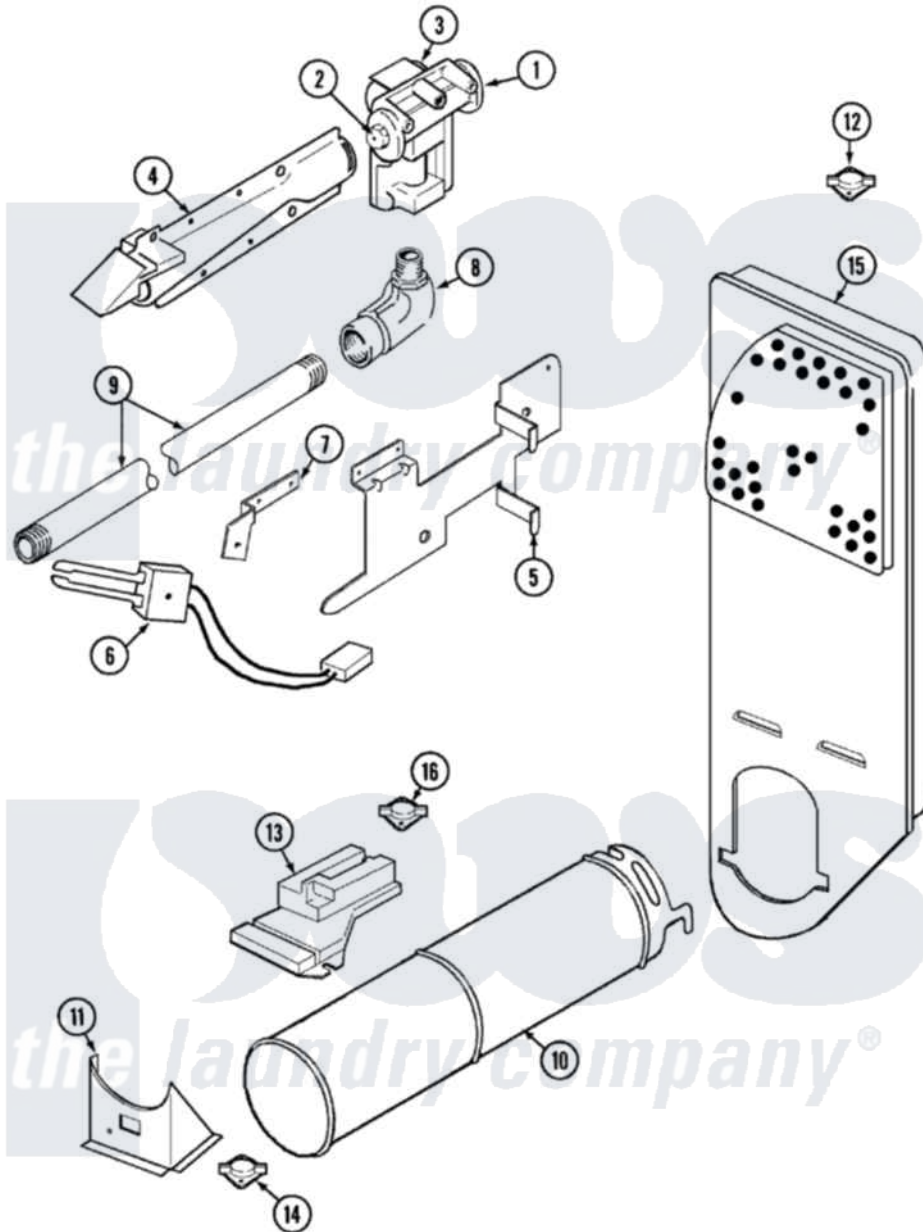

Admiral AYG1000AWW 04 - GAS CARRYING

Admiral Residential Admiral AYG1000AWW Dryer Parts Parts Diagram 04 - GAS CARRYING
 Click on the part number to view part

Item	Original Part Number	Replaced By	Status	Part Description
1	60-6846			Union Nut
"	31001368		Not Available	TAIL PIECE
"	31001485			Valve, Gas
2	63-3570			Burner Orifice
3	63-6615	279834		Coil-Valve
"	63-6614	279834		Coil-Valve
4	63-6682	31001784		Burner
5	53-0140			Mtg Bracket
"	25-3034			Clip, Wiring
"	25-7741	W10116760		Screw
6	25-7744	8281196		Screw
"	53-0689	31001556		Igniter
7	25-2134	W10116760		Screw
"	53-0686		Not Available	BRACKET
8	33001842	3406051		Elbow Union Assembly
9	53-2362	31001777		Main Gas L

10	25-7741	W10116760	Screw
"	53-1884		Housing, Heater
11	25-3092	90767	Screw, 8A X 3/8 HeX Washer Head Tapping
"	53-2363		Support, Heater Housing
12	53-1096	LA-1053	Fuse Kit, Thermal
"	25-0168		Screw
13	63-5013	338906	Radiant, Sensor
"	25-2134	W10116760	Screw
14	LA-1053		Fuse Kit, Thermal
"	25-0168		Screw
15	53-1706		Inlet Air Duct Assembly
"	25-7741	W10116760	Screw
16	53-1096	LA-1053	Fuse Kit, Thermal
NI	12001031		Conversion Kit
17	63-6766		Conversion Kit