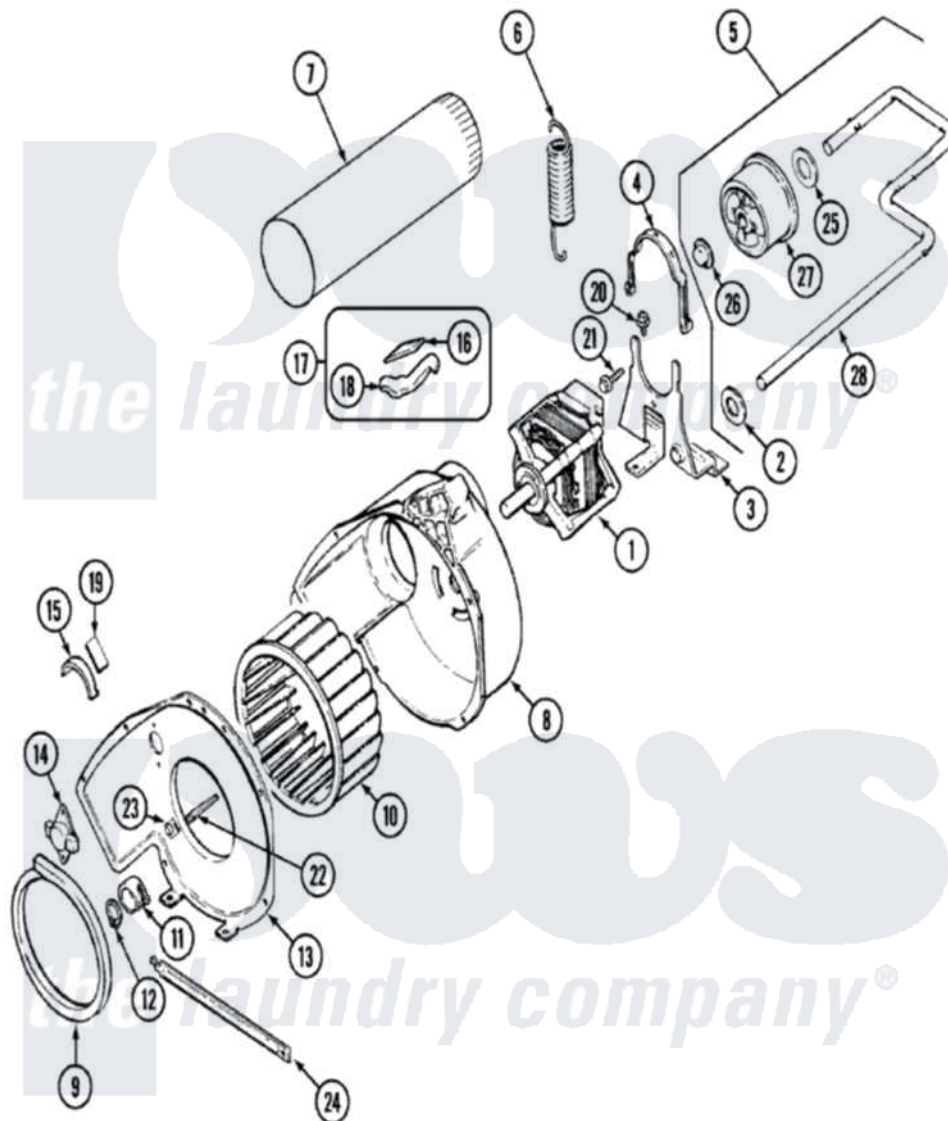

Admiral AYG1000AWW 05 - MOTOR & DRIVE

Admiral [Residential Admiral AYG1000AWW Dryer Parts](#) Parts Diagram 05 - MOTOR & DRIVE
 Click on the part number to view part

Item	Original Part Number	Replaced By	Status	Part Description
1	31001316	W10410996		Motor-Drve
"	53-0932	31001535		Pulley, Motor
2	25-7815			Washer
3	25-7732	681414		Screw, 10AB X 1/2
"	53-1932	31001570		Bracket, Motor
4	53-0214	660658		Clamp, Motor Mounting 343481 685441
5	53-2287			Idler Assembly
6	53-2209	31001465		Spring, Idler
7	25-2134	W10116760		Screw
"	53-0134			Duct, Exhaust
8	53-1801			Housing, Blower
9	53-0203	12001324		Duct Kit, Collector
10	31001317			Wheel, Blower
11	25-7823	312967		Clamp, Blower Housing
12	25-7855			Ring, Retaining
13	25-7435	33002917		Screw, No.10-16

"	53-1934		Cover, Blower Housing
14	31001088		Thermostat, Control
"	25-2134	W10116760	Screw
15	53-2273	31001470	Glide, Tumbler
16	53-0724	31001356	Pad, Glide
17	LA-1006		Glide Kit, Tumbler
18	53-2272	31001469	Glide, Tumbler
19	53-1684	31001356	Pad, Glide
20	25-7963	31001571	Screw, 10-24 x 0700 Hxwshrd Ty
21	25-7674		Screw
22	53-1026		Guide, Vane Inlet
23	25-3457		Screw, Sems
24	53-1625		Brace, Tumbler Support
25	25-7815		Washer
26	25-7957		Pushnut
27	53-1628	31001344	Pulley, Idler
28	53-2250	53-2287	Idler Assembly