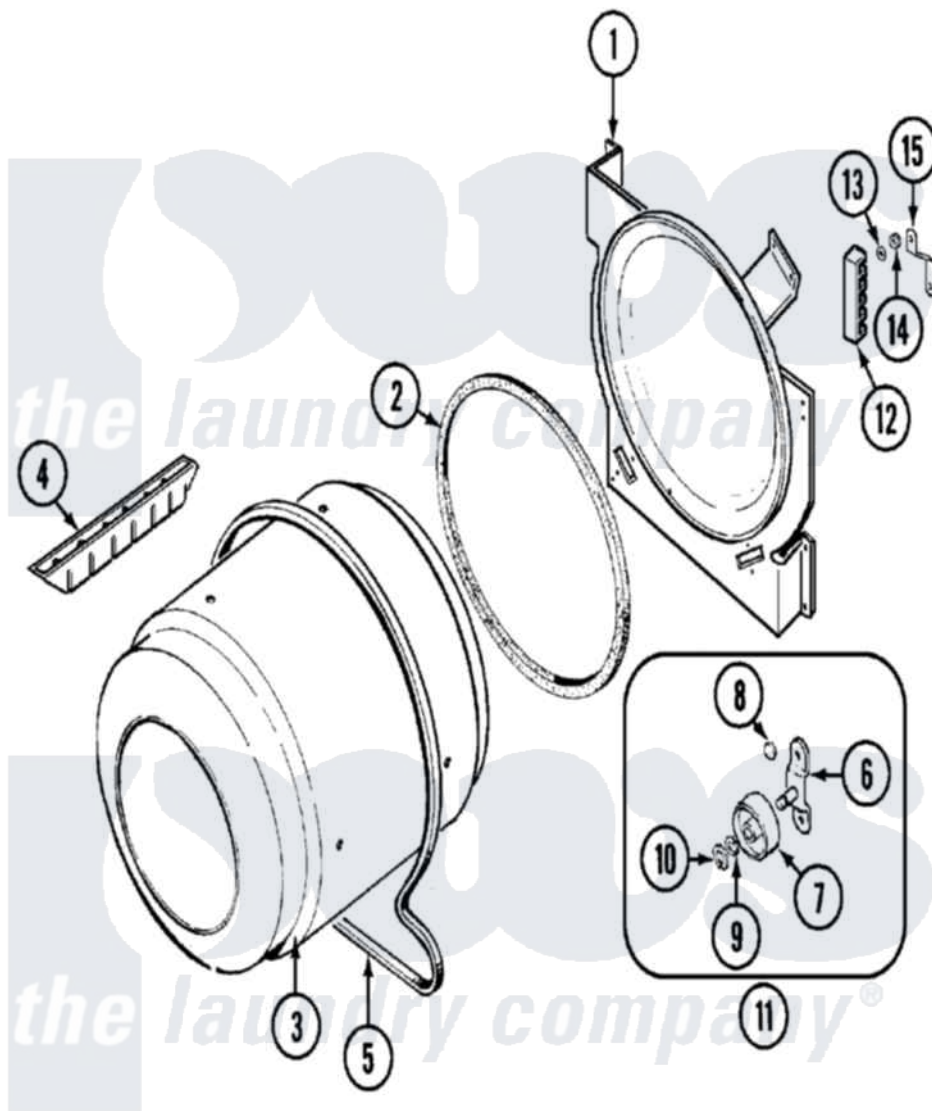

Admiral AYG1000AWW 06 - TUMBLER

Admiral [Residential Admiral AYG1000AWW Dryer Parts](#) Parts Diagram 06 - TUMBLER
 Click on the part number to view part

Item	Original Part Number	Replaced By	Status	Part Description
1	LA-1054			Dryer Bulkhead Kit
"	25-7733	681414		Screw, 10AB X 1/2
2	53-0281	31001747		Seal Assembly
3	53-1250			Cylinder
4	25-7759	3196164		Screw
"	Y02100002		Not Available	BAFFLE (WHT)
5	31531589	341241		Belt
6	53-0197			Support Assembly-Cylinder Rear
"	25-7101	3351614		Screw, Gearcase Cover Mounting
7	31001096			Roller
8	25-7813			Spacer
9	25-7814			Washer
10	25-7854			Ring, Retaining
11	LA-1008			Rr Roller Kit