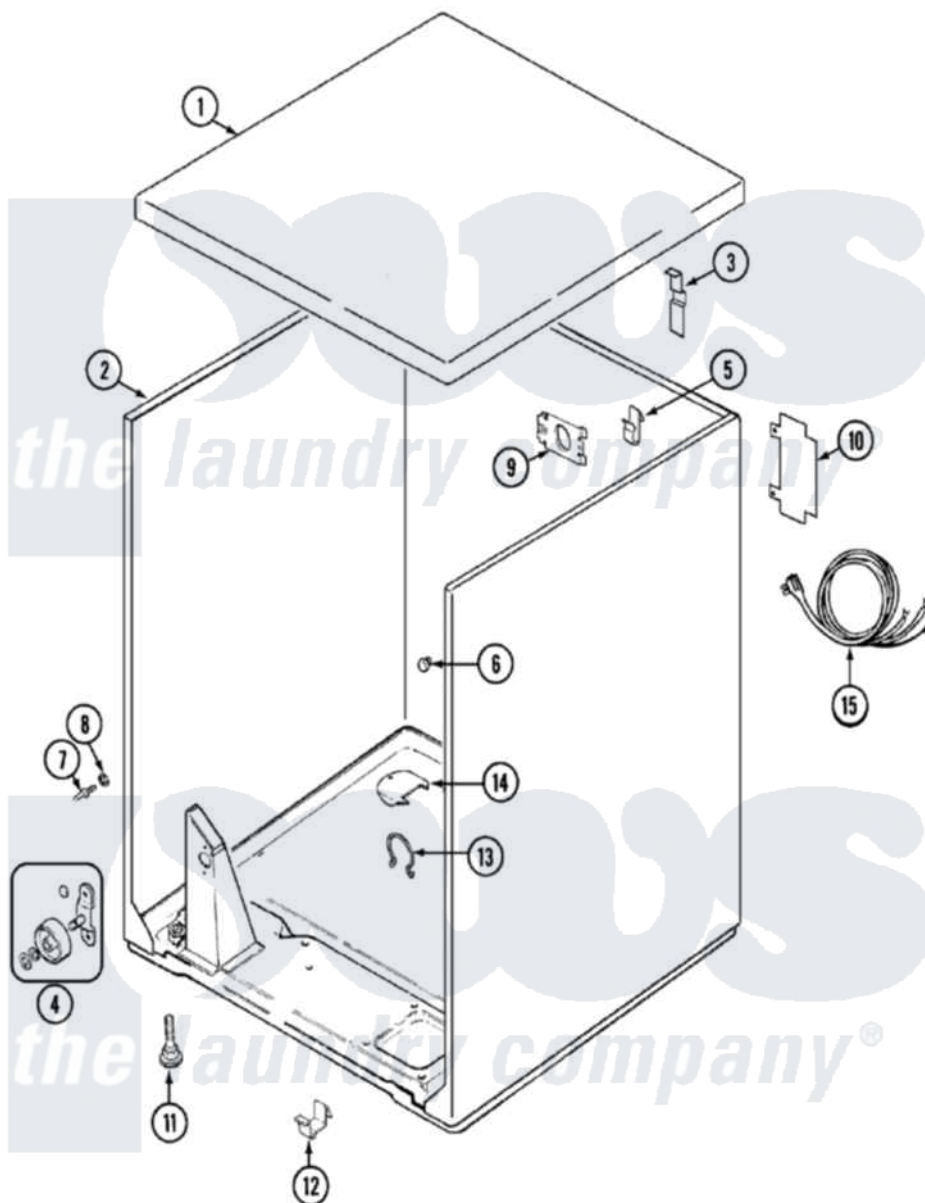

Admiral AYG1200AWW 01 - CABINET

Admiral Residential Admiral AYG1200AWW Dryer Parts Parts Diagram 01 - CABINET
 Click on the part number to view part

Item	Original Part Number	Replaced By	Status	Part Description
1	31001423			Top, Cabinet
2	53-2559	31001714		Cabinet And Base Assembly
3	63-5712			Hinge, Cabinet Top
"	25-3092	90767		Screw, 8A X 3/8 HeX Washer Head Tapping
4	LA-1007	12002126		Reinforcement Brace/Glide Kit
"	LA-1008			Rr Roller Kit
5	25-3034			Clip, Wiring
6	33-2653			Bumper, Cabinet
7	53-0643			Pin, Locator
8	53-0200			Sleeve, Locator Pin
"	25-0224	3400029		Nut, Adapter Plate
9	25-7828	489483		Screw 10-32 X 1/2
"	53-0135		Not Available	SUPPORT, POWER CORD
10	53-0284			Cover, Terminal
"	25-7857	90767		Screw, 8A X 3/8 HeX Washer Head Tapping

11	63-5519	Not Available	LEG, LEVELING
12	53-0120		Clip, Front Panel
13	25-7027	16515	Clip
14	53-1921		Shield, Wiring
"	25-7741	W10116760	Screw
15	63-6259	31001547	Cord, Power