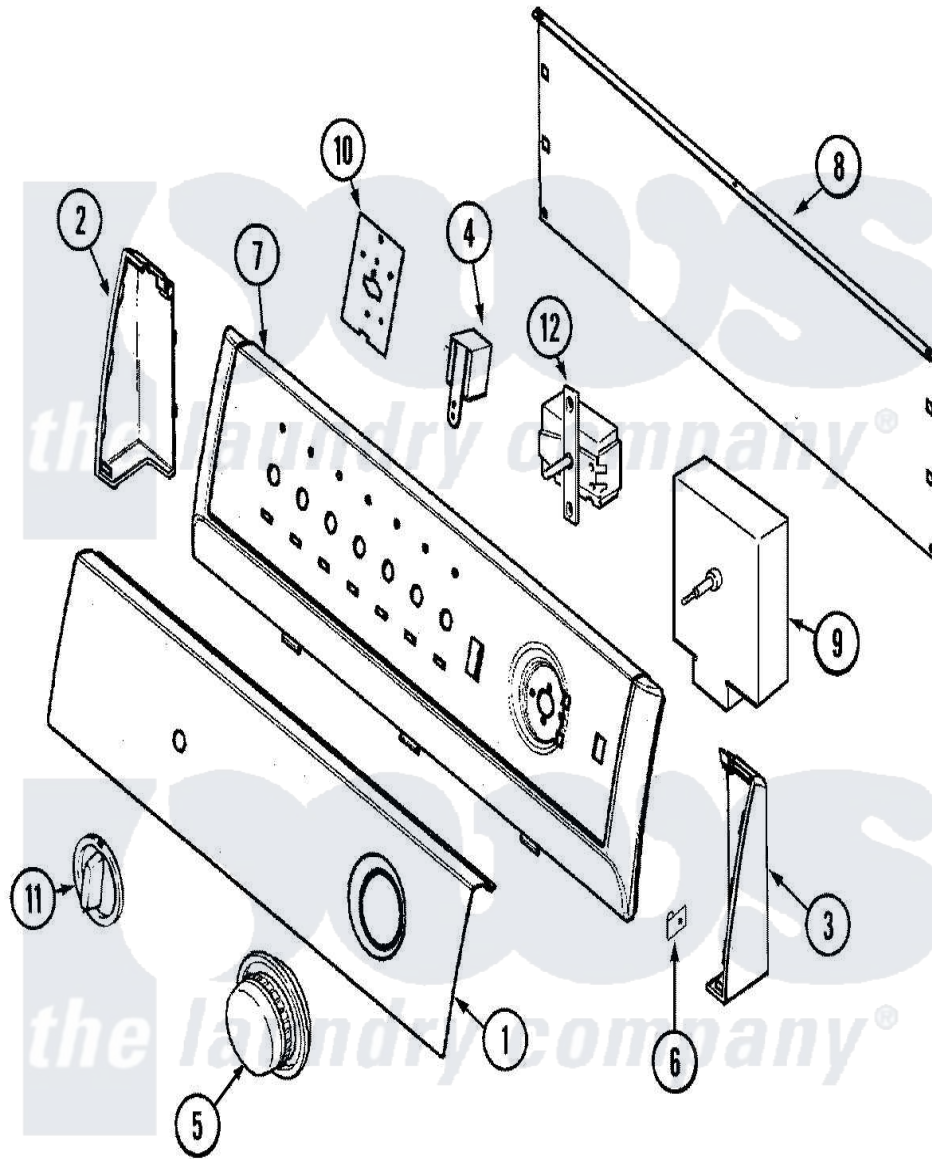

Admiral AYG1200AWW 02 - CONTROL PANEL

Admiral [Residential Admiral AYG1200AWW Dryer Parts](#) Parts Diagram 02 - CONTROL PANEL
 Click on the part number to view part

Item	Original Part Number	Replaced By	Status	Part Description
1	31001442	31001391		Panel, Control
2	21001546			Endcap, Panel
"	25-3092	90767		Screw, 8A X 3/8 HeX Washer Head Tapping
3	21001547			Endcap, Panel
"	25-3092	90767		Screw, 8A X 3/8 HeX Washer Head Tapping
4	53-1639			Buzzer Assembly
5	31001388			Knob/Skirt, Timer
6	25-7851			Speedclip, End Cap To Top
7	21001552			Frame , Control Panel
8	25-3092	90767		Screw, 8A X 3/8 HeX Washer Head Tapping
"	21001527			Shield, Rear
"	25-3457			Screw, Sems
9	25-3092	90767		Screw, 8A X 3/8 HeX Washer Head Tapping
"	53-1810			Timer

10	53-2504	31001193	Pad, Shield
"	31001193		Pad, Shield
"	21001517		Shield, Control
11	21001544		Knob, Selector
12	31001409	31001446	Switch, Heat
"	25-3092	90767	Screw, 8A X 3/8 HeX Washer Head Tapping
NI	16000327	Not Available	GUIDE, QUICK REF. - MAYTAG
13	31001454	Not Available	MANUAL, USE & CARE
"	31001455	Not Available	MANUAL, USE & CARE (SPANISH)
"	21001419	Not Available	MANUAL, LAUNDERING TIPS