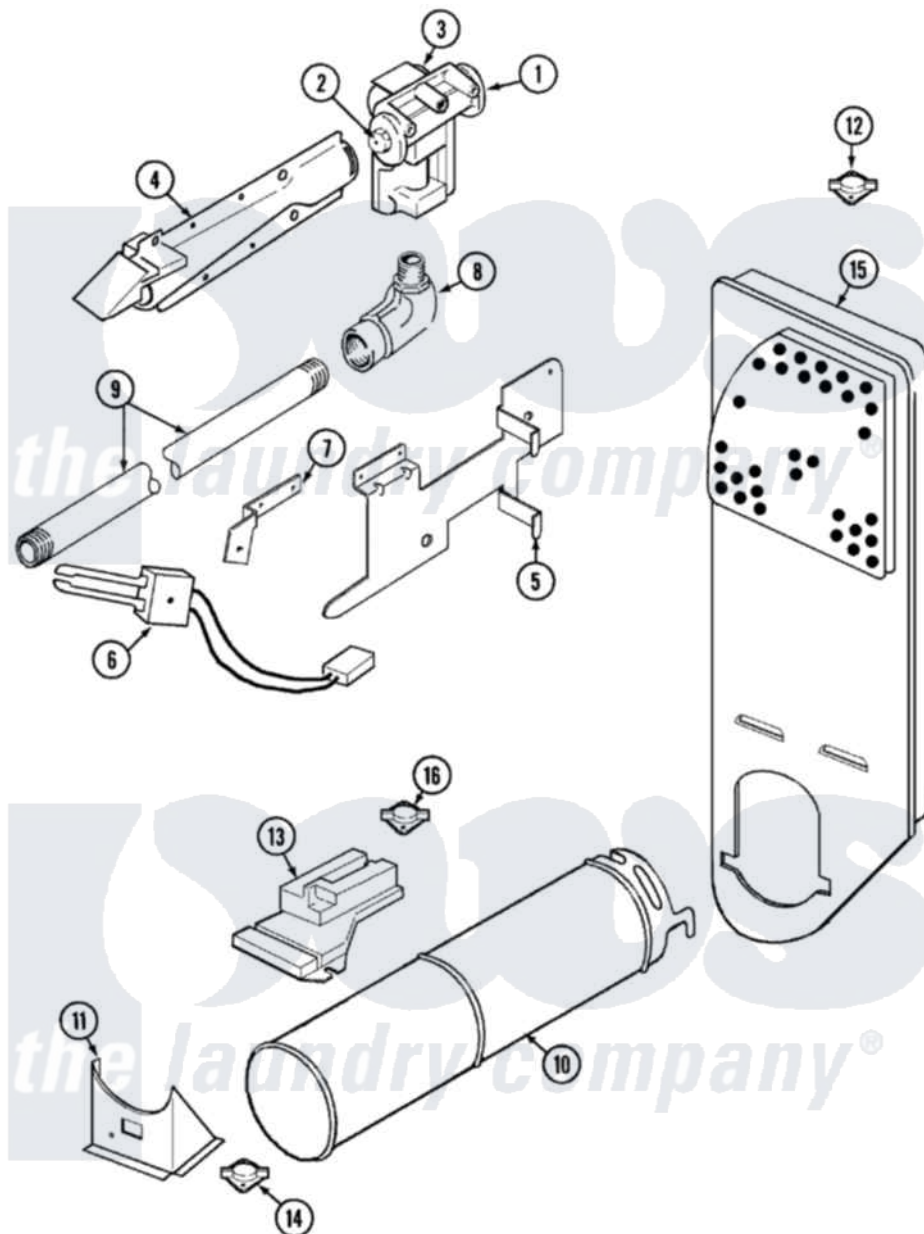

Admiral AYG1200AWW 03 - GAS CARRYING

Admiral Residential Admiral AYG1200AWW Dryer Parts Parts Diagram 03 - GAS CARRYING
 Click on the part number to view part

Item	Original Part Number	Replaced By	Status	Part Description
1	60-6846			Union Nut
"	31001368		Not Available	TAIL PIECE
"	31001485			Valve, Gas
2	63-3570			Burner Orifice
3	63-6615	279834		Coil-Valve
"	63-6614	279834		Coil-Valve
4	63-6682	31001784		Burner
5	53-0140			Mtg Bracket
"	25-3034			Clip, Wiring
"	25-7741	W10116760		Screw
6	25-7744	8281196		Screw
"	53-0689	31001556		Igniter
7	25-2134	W10116760		Screw
"	53-0686		Not Available	BRACKET
8	33001842	3406051		Elbow Union Assembly
9	53-2362	31001777		Main Gas L

10	25-7741	W10116760	Screw
"	53-1884		Housing, Heater
11	25-3092	90767	Screw, 8A X 3/8 HeX Washer Head Tapping
"	53-2363		Support, Heater Housing
12	53-1096	LA-1053	Fuse Kit, Thermal
"	25-0168		Screw
13	63-5013	338906	Radiant, Sensor
"	25-2134	W10116760	Screw
14	LA-1053		Fuse Kit, Thermal
"	25-0168		Screw
15	53-1706		Inlet Air Duct Assembly
"	25-7741	W10116760	Screw
16	53-1096	LA-1053	Fuse Kit, Thermal
NI	12001031		Conversion Kit
17	63-6766		Conversion Kit