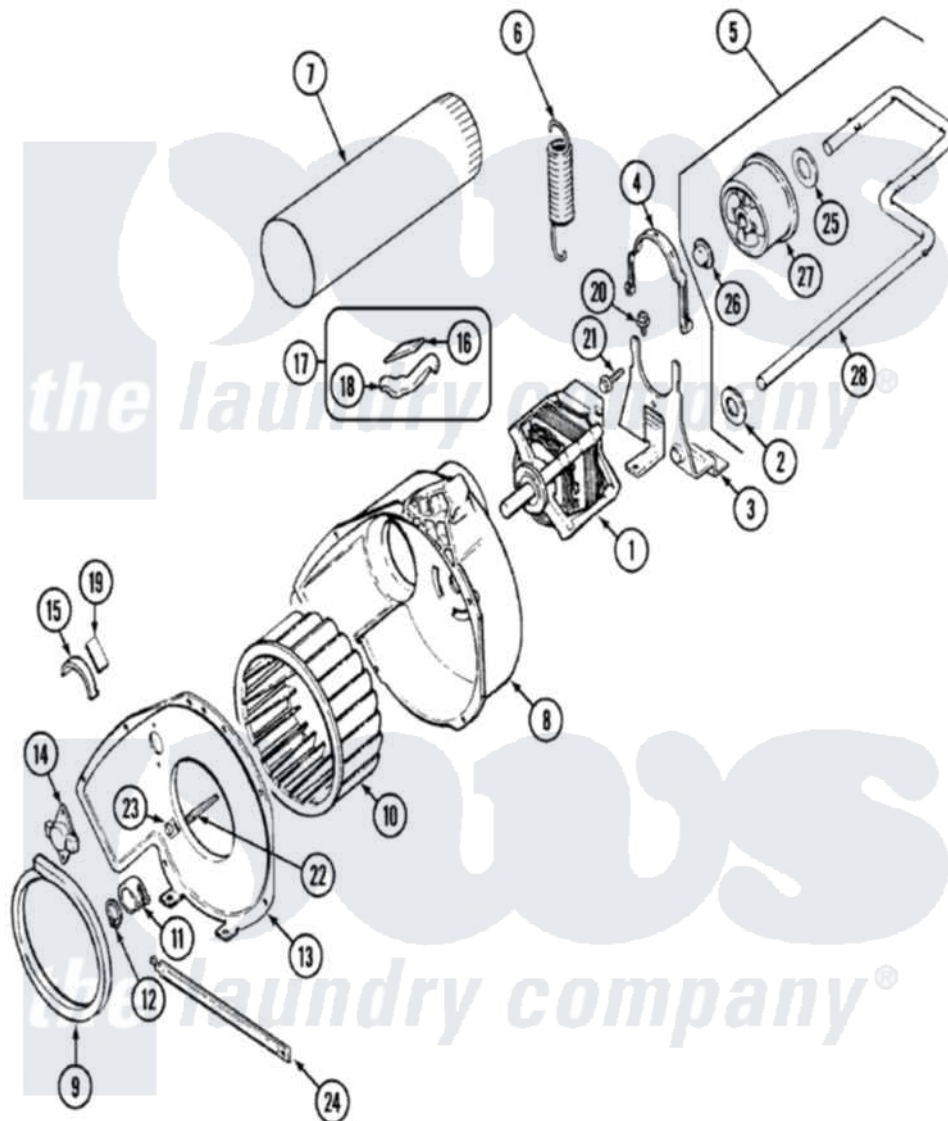

Admiral AYG1200AWW 04 - MOTOR & DRIVE

Admiral [Residential Admiral AYG1200AWW Dryer Parts](#) Parts Diagram 04 - MOTOR & DRIVE
 Click on the part number to view part

Item	Original Part Number	Replaced By	Status	Part Description
1	31001316	W10410996		Motor-Drive
"	53-0932	31001535		Pulley, Motor
2	25-7815			Washer
3	25-7732	681414		Screw, 10AB X 1/2
"	53-1932	31001570		Bracket, Motor
4	53-0214	660658		Clamp, Motor Mounting 343481 685441
5	53-2287			Idler Assembly
6	53-2209	31001465		Spring, Idler
7	53-0134			Duct, Exhaust
"	25-2134	W10116760		Screw
8	53-1801			Housing, Blower
9	53-0203	12001324		Duct Kit, Collector
10	31001317			Wheel, Blower
11	25-7823	312967		Clamp, Blower Housing
12	25-7855			Ring, Retaining
13	25-7435	33002917		Screw, No.10-16

"	53-1934		Cover, Blower Housing
14	25-2134	W10116760	Screw
"	53-1107		Thermostat, Control
15	53-2273	31001470	Glide, Tumbler
16	53-0724	31001356	Pad, Glide
17	LA-1006		Glide Kit, Tumbler
18	53-2272	31001469	Glide, Tumbler
19	53-1684	31001356	Pad, Glide
20	25-7963	31001571	Screw, 10-24 x 0700 Hxwshrd Ty
21	25-7674		Screw
22	53-1026		Guide, Vane Inlet
23	25-3457		Screw, Sems
24	53-1625		Brace, Tumbler Support
25	25-7815		Washer
26	25-7957		Pushnut
27	53-1628	31001344	Pulley, Idler
28	53-2250	53-2287	Idler Assembly