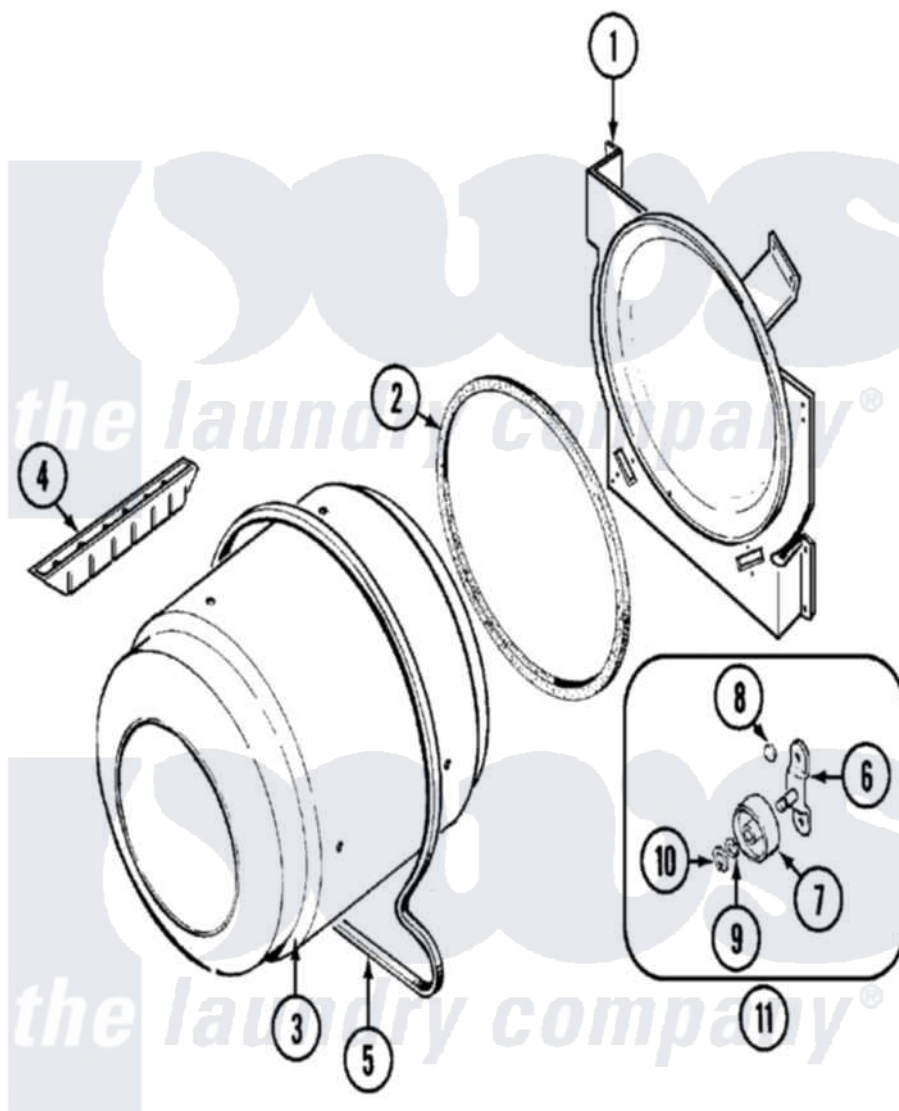

# Admiral AYG1200AWW 05 - TUMBLER

Admiral Residential Admiral AYG1200AWW Dryer Parts Parts Diagram 05 - TUMBLER  
 Click on the part number to view part

Item	Original Part Number	Replaced By	Status	Part Description
1	<a href="#">LA-1054</a>			Dryer Bulkhead Kit
"	25-7733	<a href="#">681414</a>		Screw, 10AB X 1/2
2	53-0281	<a href="#">31001747</a>		Seal Assembly
3	<a href="#">53-1250</a>			Cylinder
4	25-7759	<a href="#">3196164</a>		Screw
"	Y02100002		Not Available	BAFFLE (WHT)
5	31531589	<a href="#">341241</a>		Belt
6	<a href="#">53-0197</a>			Support Assembly-Cylinder Rear
"	25-7101	<a href="#">3351614</a>		Screw, Gearcase Cover Mounting
7	<a href="#">31001096</a>			Roller
8	<a href="#">25-7813</a>			Spacer
9	<a href="#">25-7814</a>			Washer
10	<a href="#">25-7854</a>			Ring, Retaining
11	<a href="#">LA-1008</a>			Rr Roller Kit