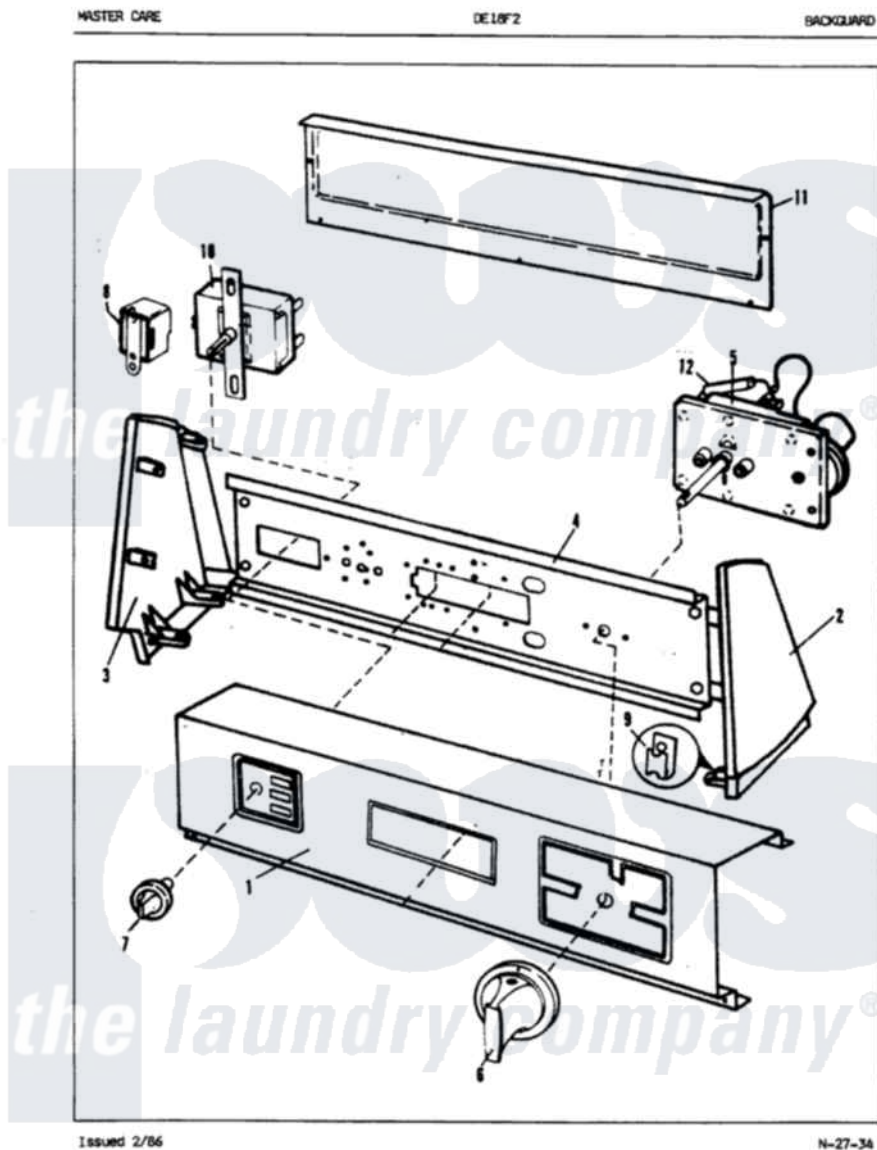

Admiral DE18F2AM 01 - CONTROL PANEL (REV. J)

Admiral Residential Admiral DE18F2AM Dryer Parts Parts Diagram 01 - CONTROL PANEL (REV. J)
 Click on the part number to view part

Item	Original Part Number	Replaced By	Status	Part Description
1	53-1015		Not Available	CONTROL PANEL
"	53-0824		Not Available	CONTROL PANEL
"	25-7702			Speedclip, End Cap To Control Panel
"	25-7793			Screw
2	53-0265			LH Endcap
3	53-0280		Not Available	TRIM, END CAP (LT)
"	25-7760			Screw
"	53-0279		Not Available	TRIM, END CAP (RT)
"	53-0264			RH Endcap
4	53-0365	53-1676		Shield, Control
"	25-7702			Speedclip, End Cap To Control Panel
"	25-3092	90767		Screw, 8A X 3/8 HeX Washer Head Tapping
5	53-0379		Not Available	TIMER
"	W10124350		Not Available	NOT REQUIRED PART OR SEE NOTE

"	25-0088	489483		Screw 10-32 X 1/2
6	25-6044			Set Screw
"	53-0472		Not Available	TIMER KNOB
7	35-0316	21001283		Knob, Selector----Piq
8	25-3092	90767		Screw, 8A X 3/8 HeX Washer Head Tapping
"	63-6731	53-1639		Buzzer Assembly
9	25-7702			Speedclip, End Cap To Control Panel
10	25-3092	90767		Screw, 8A X 3/8 HeX Washer Head Tapping
"	53-0456			Switch, Selector
11	34-9487		Not Available	PLATE, REINFORCEMENT
"	25-3092	90767		Screw, 8A X 3/8 HeX Washer Head Tapping
"	25-7697	25-2219		Screw
"	25-7852			Speedclip, Rr Shld To End Cap
"	53-0268	21001460		Shield, Rear
"	25-7851			Speedclip, End Cap To Top