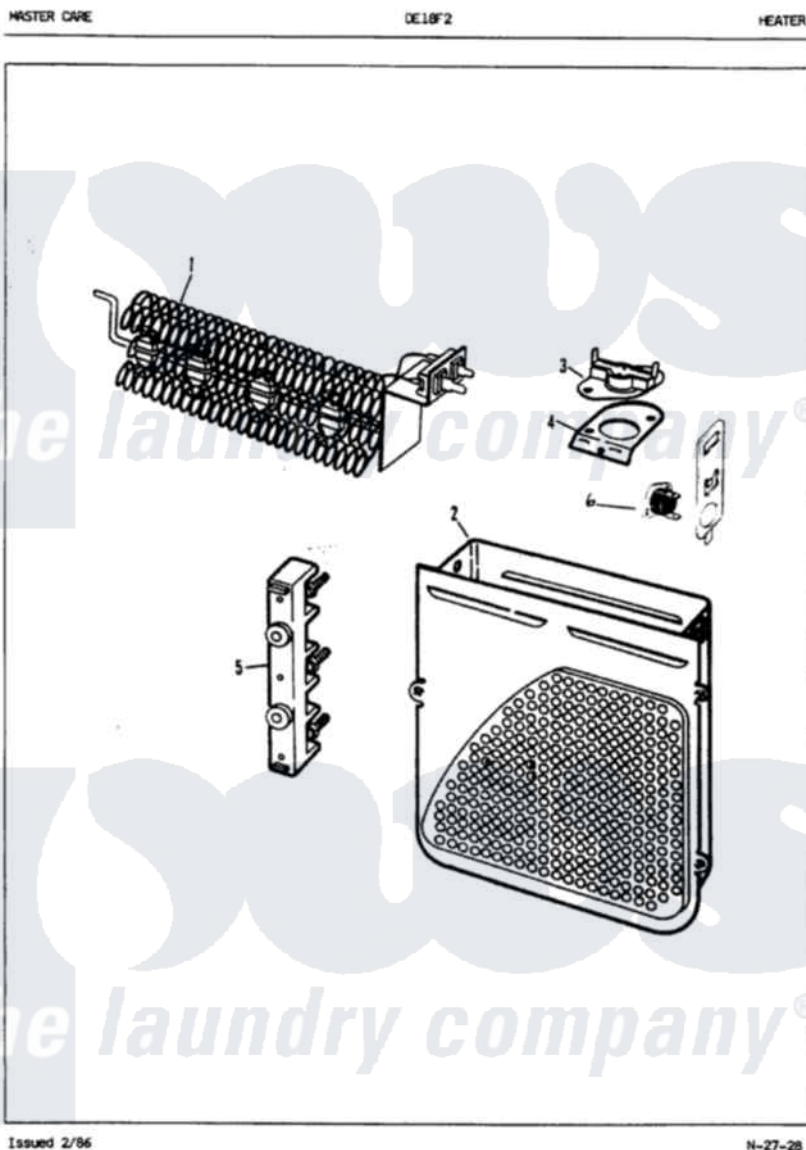

# Admiral DE18F2AM 03 - HEATER (REV. J)

Admiral [Residential Admiral DE18F2AM Dryer Parts](#) Parts Diagram 03 - HEATER (REV. J)  
 Click on the part number to view part

Item	Original Part Number	Replaced By	Status	Part Description
1	<a href="#">25-7863</a>			Screw
"	53-0919	<a href="#">LA-1044</a>		Element
2	25-7819	<a href="#">M0217225</a>		Screw
"	<a href="#">53-1232</a>			Heater Housing Assembly
"	<a href="#">53-0191</a>			Heater Housing Assembly
3	53-0306	<a href="#">53-0771</a>		Thermostat, Hi-Limit
"	25-3083	<a href="#">212951</a>		Screw, No.6-32 X 1/4 Inch
4	<a href="#">53-0285</a>			Bracket, Thermostat
"	<a href="#">53-1181</a>			Bracket, Thermal Fuse
"	25-7741	<a href="#">W10116760</a>		Screw
5	25-0027	<a href="#">112432</a>		Nut
"	25-7803	<a href="#">3400074</a>		Screw
"	25-6124		Not Available	NUT
"	25-3123		Not Available	WASHER, CUP
"	<a href="#">25-3122</a>			Washer, Flat
"	53-0166	<a href="#">53-1518</a>		Block, Terminal