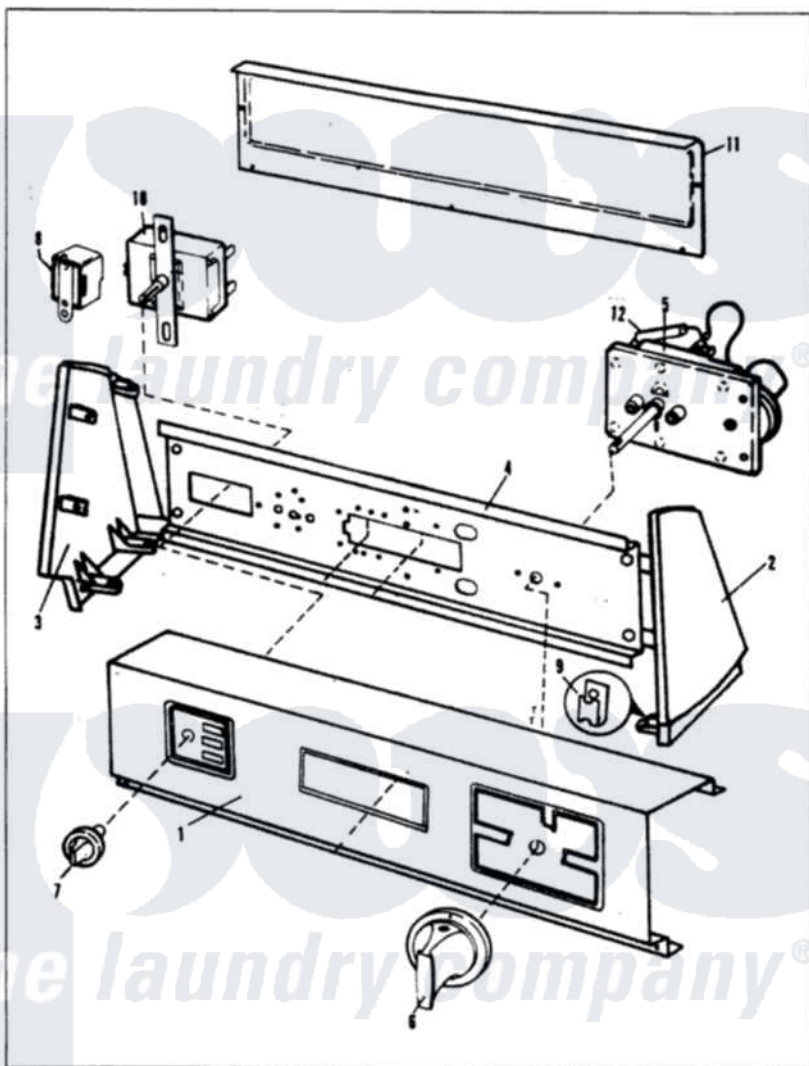

Admiral DE18F2HW 01 - CONTROL PANEL (REV. J)

MASTER CASE DE18F2 BACKGUARD

Issued 2/86

N-27-34

Admiral Residential Admiral DE18F2HW Dryer Parts Parts Diagram 01 - CONTROL PANEL (REV. J)

Click on the part number to view part

Item	Original Part Number	Replaced By	Status	Part Description
1	53-1015		Not Available	CONTROL PANEL
"	53-0824		Not Available	CONTROL PANEL
"	25-7702			Speedclip, End Cap To Control Panel
"	25-7793			Screw
2	53-0265			LH Endcap
3	53-0280		Not Available	TRIM, END CAP (LT)
"	25-7760			Screw
"	53-0279		Not Available	TRIM, END CAP (RT)
"	53-0264			RH Endcap
4	53-0365	53-1676		Shield, Control
"	25-7702			Speedclip, End Cap To Control Panel
"	25-3092	90767		Screw, 8A X 3/8 HeX Washer Head Tapping
5	53-0379		Not Available	TIMER
"	W10124350		Not Available	NOT REQUIRED PART OR SEE NOTE

"	25-0088	489483		Screw 10-32 X 1/2
6	25-6044			Set Screw
"	53-0472		Not Available	TIMER KNOB
7	35-0316	21001283		Knob, Selector----Piq
8	25-3092	90767		Screw, 8A X 3/8 HeX Washer Head Tapping
"	63-6731	53-1639		Buzzer Assembly
9	25-7702			Speedclip, End Cap To Control Panel
10	25-3092	90767		Screw, 8A X 3/8 HeX Washer Head Tapping
"	53-0456			Switch, Selector
11	34-9487		Not Available	PLATE, REINFORCEMENT
"	25-3092	90767		Screw, 8A X 3/8 HeX Washer Head Tapping
"	25-7697	25-2219		Screw
"	25-7852			Speedclip, Rr Shld To End Cap
"	53-0268	21001460		Shield, Rear
"	25-7851			Speedclip, End Cap To Top