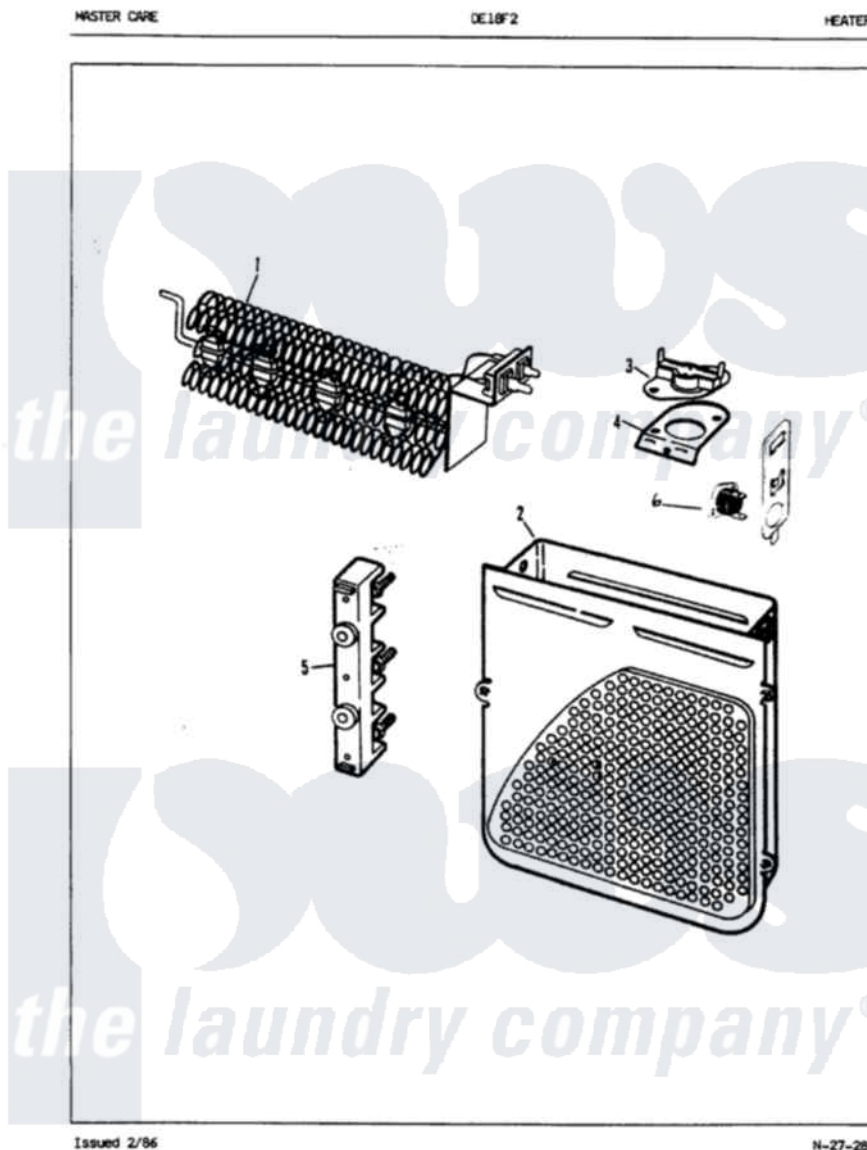

Admiral DE18F2HW 03 - HEATER (REV. J)

Admiral [Residential Admiral DE18F2HW Dryer Parts](#) Parts Diagram 03 - HEATER (REV. J)
 Click on the part number to view part

Item	Original Part Number	Replaced By	Status	Part Description
1	25-7863			Screw
"	53-0919	LA-1044		Element
2	25-7819	M0217225		Screw
"	53-1232			Heater Housing Assembly
"	53-0191			Heater Housing Assembly
3	53-0306	53-0771		Thermostat, Hi-Limit
"	25-3083	212951		Screw, No.6-32 X 1/4 Inch
4	53-0285			Bracket, Thermostat
"	53-1181			Bracket, Thermal Fuse
"	25-7741	W10116760		Screw
5	25-0027	112432		Nut
"	25-7803	3400074		Screw
"	25-6124		Not Available	NUT
"	25-3123		Not Available	WASHER, CUP
"	25-3122			Washer, Flat
"	53-0166	53-1518		Block, Terminal