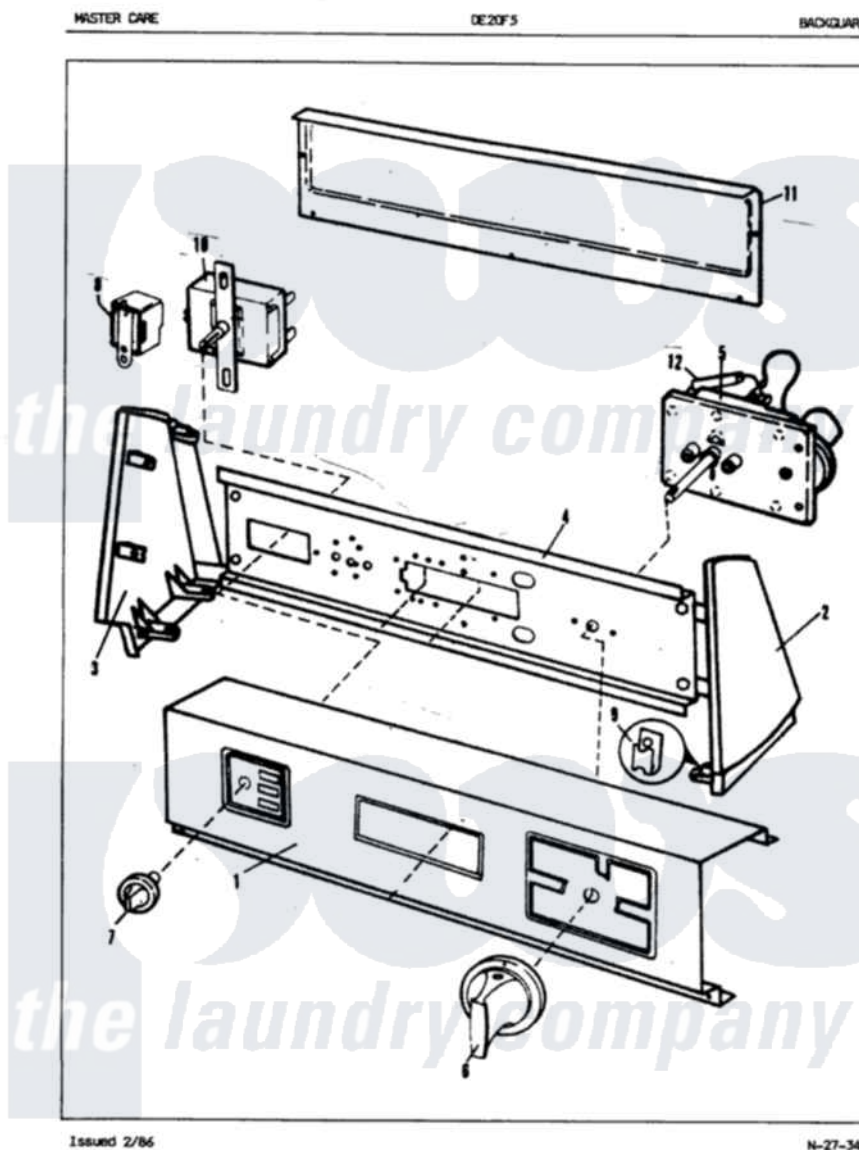

Admiral DE20F5 01 - CONTROL PANEL (REV. J-K)

Admiral [Residential Admiral DE20F5 Dryer Parts](#) Parts Diagram 01 - CONTROL PANEL (REV. J-K)
 Click on the part number to view part

Item	Original Part Number	Replaced By	Status	Part Description
1	25-7793			Screw
"	25-7702			Speedclip, End Cap To Control Panel
"	53-1016		Not Available	CONTROL PANEL
2	53-0265			LH Endcap
3	53-0237		Not Available	LH ENDCAP TRIM
"	53-0264			RH Endcap
"	25-7760			Screw
"	53-0236		Not Available	RH ENDCAP TRIM
4	25-7702			Speedclip, End Cap To Control Panel
"	25-3092	90767		Screw, 8A X 3/8 HeX Washer Head Tapping
"	53-0365	53-1676		Shield, Control
5	63-6752		Not Available	TIMER MOTOR
"	53-0545		Not Available	TIMER
"	25-0088	489483		Screw 10-32 X 1/2

6	53-0653	31001219	Knob Ski
"	25-6044		Set Screw
7	35-0281		Not Available
"	35-0168		Not Available
8	25-3092	90767	Screw, 8A X 3/8 HeX Washer Head Tapping
"	63-6731	53-1639	Buzzer Assembly
9	25-7702		Speedclip, End Cap To Control Panel
10	25-3092	90767	Screw, 8A X 3/8 HeX Washer Head Tapping
"	53-0394	53-1264	Rotary Switch
11	34-9487		Not Available
"	25-3092	90767	Screw, 8A X 3/8 HeX Washer Head Tapping
"	25-3457		Screw, Sems
"	25-7435	33002917	Screw, No.10-16
"	25-7697	25-2219	Screw
"	25-7852		Speedclip, Rr Shld To End Cap
"	53-0268	21001460	Shield, Rear
"	25-7851		Speedclip, End Cap To Top
12	63-6743	31001484	Resistor Assembly