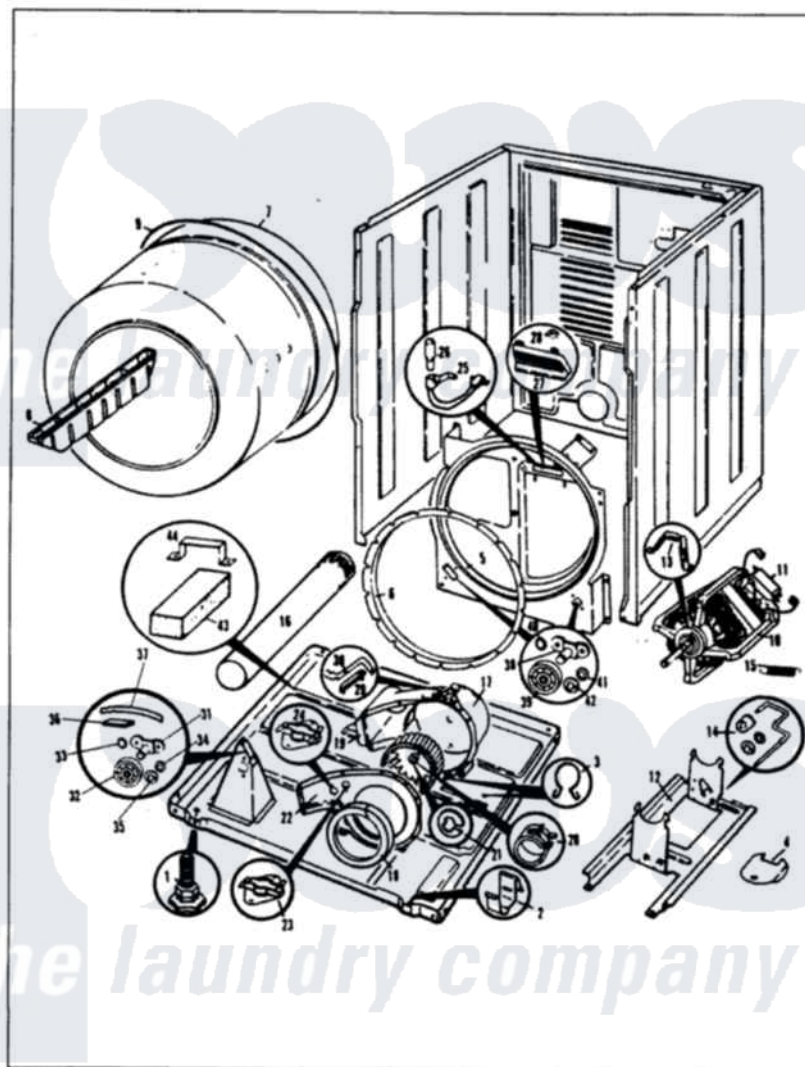

Admiral DE20F5 02 - CYLINDER & DRIVE (REV. J,K)

MASTER CASE DE20F5 CYLINDER & DRIVE

Issued 2/86

N-27-25

Admiral [Residential Admiral DE20F5 Dryer Parts](#) Parts Diagram 02 - CYLINDER & DRIVE (REV. J,K)

[Click on the part number to view part](#)

Item	Original Part Number	Replaced By	Status	Part Description
1	63-5519		Not Available	LEG, LEVELING
2	53-0120			Clip, Front Panel
3	25-7027	16515		Clip
4	53-0153		Not Available	SHIELD, WIRING
"	25-7741	W10116760		Screw
5	25-7733	681414		Screw, 10AB X 1/2
"	53-0131	LA-1054		Dryer Bulkhead Kit
6	53-0282	31001637		Seal Assembly, Cylinder Front
7	53-0178	53-1250		Cylinder
8	25-7759	3196164		Screw
"	53-0117		Not Available	BAFFLE, GRAY
9	53-0186	341241		Belt
"	LA-1004			Motor Mtg. Kit
10	53-0189	LA-1004		Motor Mtg. Kit
11	73-0467		Not Available	MOTOR SWITCH
"	53-0332			Motor Switch